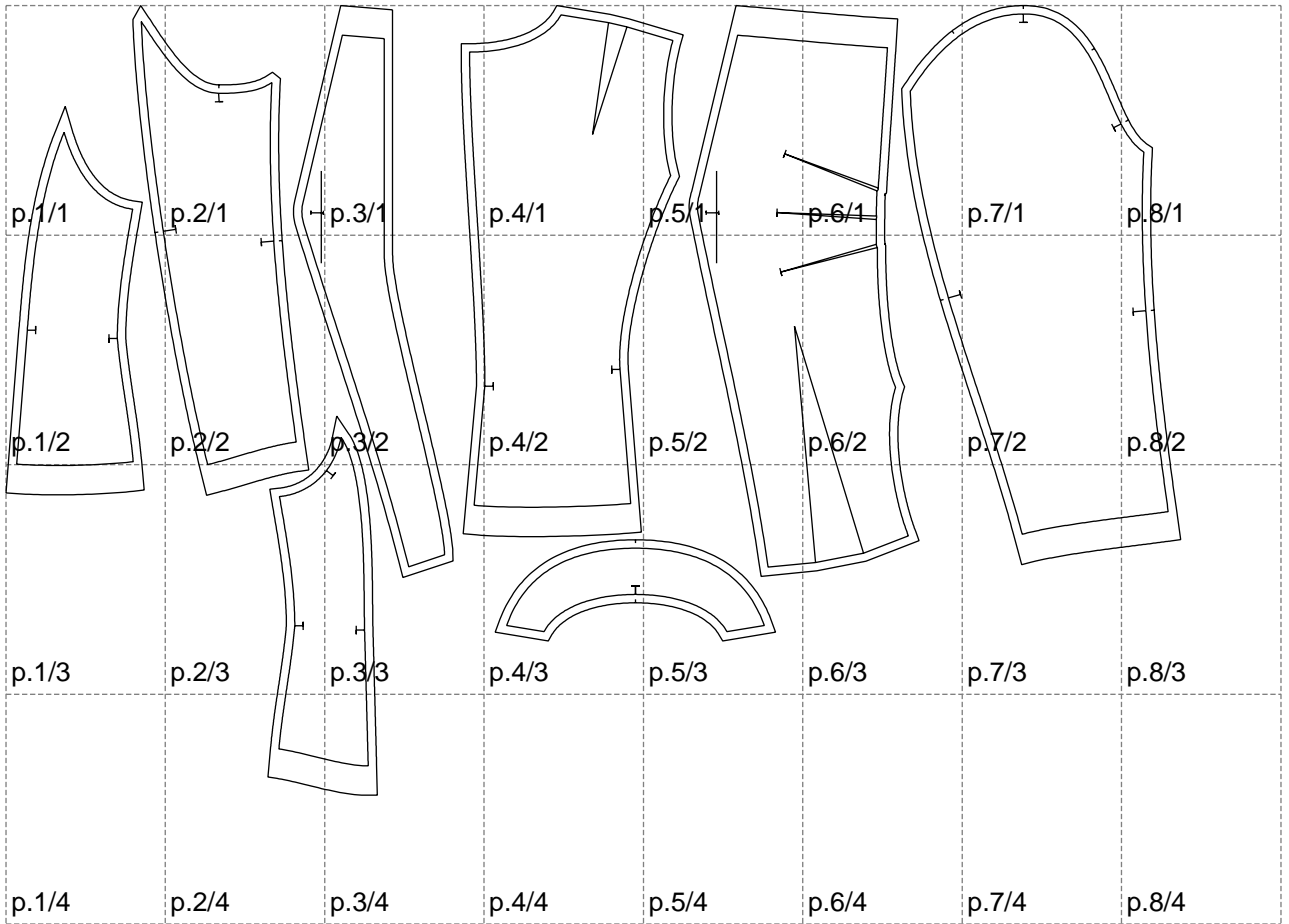

Not for print

Paper size: A4, size:1399.00 x940.28 mm

# Example

size:1468.80 x1567.73 mm

Maneken =1 ver.0

rz\_1=170

rz\_16=116

rz\_17=100

rz\_18=98.8

rz\_19=124

rz\_20=121

---

. . . . .  
. . . . .  
. . . . .