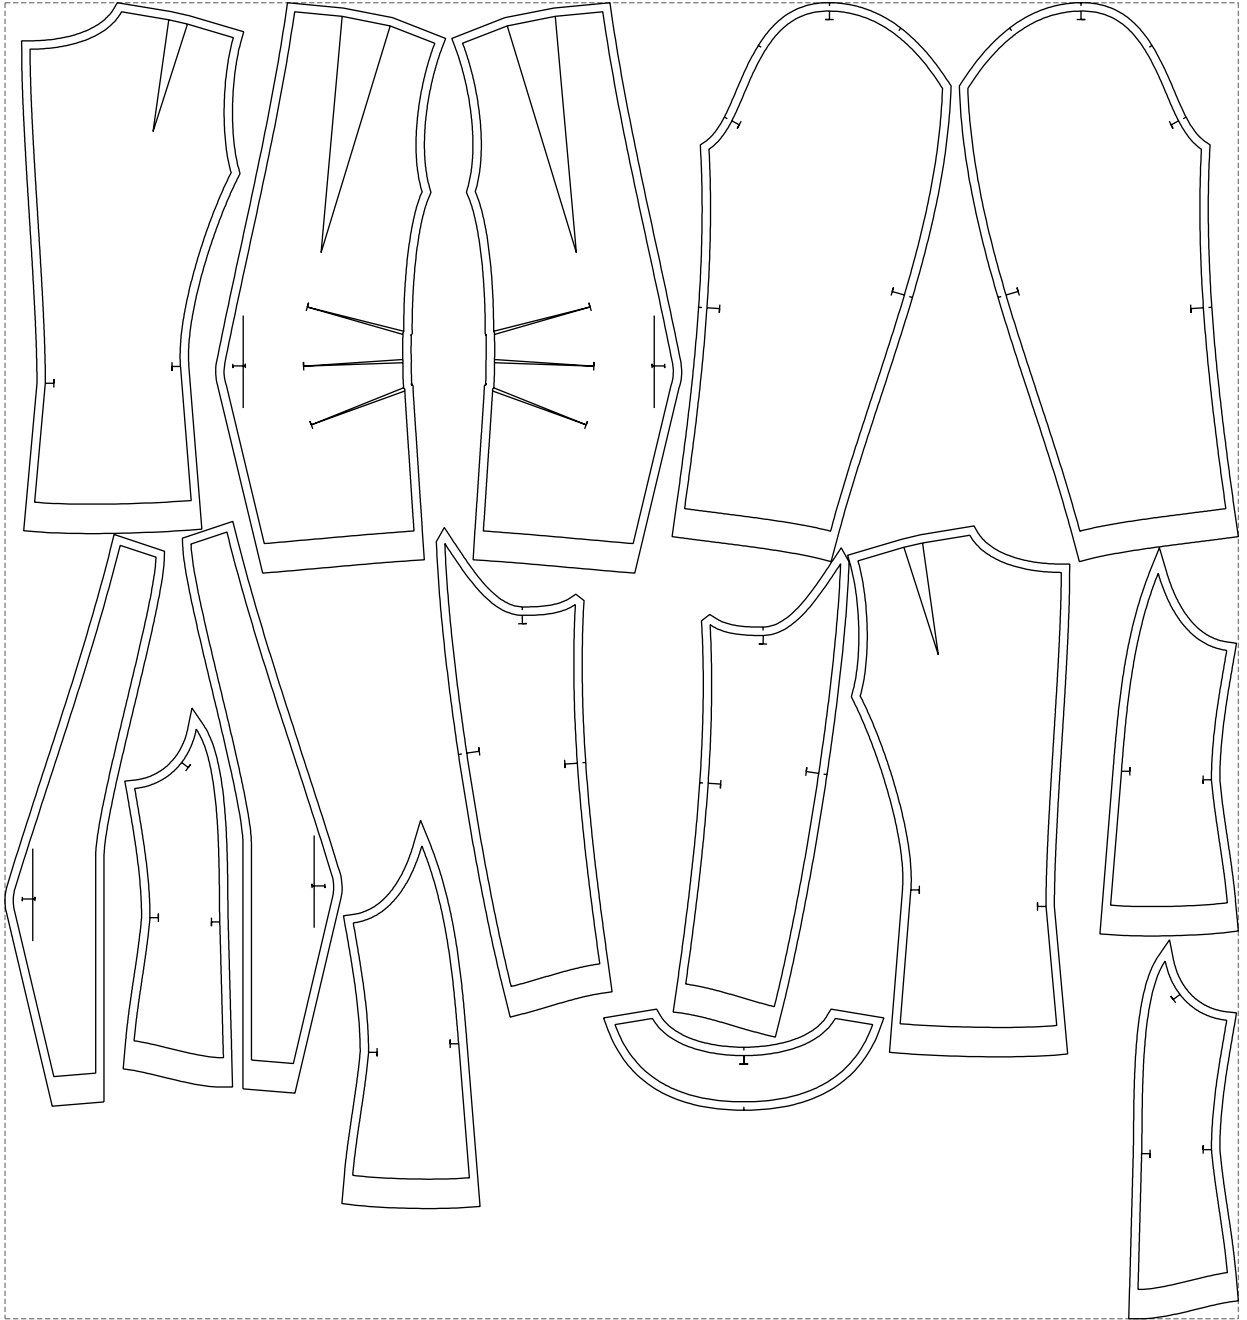

# Example

size:1468.80 x1567.73 mm

Maneken =1 ver.0

rz\_1=170

rz\_16=116

rz\_17=100

rz\_18=98.8

rz\_19=124