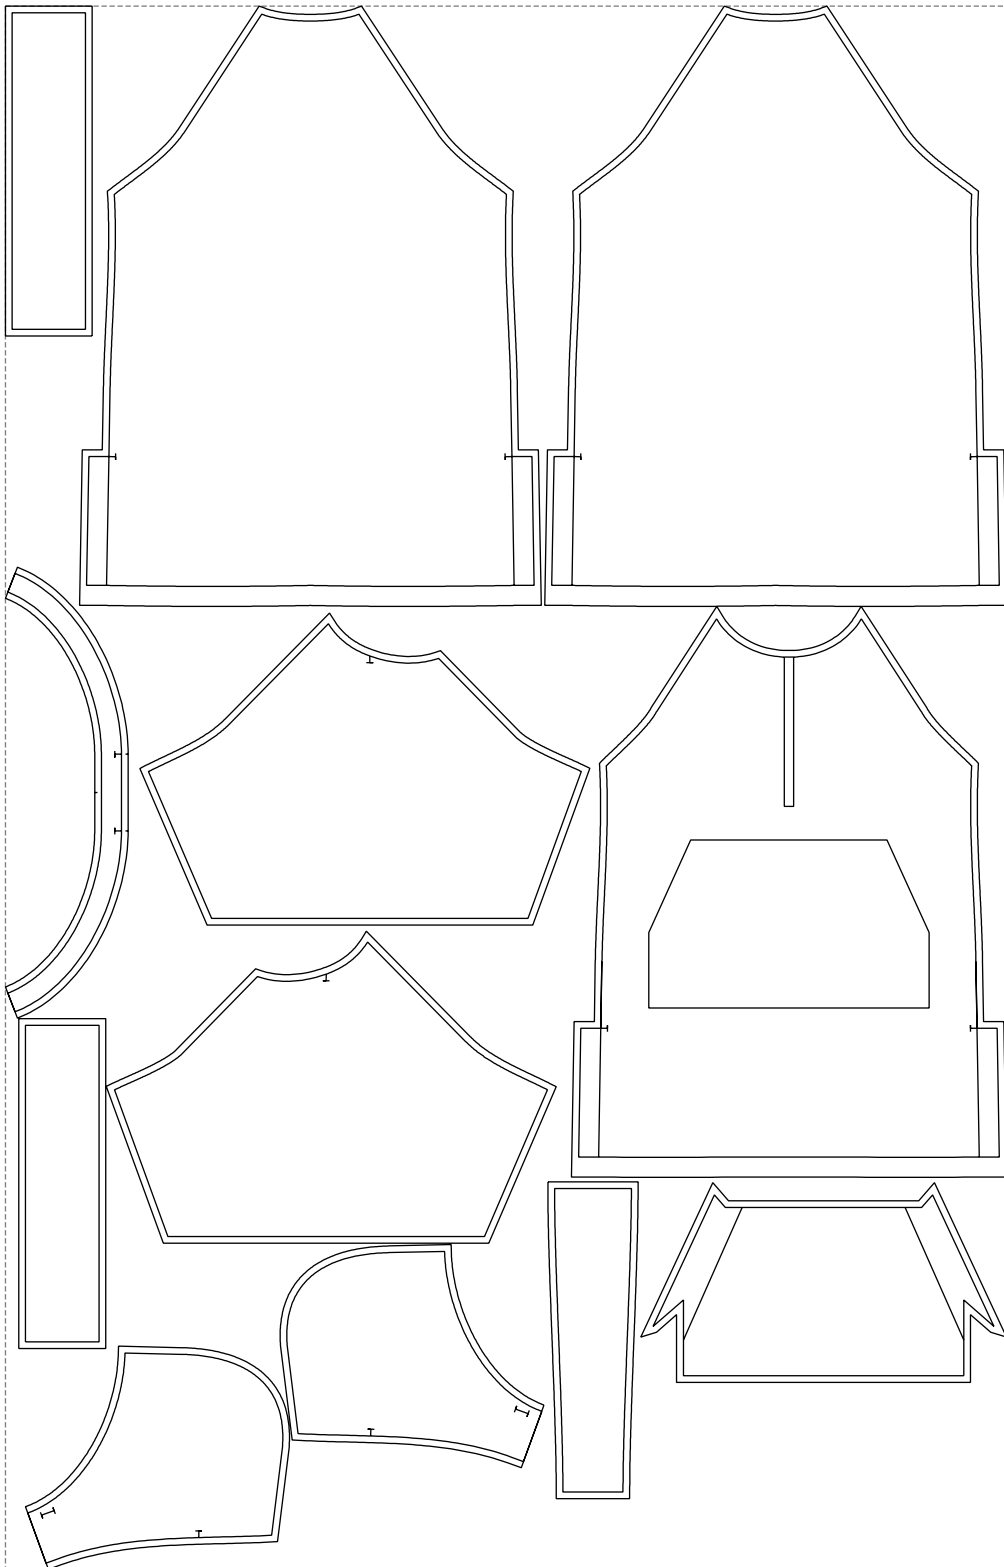

# Example

size:1499.00 x2341.68 mm

Maneken =1 ver.0

rz\_1=170

rz\_16=100

rz\_17=85.4

rz\_18=80.2

rz\_19=108

rz\_20=105.4

---

. . . . .  
. . . . .  
. . . . .