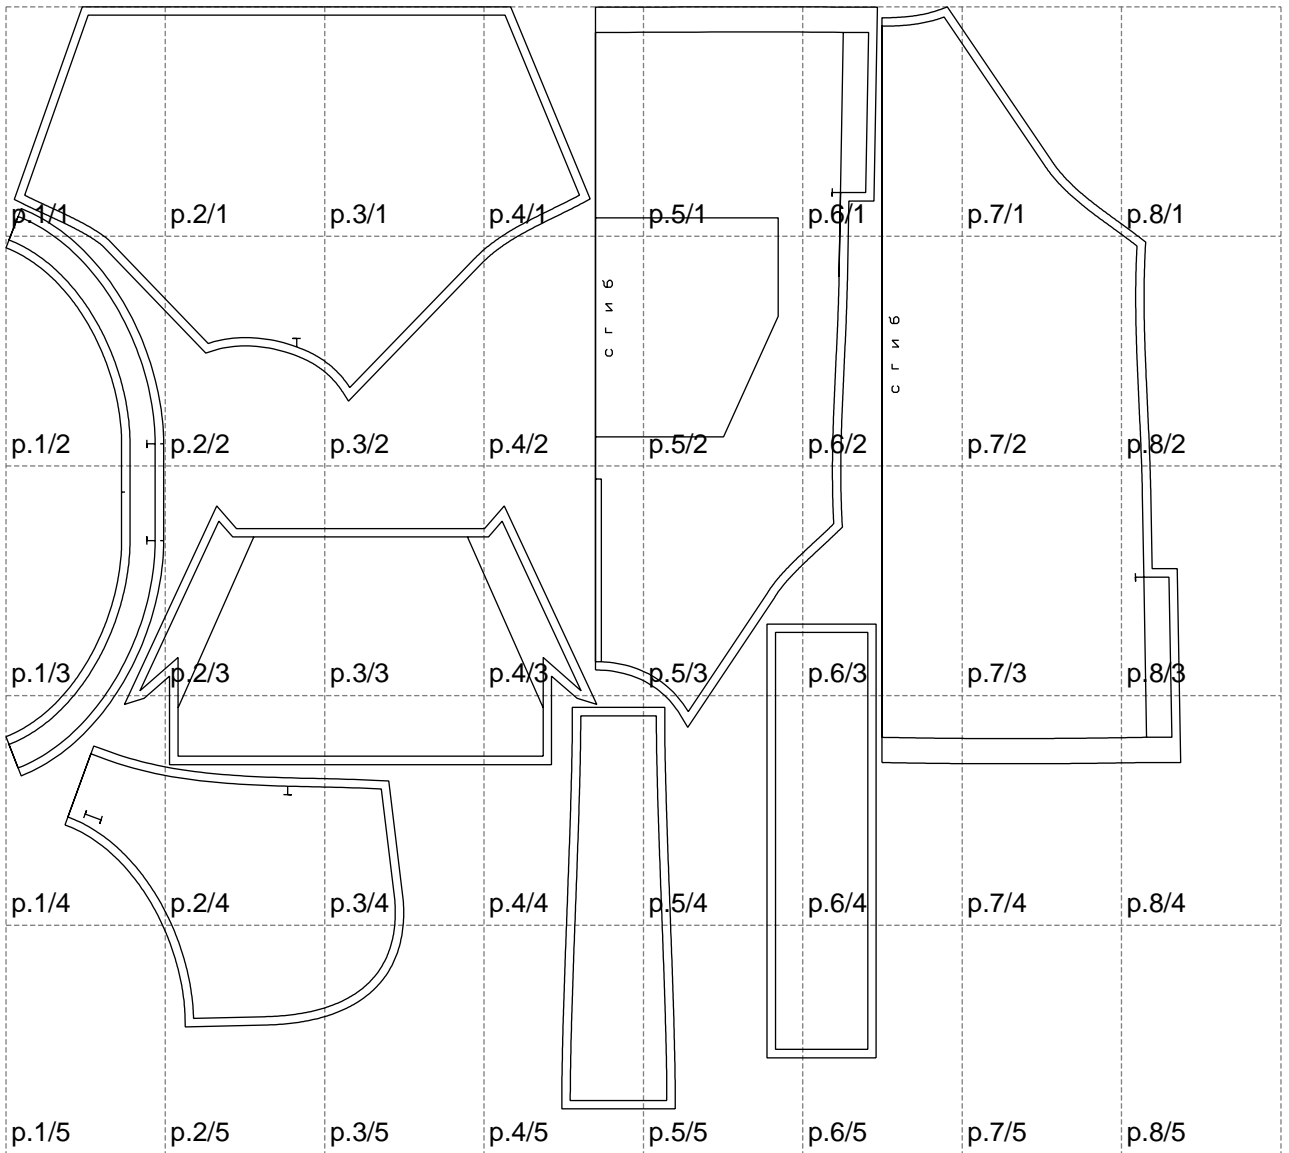

Not for print

Paper size: A4, size:1399.00 x1312.40 mm

# Example

size:1499.00 x2464.83 mm

Maneken =1 ver.0

rz\_1=170

rz\_16=104

rz\_17=88.9

rz\_18=84.4

rz\_19=112

rz\_20=109.3

---

. . . . .  
. . . . .  
. . . . .