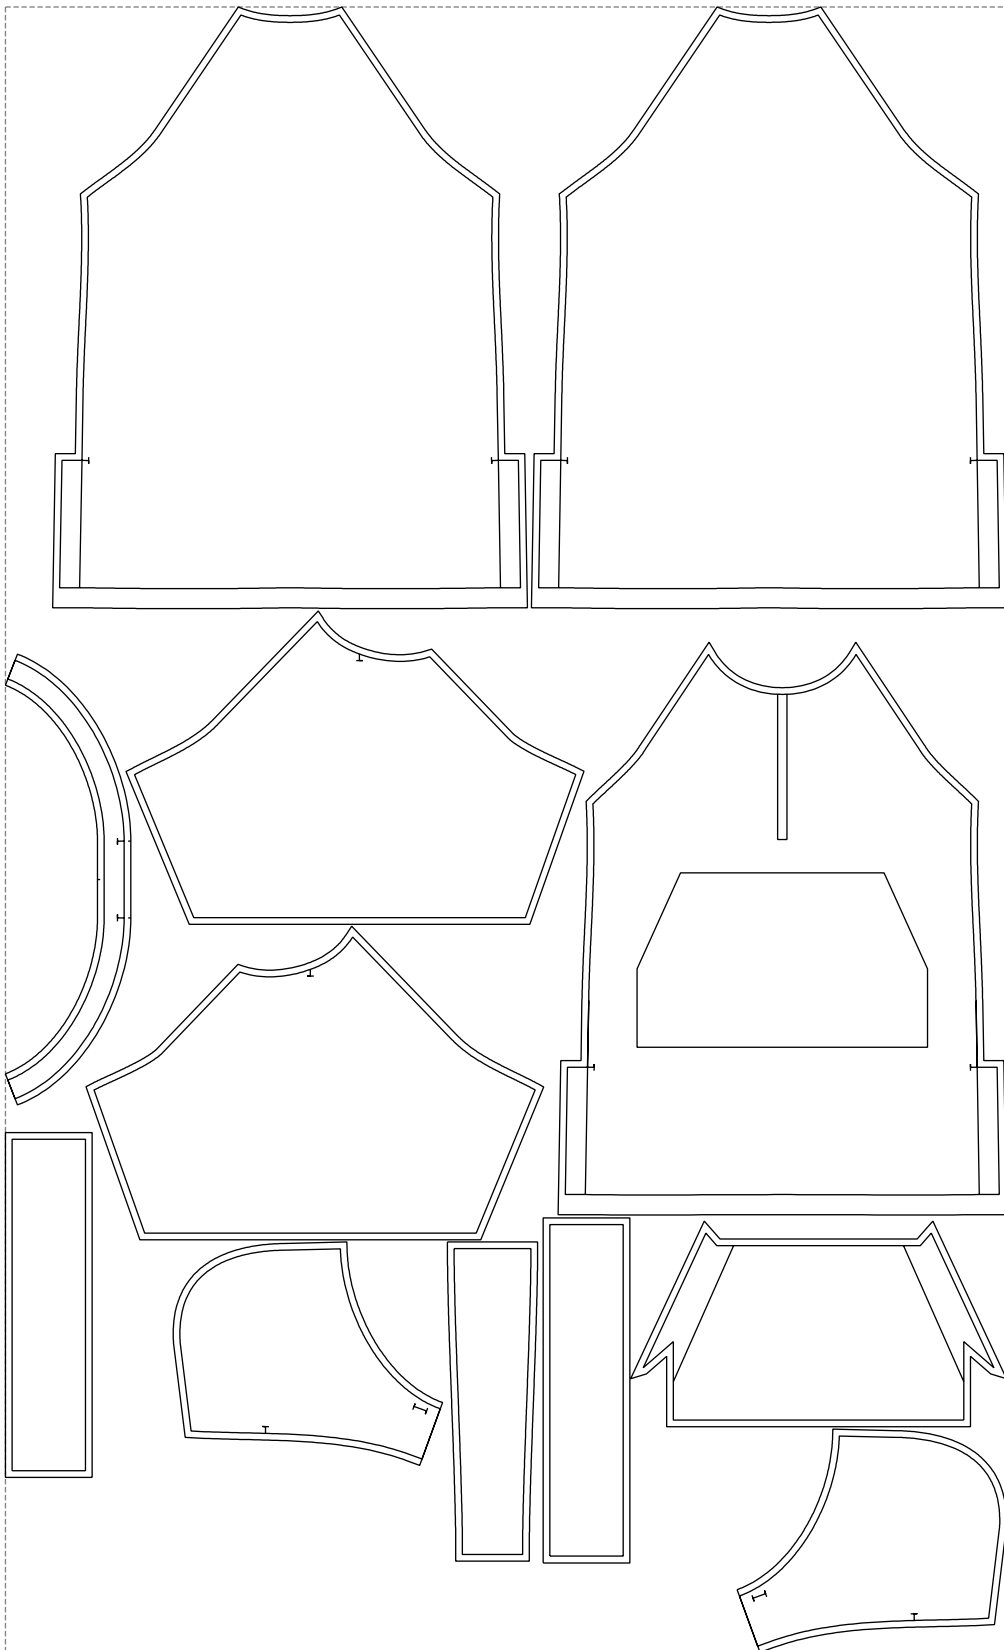

Not for print

Paper size: A4, size:1399.00 x1312.40 mm

# Example

size:1499.00 x2464.83 mm

Maneken =1 ver.0

rz\_1=170

rz\_16=104

rz\_17=88.9

rz\_18=84.4

rz\_19=112

rz\_20=109.3

---

. . . . .  
. . . . .  
. . . . .