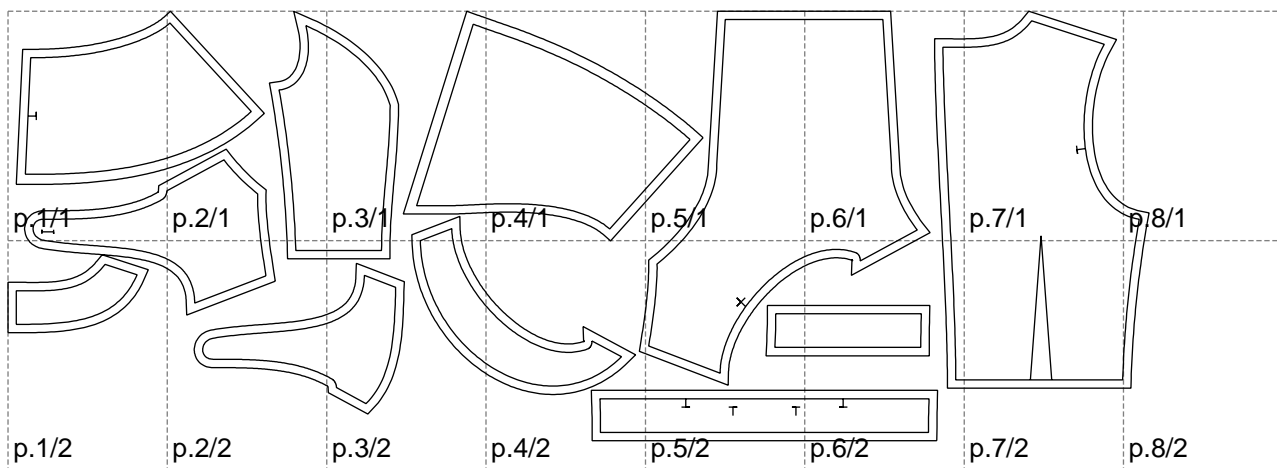

Not for print

Paper size: A4, size:1358.95 x511.54 mm

# Example

size:1499.00 x716.27 mm

Maneken =1 ver.0

rz\_1=170

rz\_16=88

rz\_17=75.6

rz\_18=67.6

rz\_19=96

rz\_20=94.6

---

. . . . .  
. . . . .  
. . . . .