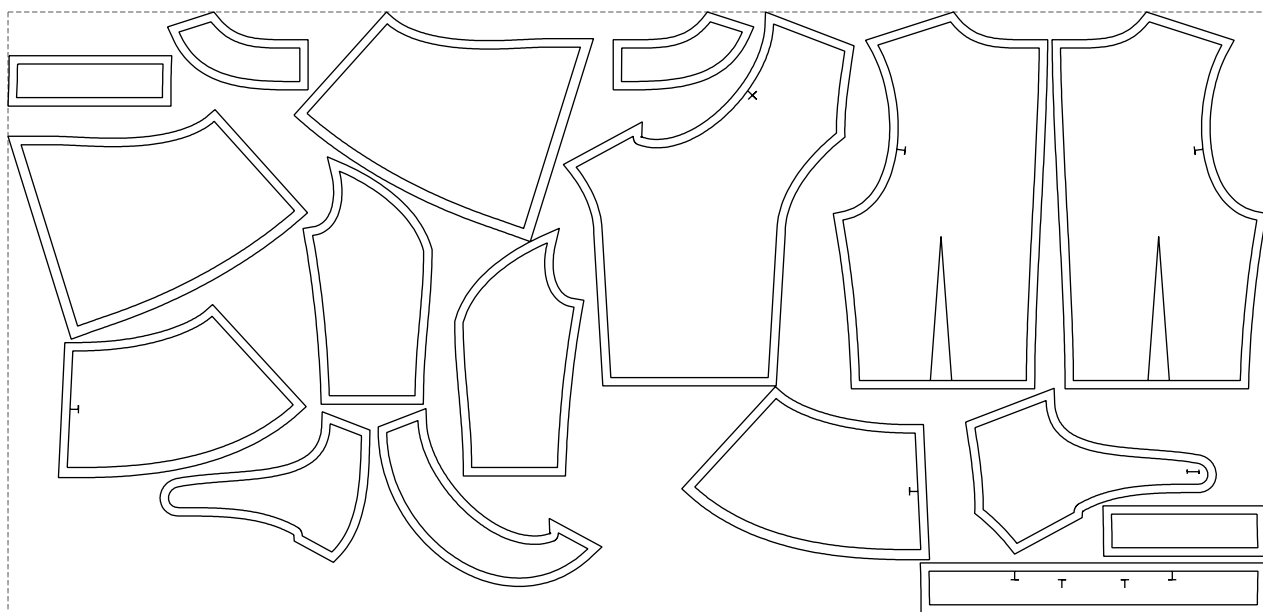

Not for print

Paper size: A4, size:1358.95 x511.54 mm

# Example

size:1499.00 x716.27 mm

Maneken =1 ver.0

rz\_1=170

rz\_16=88

rz\_17=75.6

rz\_18=67.6

rz\_19=96

rz\_20=94.6

---

. . . . .  
. . . . .  
. . . . .