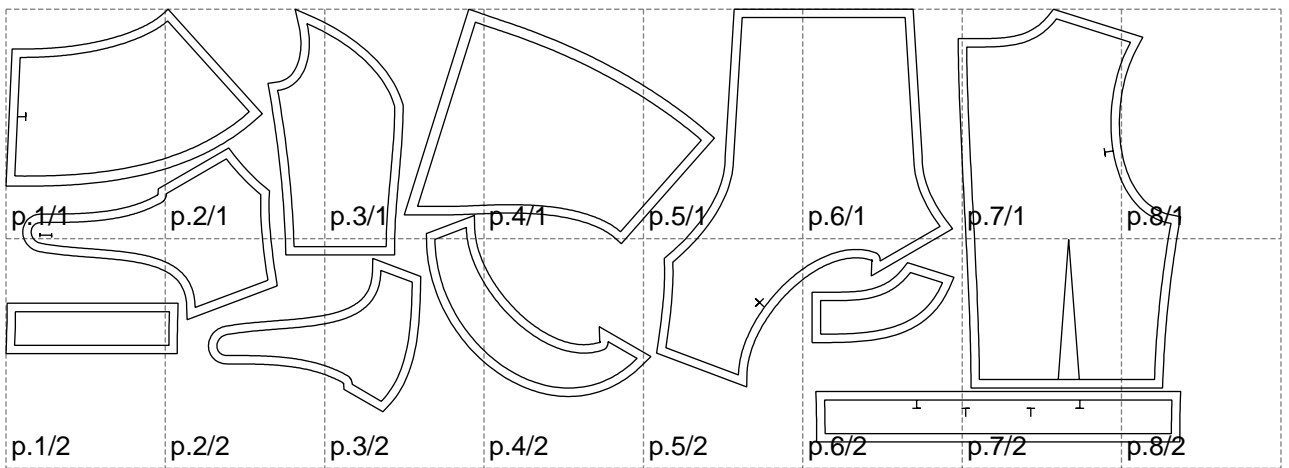

Not for print

Paper size: A4, size:1399.00 x515.35 mm

# Example

size:1499.00 x739.78 mm

Maneken =1 ver.0

rz\_1=170

rz\_16=92

rz\_17=78.8

rz\_18=71.8

rz\_19=100

rz\_20=98.1

---

. . . . .  
. . . . .  
. . . . .