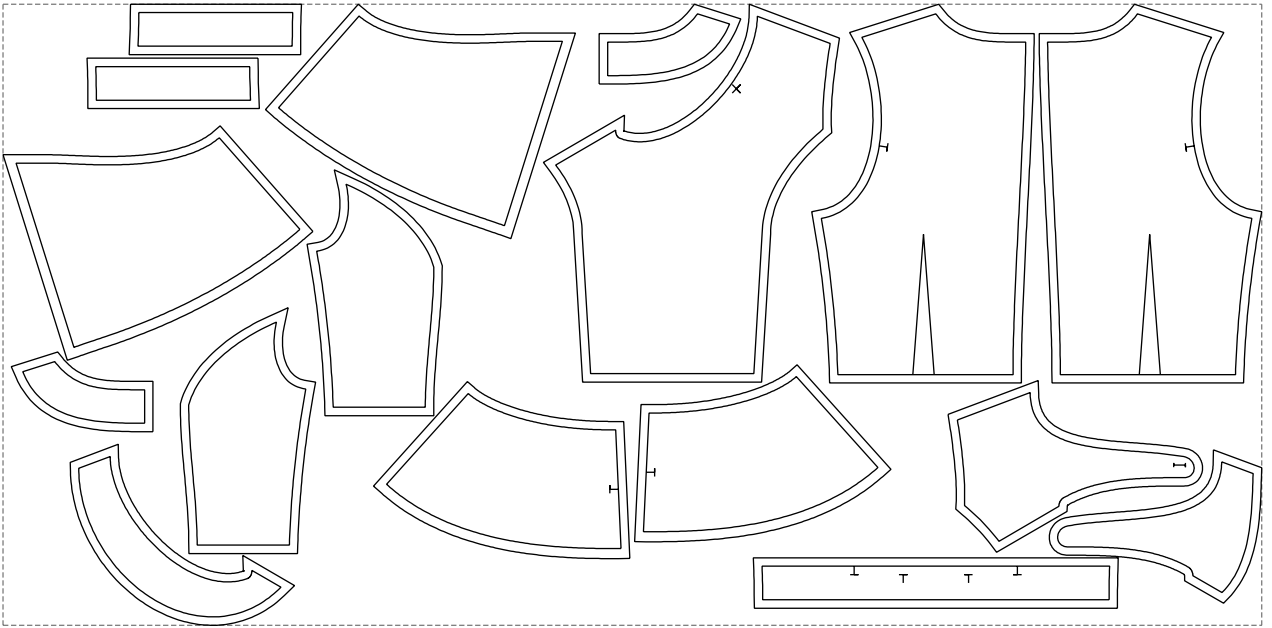

Not for print

Paper size: A4, size:1399.00 x515.35 mm

# Example

size:1499.00 x739.78 mm

Maneken =1 ver.0

rz\_1=170

rz\_16=92

rz\_17=78.8

rz\_18=71.8

rz\_19=100