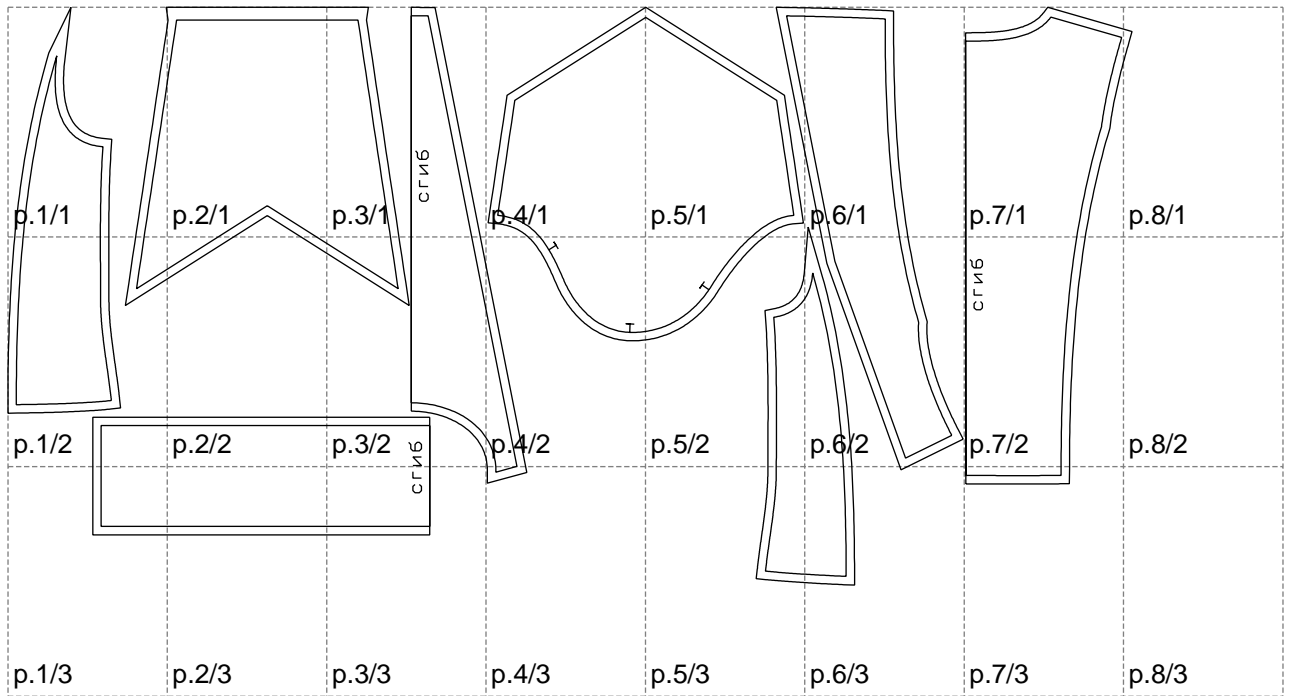

Not for print

Paper size: A4, size:1338.77 x688.04 mm

# Example

size:1478.94 x567.62 mm

Maneken =1 ver.0

rz\_1=170

rz\_16=88

rz\_17=75.6

rz\_18=67.6

rz\_19=96

rz\_20=94.6

---

. . . . .  
. . . . .  
. . . . .