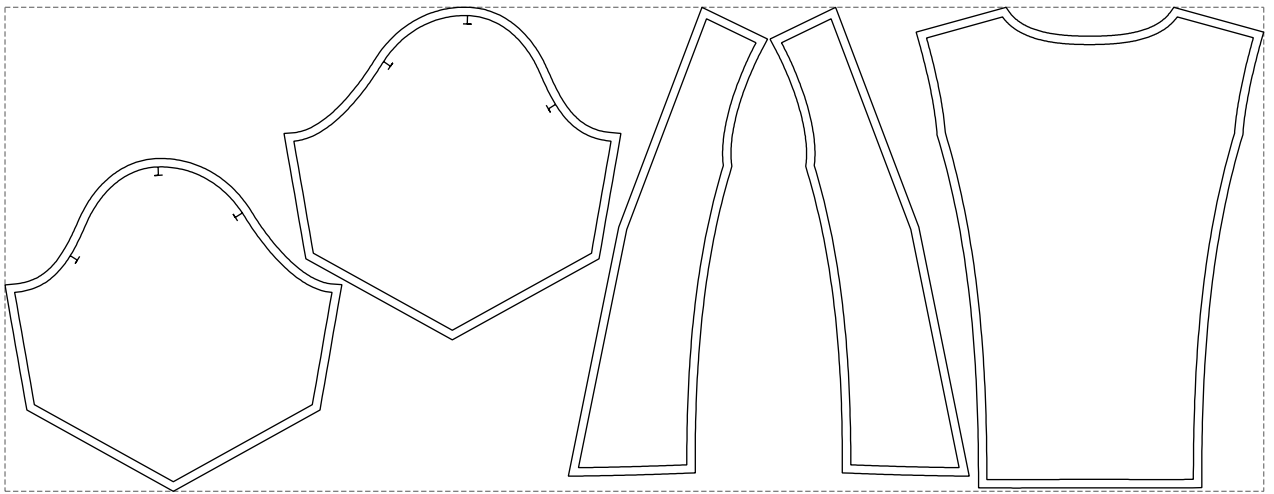

Not for print

Paper size: A4, size:1399.00 x663.12 mm

# Example

size:1499.00 x576.62 mm

Maneken =1 ver.0

rz\_1=170

rz\_16=96

rz\_17=82

rz\_18=76

rz\_19=104

rz\_20=101.8

---

. . . . .  
. . . . .  
. . . . .