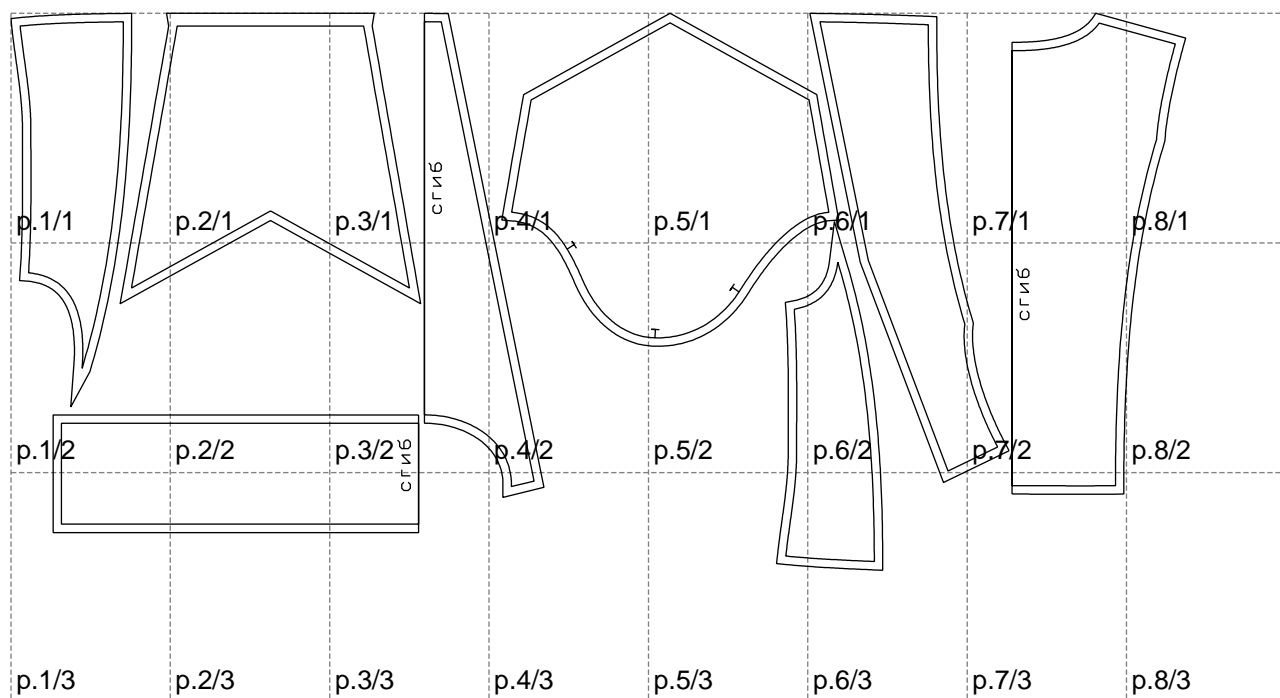

Not for print

Paper size: A4, size:1399.00 x663.12 mm

# Example

size:1499.00 x576.62 mm

Maneken =1 ver.0

rz\_1=170

rz\_16=96

rz\_17=82

rz\_18=76

rz\_19=104

rz\_20=101.8

---

. . . . .  
. . . . .  
. . . . .