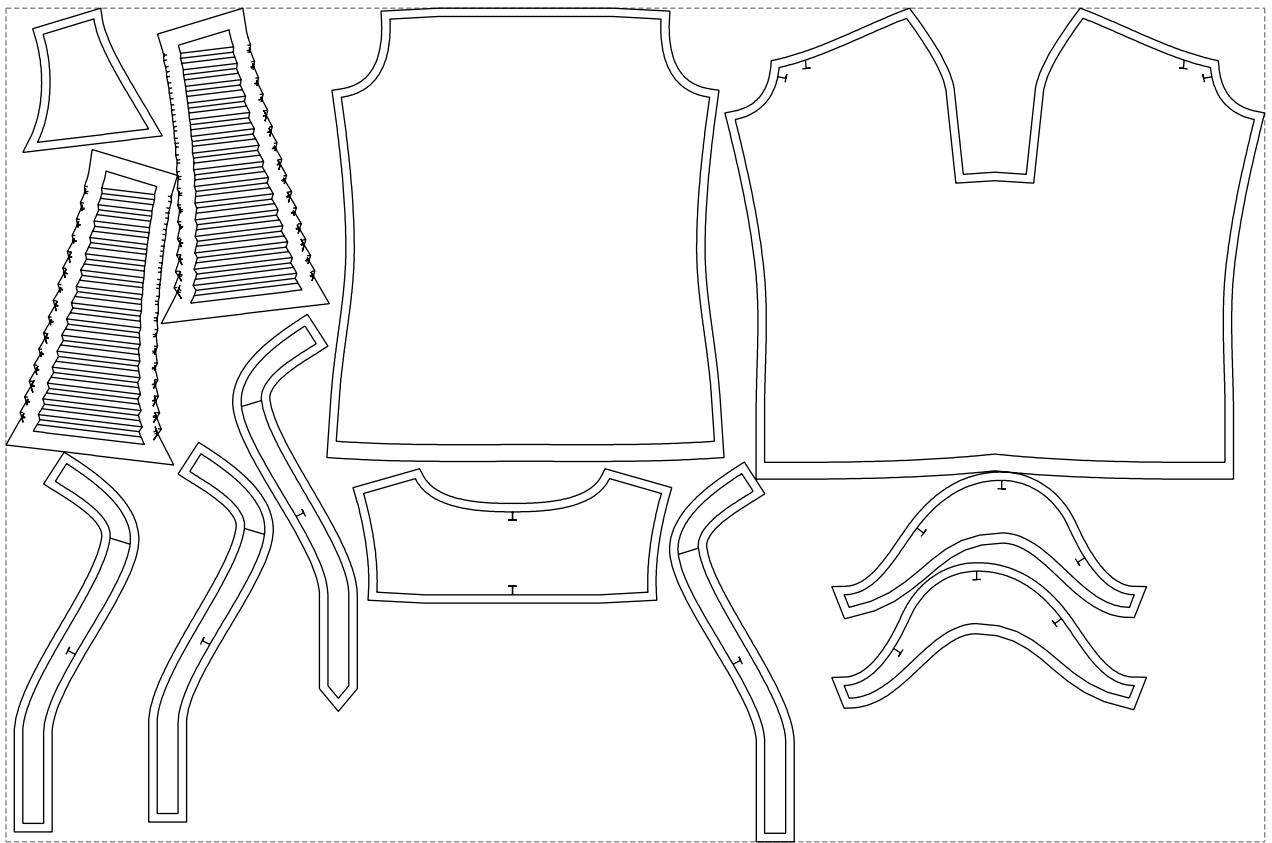

Not for print

Paper size: A4, size:1277.86 x589.15 mm

# Example

size:1499.00 x993.03 mm

Maneken =1 ver.0

rz\_1=170

rz\_16=88

rz\_17=75.6

rz\_18=67.6

rz\_19=96

rz\_20=94.6

---

. . . . .  
. . . . .  
. . . . .