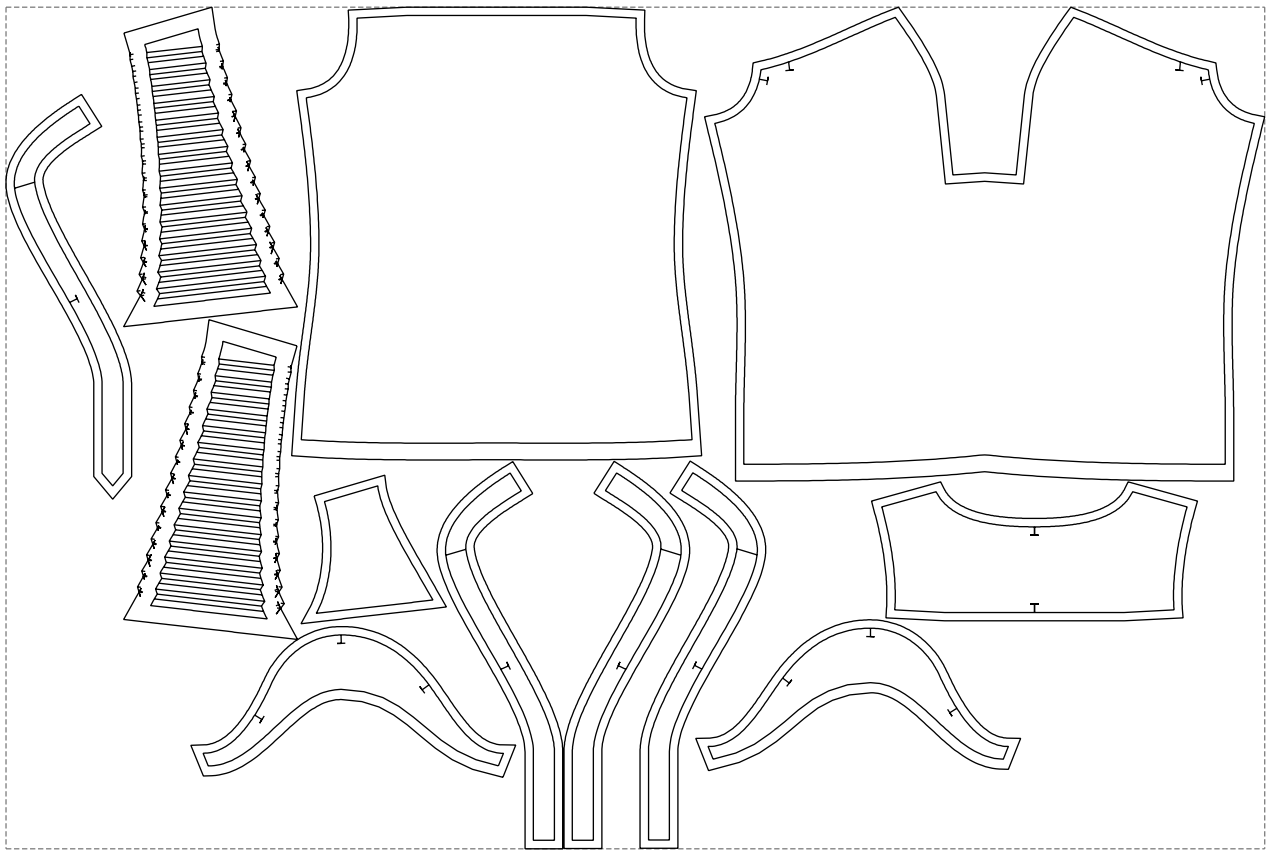

Not for print

Paper size: A4, size:1318.93 x602.01 mm

# Example

size:1499.00 x1002.65 mm

Maneken =1 ver.0

rz\_1=170

rz\_16=92

rz\_17=78.8

rz\_18=71.8

rz\_19=100

rz\_20=98.1

---

. . . . .  
. . . . .  
. . . . .