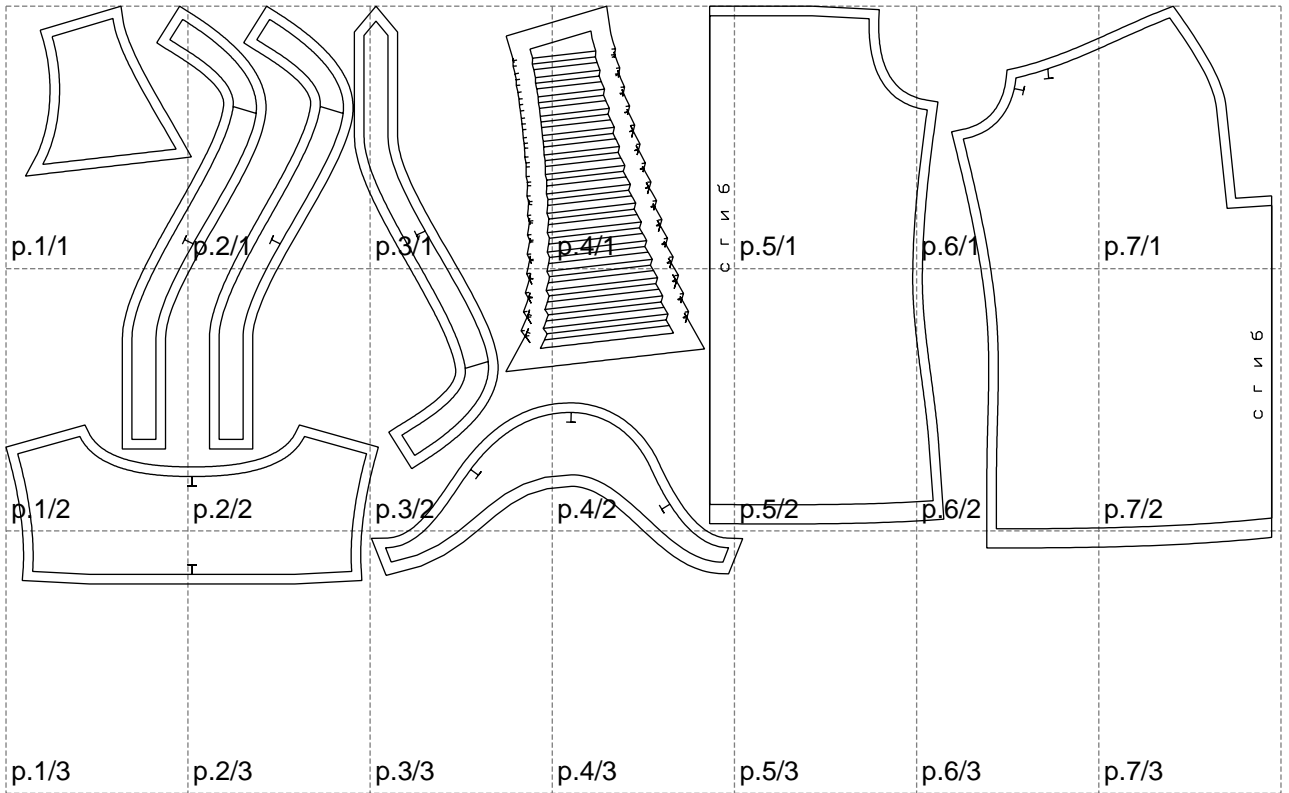

Not for print

Paper size: A4, size:1318.93 x602.01 mm

# Example

size:1499.00 x1002.65 mm

Maneken =1 ver.0

rz\_1=170

rz\_16=92

rz\_17=78.8

rz\_18=71.8

rz\_19=100

rz\_20=98.1

---

. . . . .  
. . . . .  
. . . . .