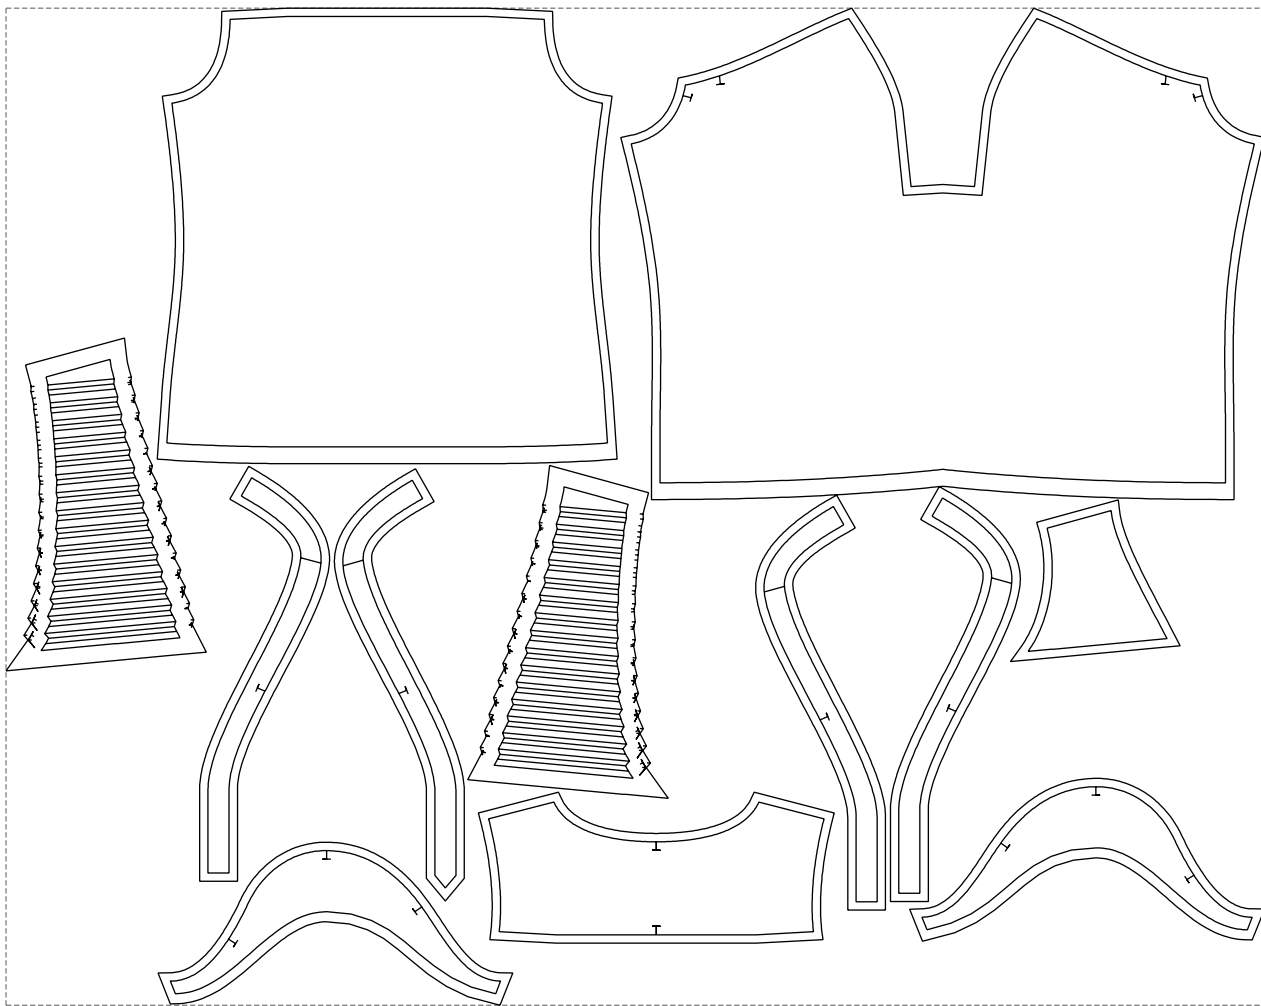

Not for print

Paper size: A4, size:1358.77 x746.94 mm

# Example

size:1499.00 x1187.85 mm

Maneken =1 ver.0

rz\_1=170

rz\_16=108

rz\_17=92.5

rz\_18=89.2

rz\_19=116