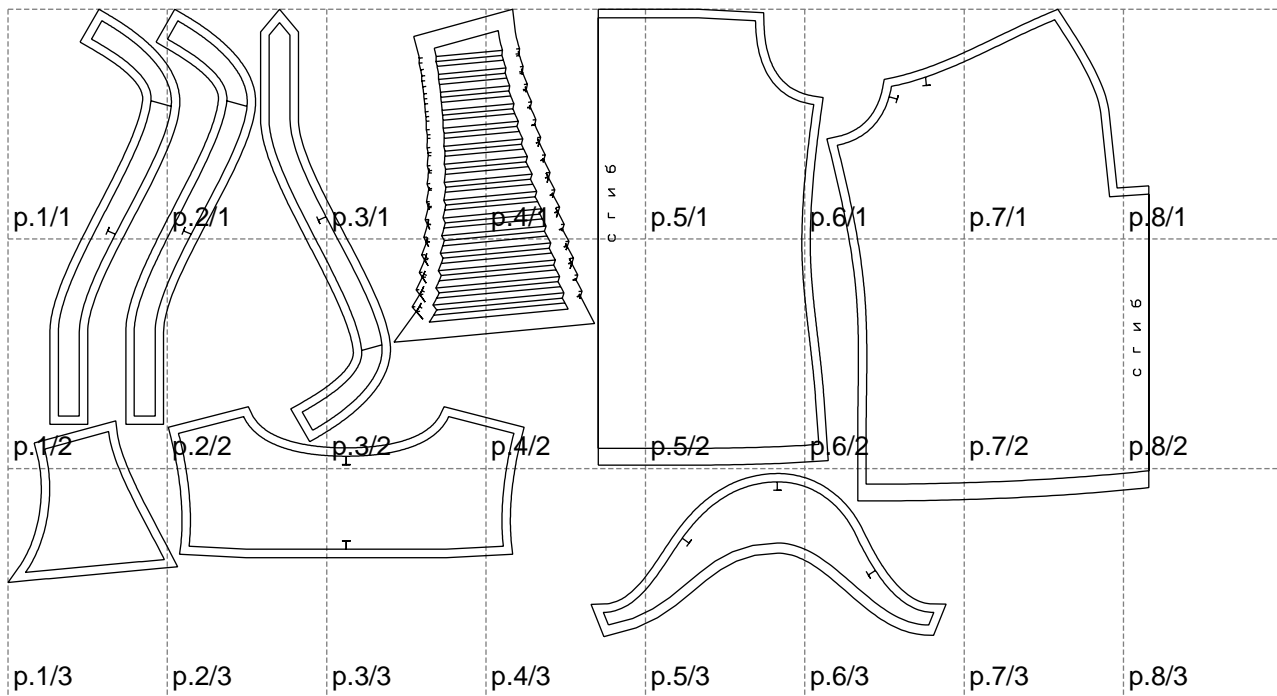

Not for print

Paper size: A4, size:1358.77 x746.94 mm

# Example

size:1499.00 x1187.85 mm

Maneken =1 ver.0

rz\_1=170

rz\_16=108

rz\_17=92.5

rz\_18=89.2

rz\_19=116

rz\_20=113

---

. . . . .  
. . . . .  
. . . . .