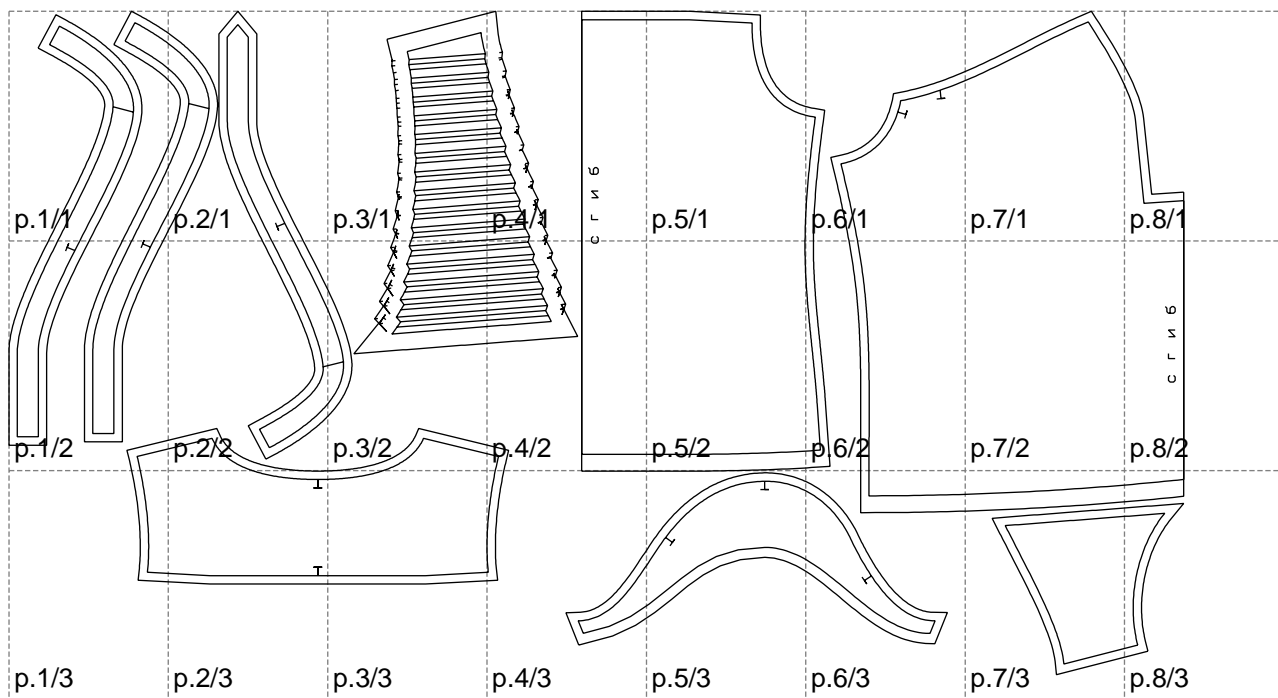

Not for print

Paper size: A4, size:1399.00 x789.78 mm

# Example

size:1428.97 x1259.78 mm

Maneken =1 ver.0

rz\_1=170

rz\_16=120

rz\_17=104

rz\_18=103.6

rz\_19=128

rz\_20=125.1

---

. . . . .  
. . . . .  
. . . . .