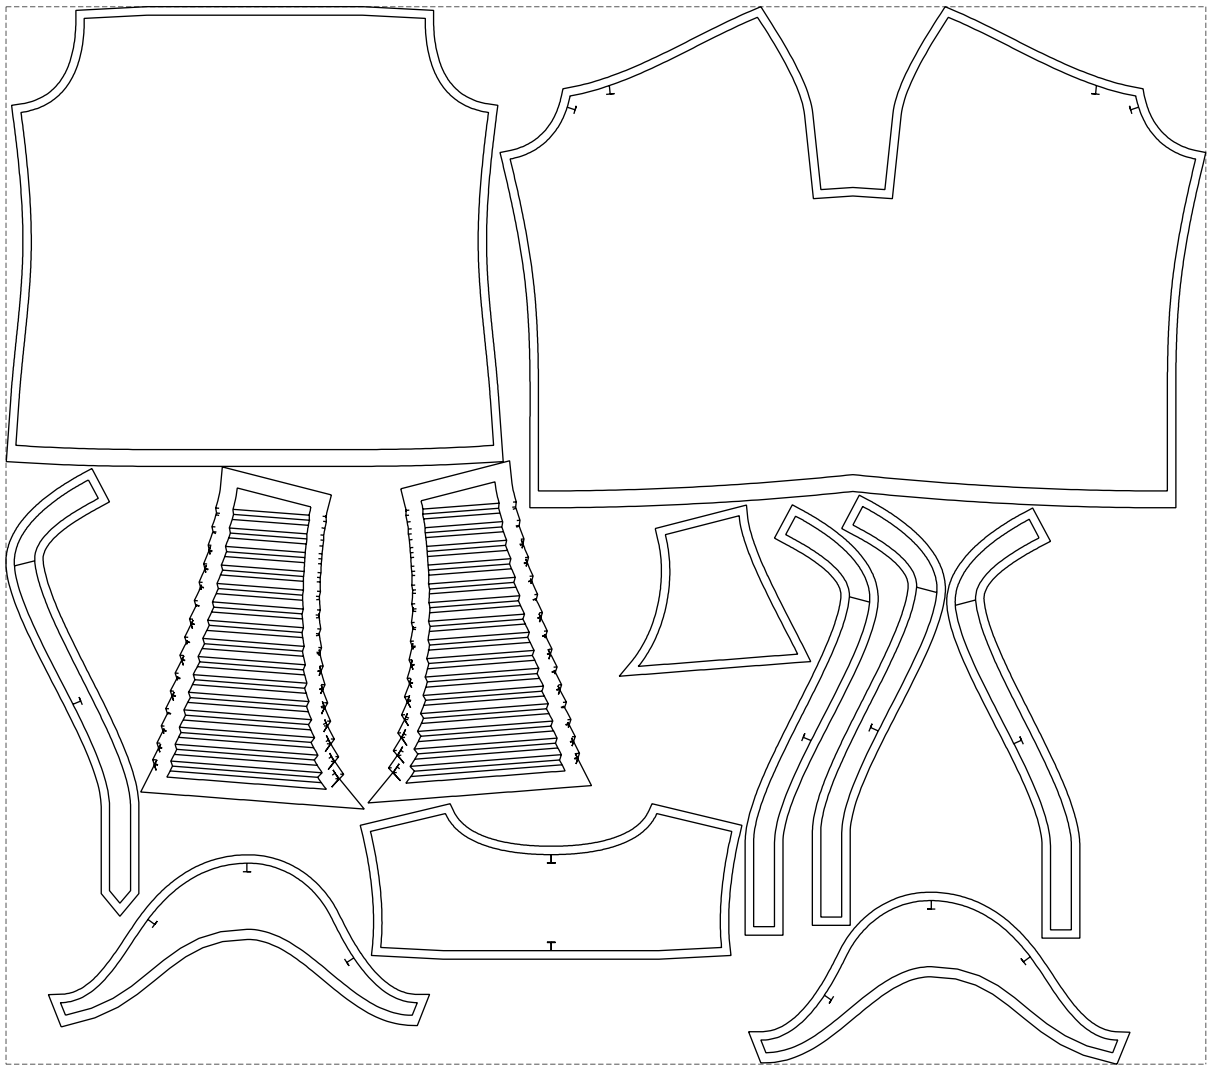

Not for print

Paper size: A4, size:1399.00 x789.78 mm

# Example

size:1428.97 x1259.78 mm

Maneken =1 ver.0

rz\_1=170

rz\_16=120

rz\_17=104

rz\_18=103.6

rz\_19=128

rz\_20=125.1

---

. . . . .  
. . . . .  
. . . . .