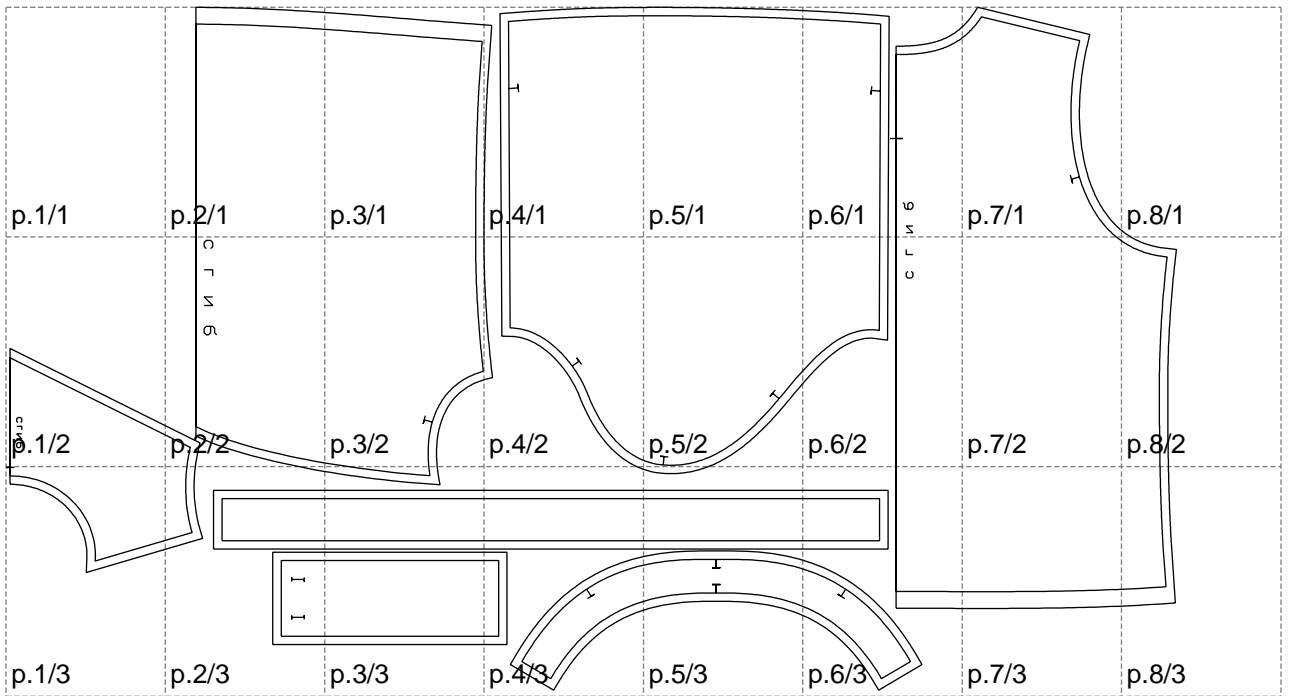

Not for print

Paper size: A4, size:1393.91 x813.03 mm

# Example

size:1499.00 x1432.89 mm

Maneken =1 ver.0

rz\_1=170

rz\_16=120

rz\_17=104

rz\_18=103.6

rz\_19=128

rz\_20=125.1

---

. . . . .  
. . . . .  
. . . . .