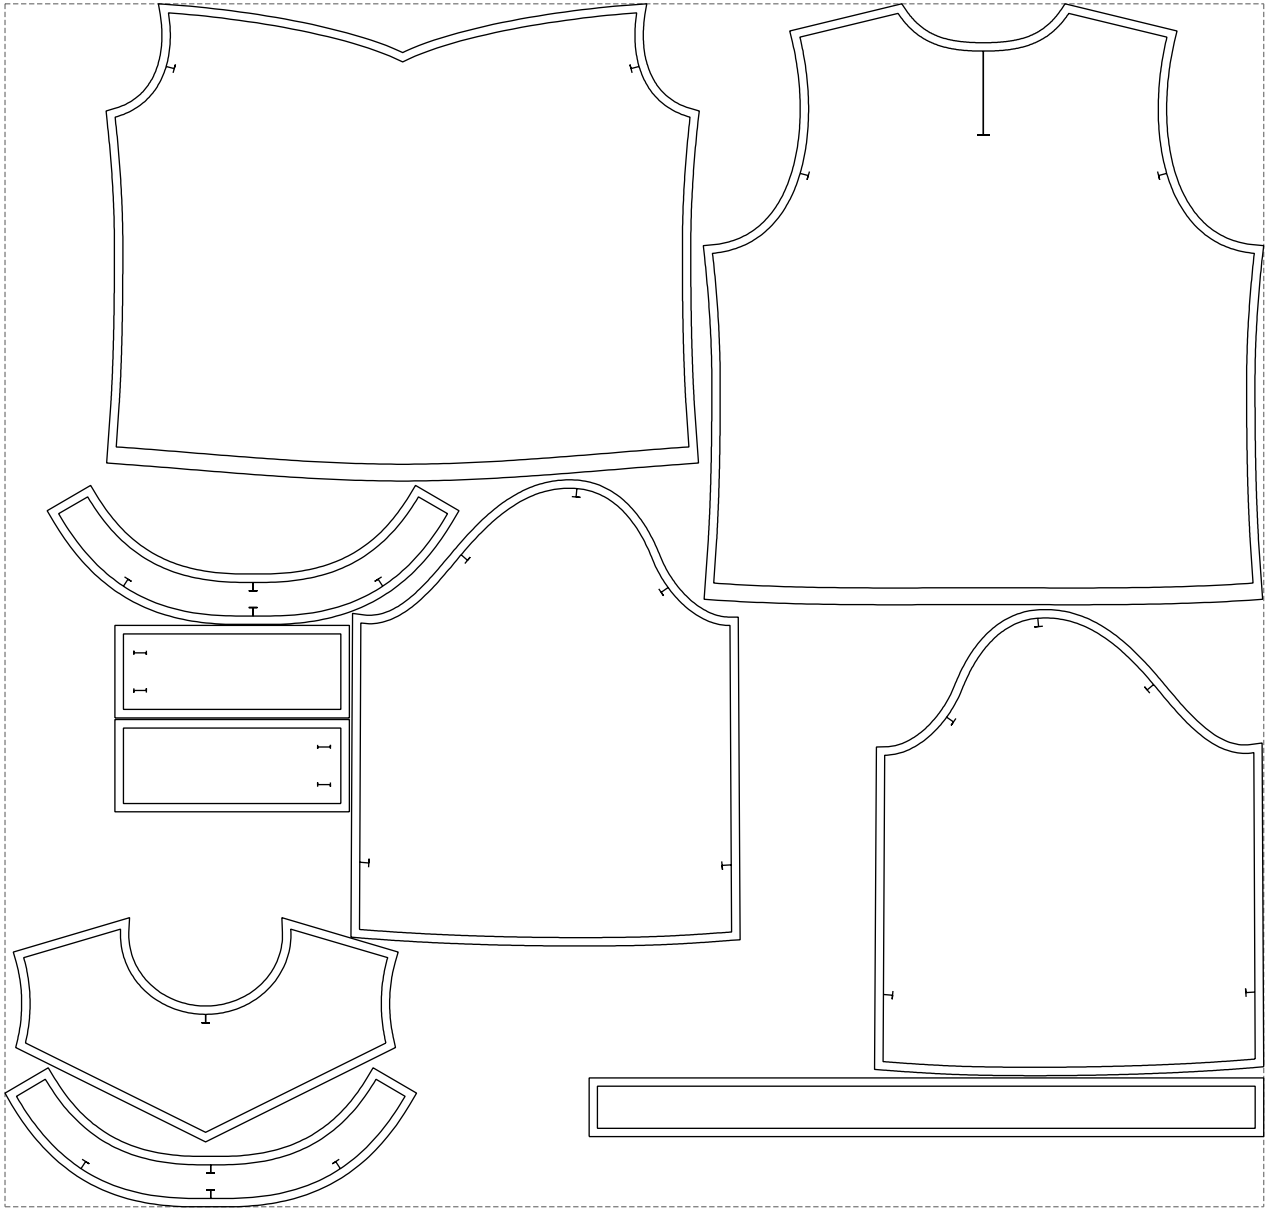

Not for print

Paper size: A4, size:1393.91 x813.03 mm

# Example

size:1499.00 x1432.89 mm

Maneken =1 ver.0

rz\_1=170

rz\_16=120

rz\_17=104

rz\_18=103.6

rz\_19=128

rz\_20=125.1

---

. . . . .  
. . . . .  
. . . . .