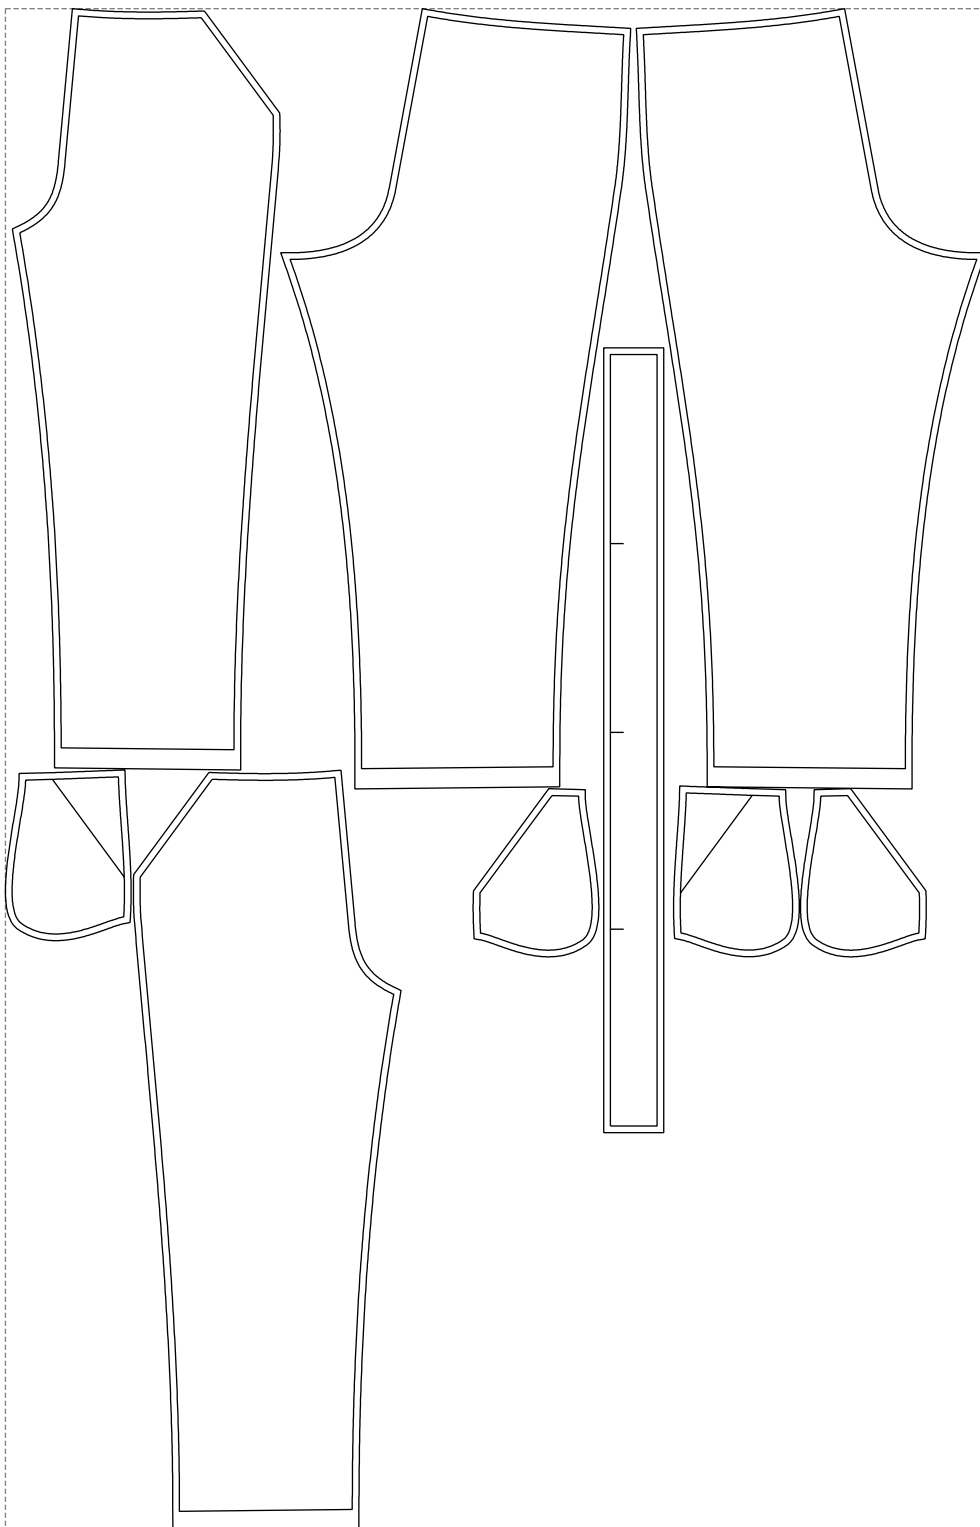

Not for print

Paper size: A4, size:1348.97 x1175.55 mm

# Example

size:1468.98 x2281.04 mm

Maneken =1 ver.0

rz\_1=170

rz\_16=108

rz\_17=92.5

rz\_18=89.2

rz\_19=116

rz\_20=113

---

. . . . .  
. . . . .  
. . . . .