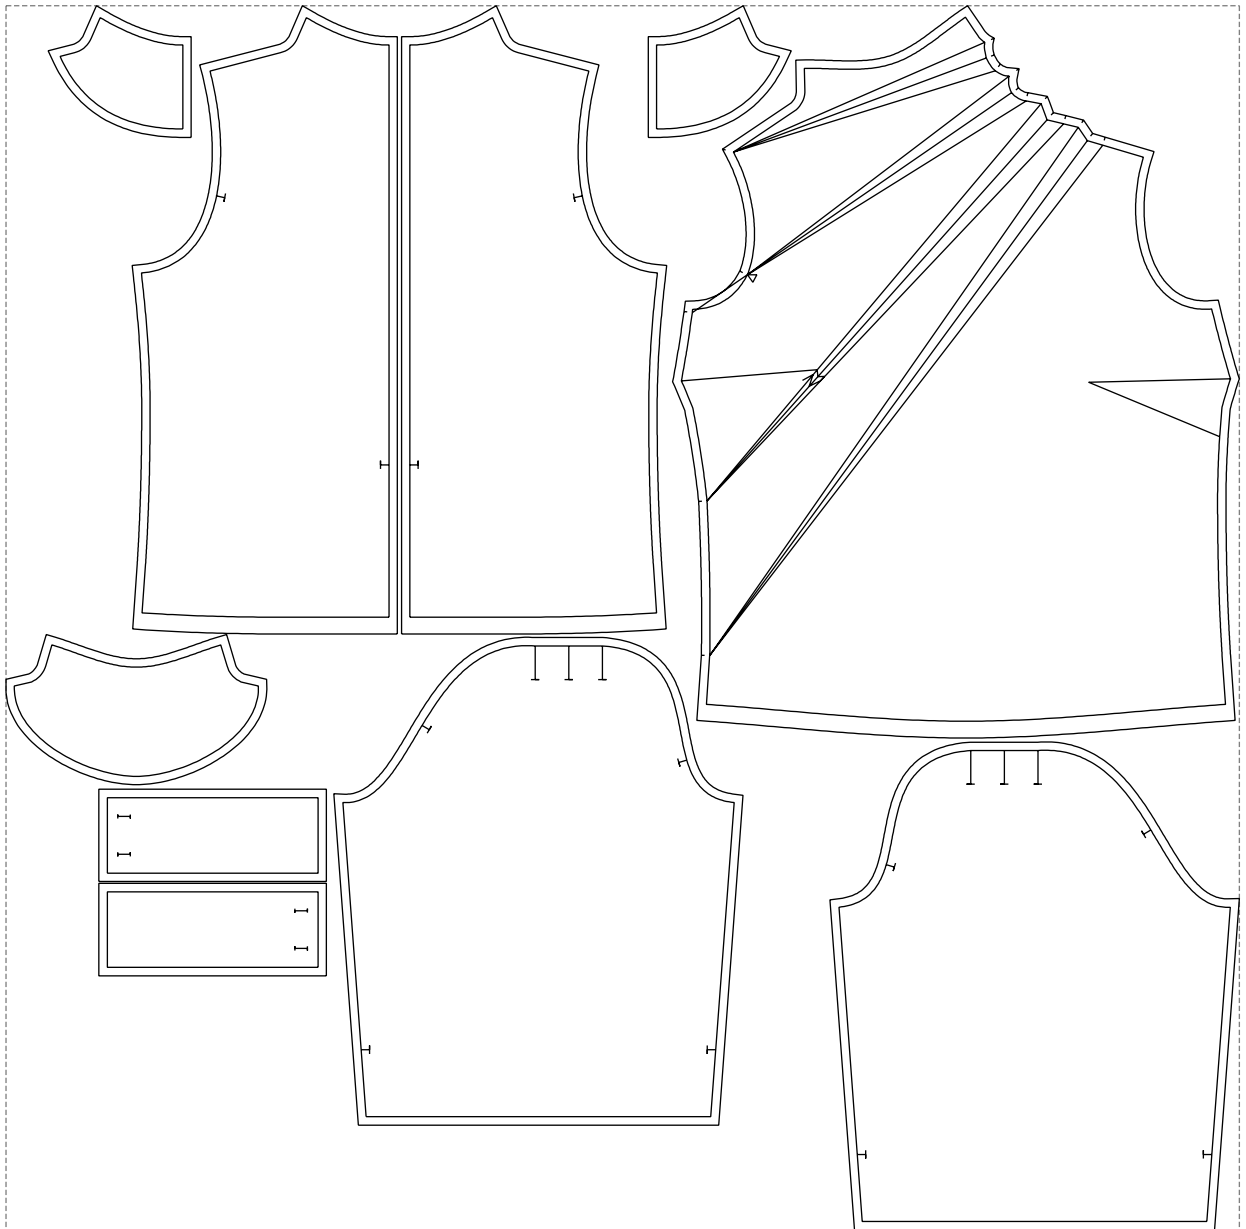

Not for print

Paper size: A4, size:1399.00 x1305.54 mm

# Example

size:1468.79 x1458.20 mm

Maneken =1 ver.0

rz\_1=170

rz\_16=108

rz\_17=92.5

rz\_18=89.2

rz\_19=116