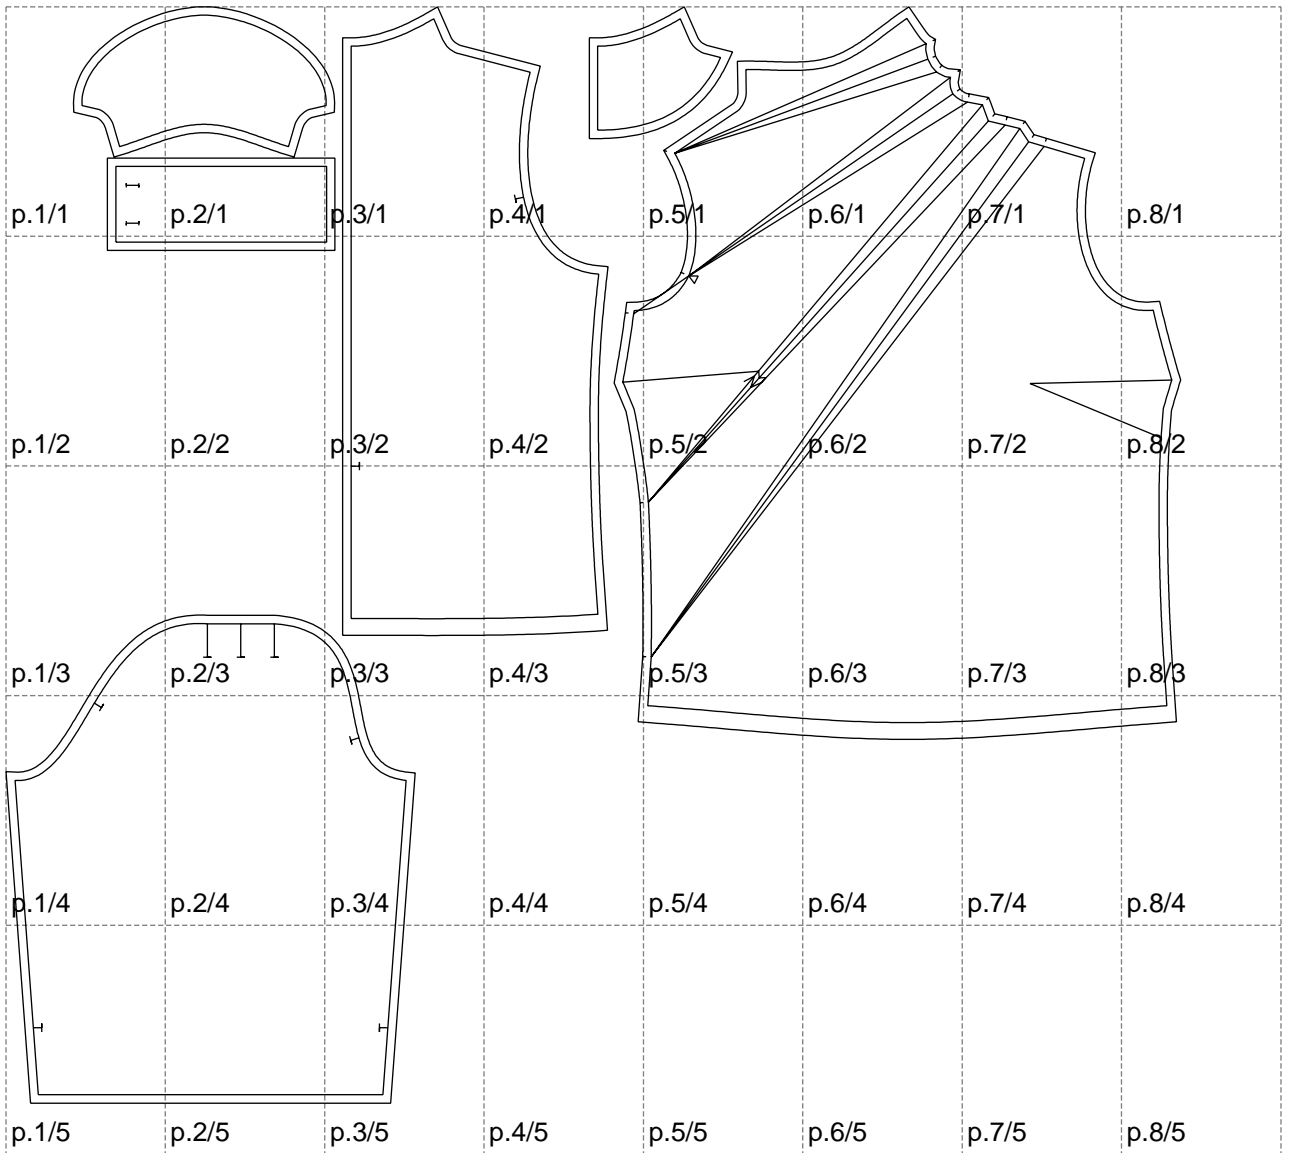

Not for print

Paper size: A4, size:1399.00 x1305.54 mm

# Example

size:1468.79 x1458.20 mm

Maneken =1 ver.0

rz\_1=170

rz\_16=108

rz\_17=92.5

rz\_18=89.2

rz\_19=116

rz\_20=113

---

. . . . .  
. . . . .  
. . . . .