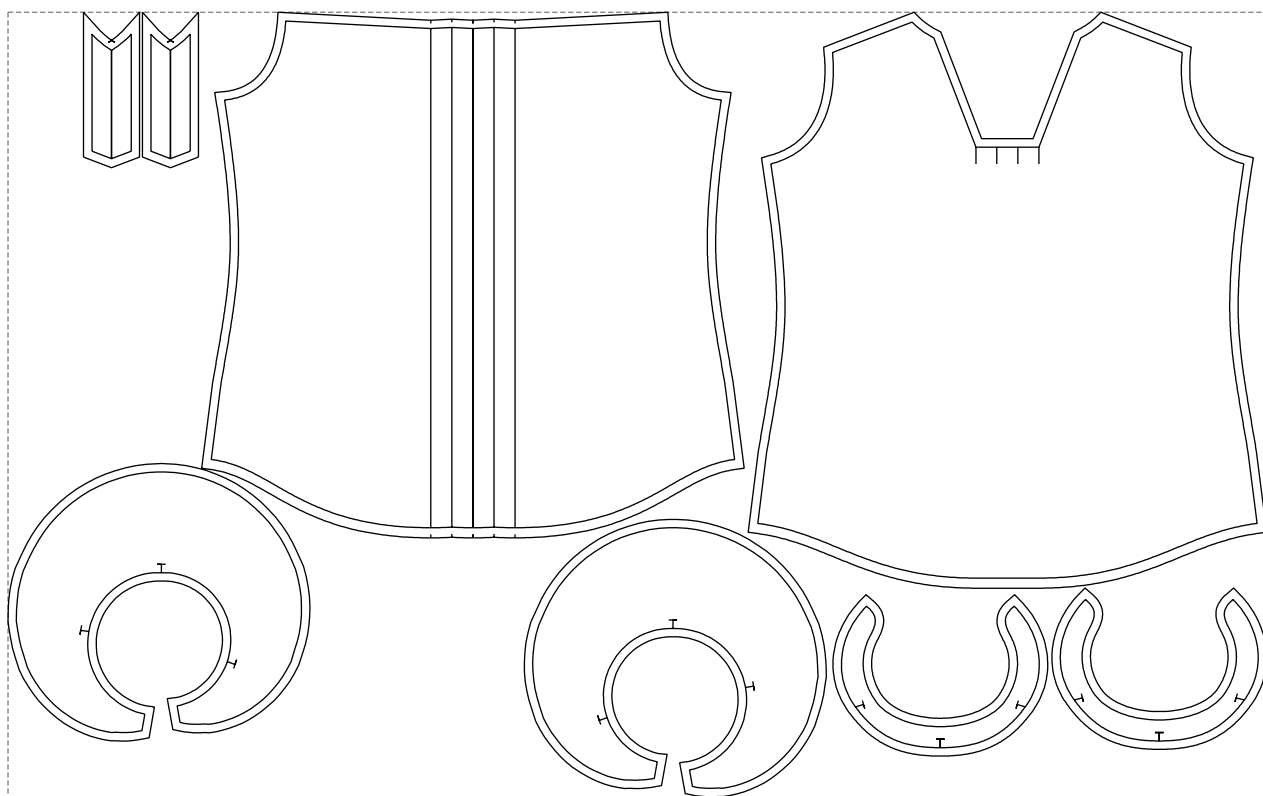

Not for print

Paper size: A4, size:1399.00 x689.67 mm

# Example

size:1499.00 x934.57 mm

Maneken =1 ver.0

rz\_1=170

rz\_16=88

rz\_17=75.6

rz\_18=67.6

rz\_19=96

rz\_20=94.6

---

. . . . .  
. . . . .  
. . . . .