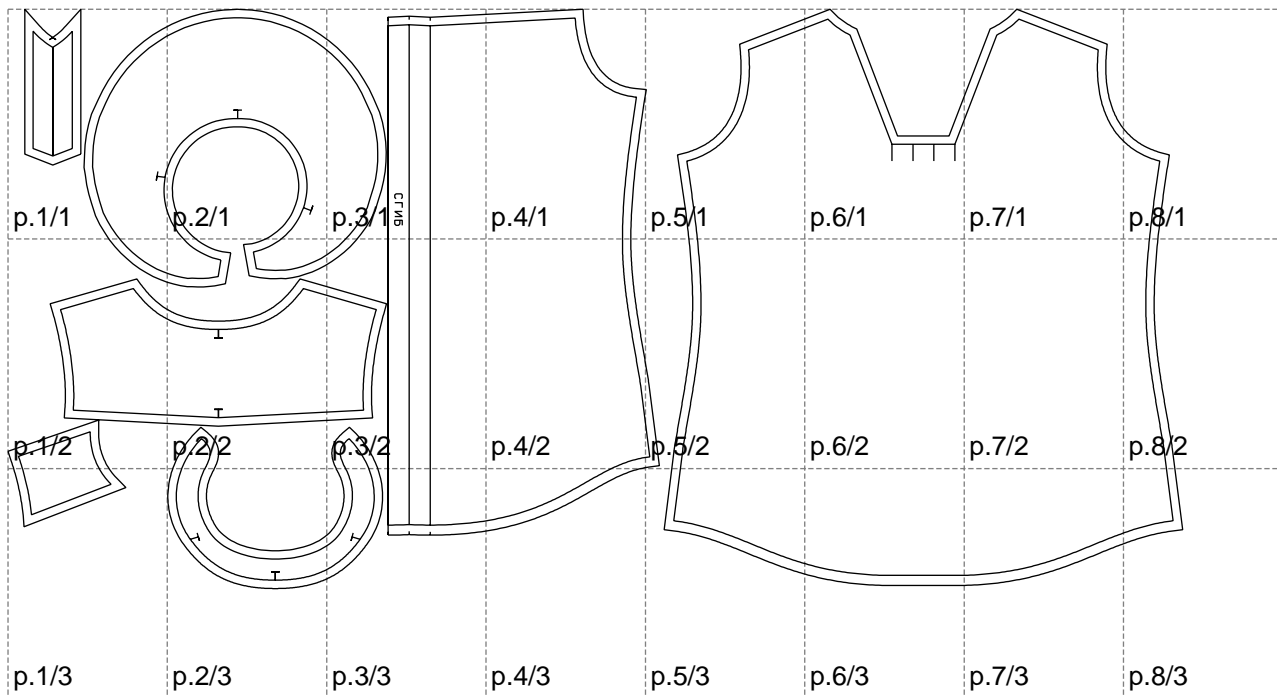

Not for print

Paper size: A4, size:1399.00 x689.67 mm

# Example

size:1499.00 x934.57 mm

Maneken =1 ver.0

rz\_1=170

rz\_16=88

rz\_17=75.6

rz\_18=67.6

rz\_19=96

rz\_20=94.6

---

. . . . .  
. . . . .  
. . . . .