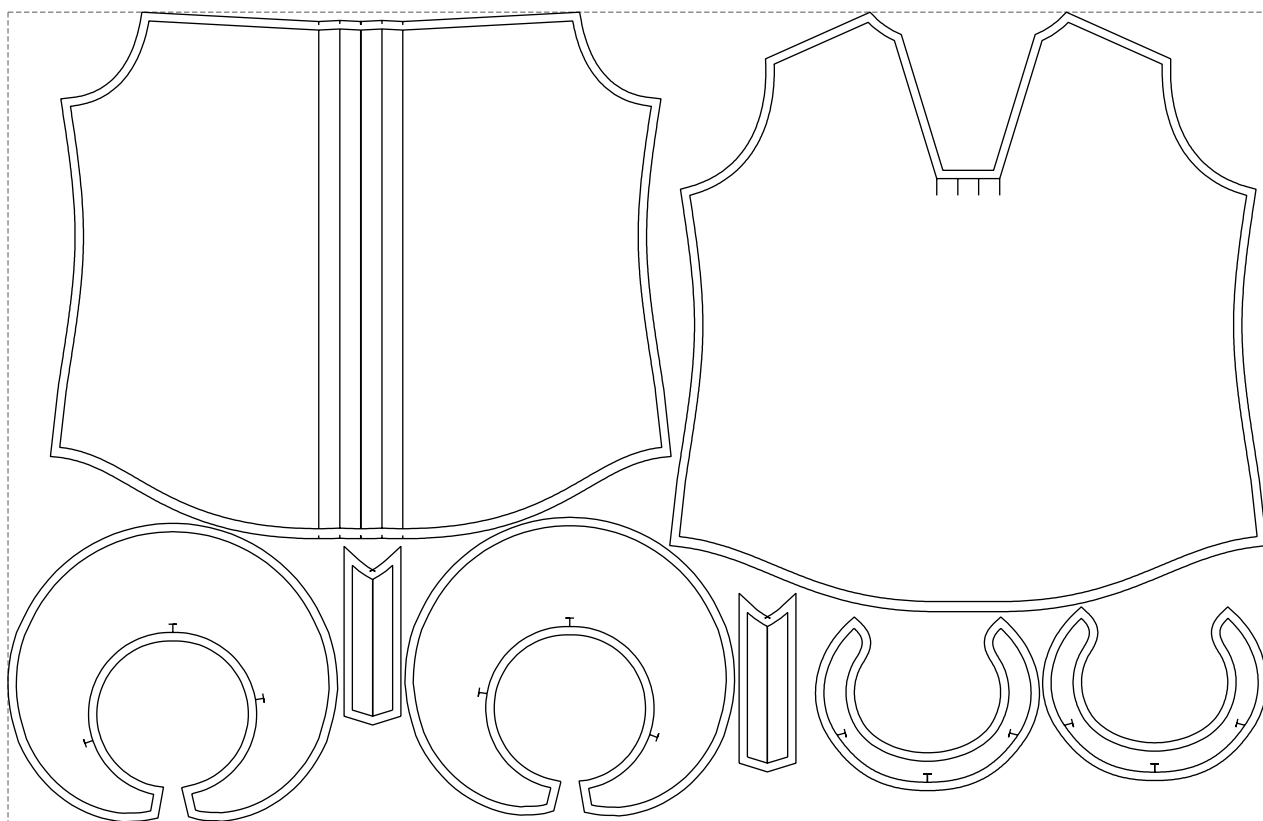

Not for print

Paper size: A4, size:1399.00 x953.12 mm

# Example

size:1499.00 x964.22 mm

Maneken =1 ver.0

rz\_1=170

rz\_16=108

rz\_17=92.5

rz\_18=89.2

rz\_19=116