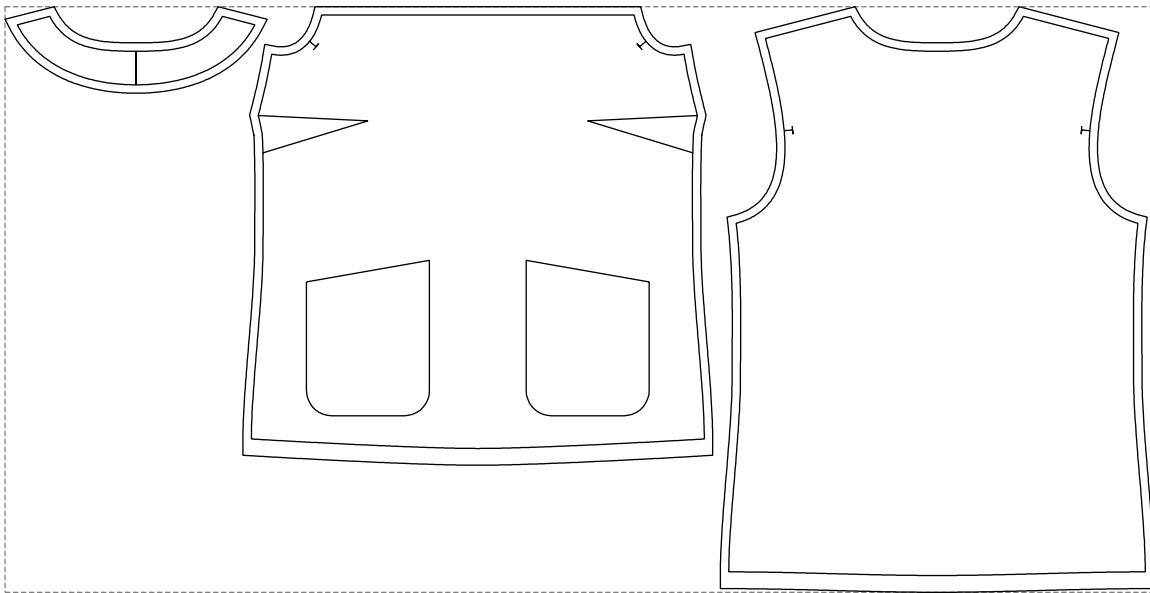

# Example

size:1368.27 x697.63 mm

Maneken =1 ver.0

rz\_1=170

rz\_16=92

rz\_17=78.8

rz\_18=71.8

rz\_19=100