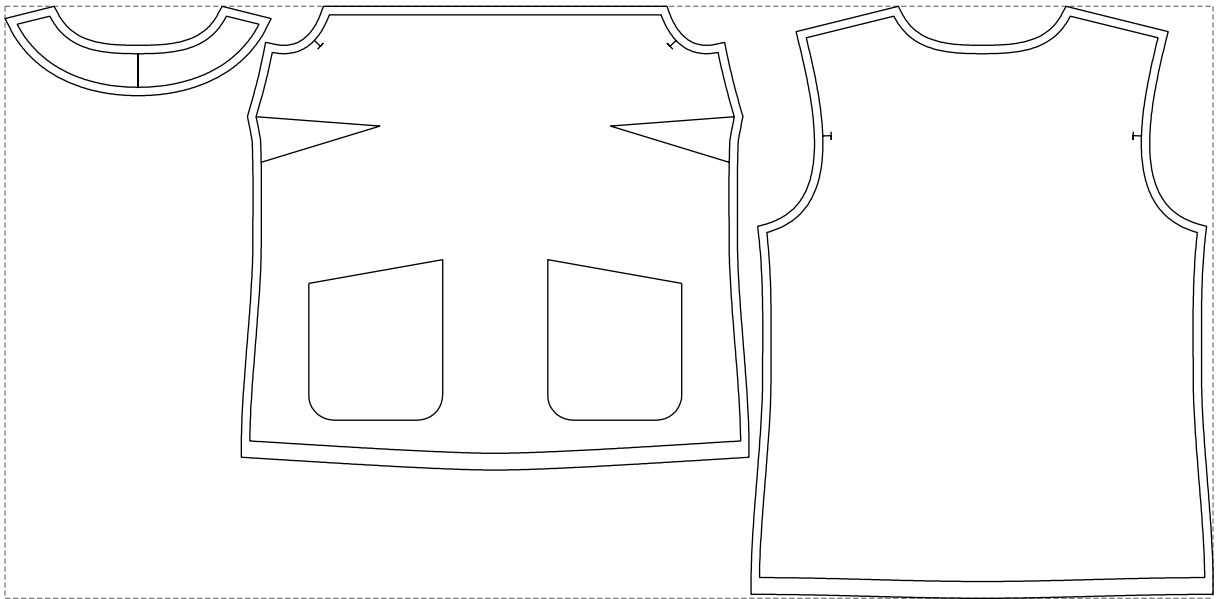

# Example

size:1438.91 x705.09 mm

Maneken =1 ver.0

rz\_1=170

rz\_16=100

rz\_17=85.4

rz\_18=80.2

rz\_19=108