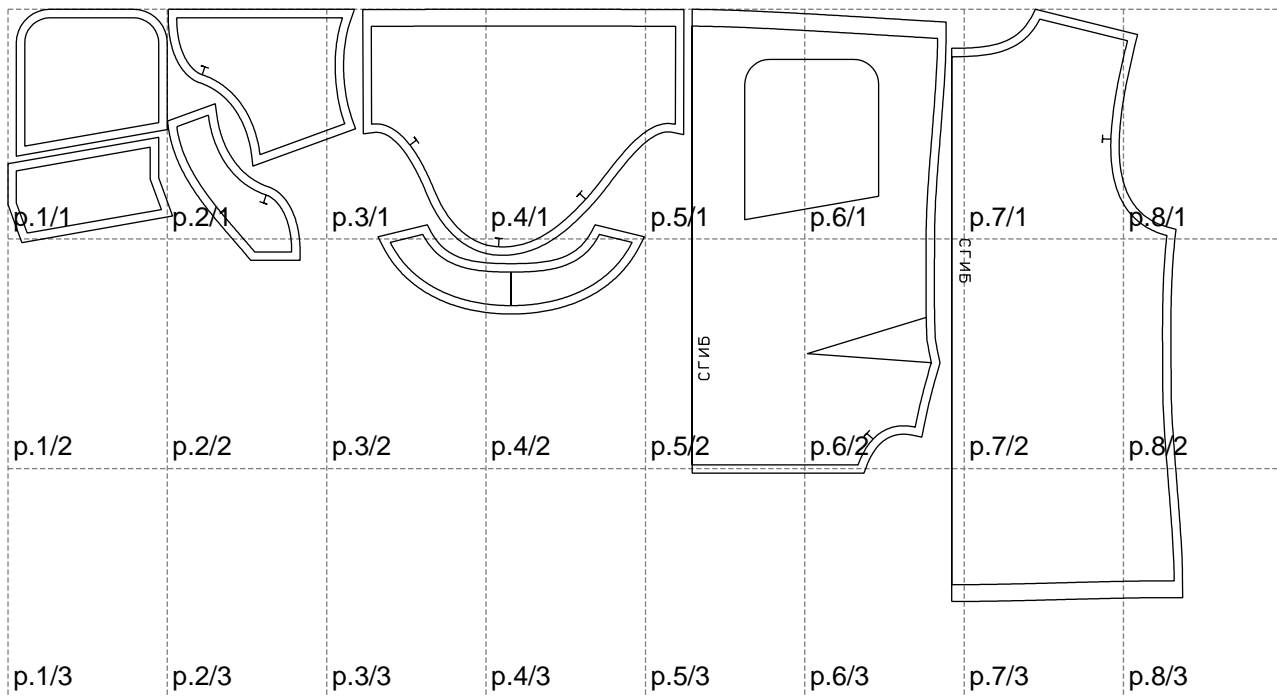

Not for print

Paper size: A4, size:1399.00 x705.09 mm

# Example

size:1438.91 x705.09 mm

Maneken =1 ver.0

rz\_1=170

rz\_16=100

rz\_17=85.4

rz\_18=80.2

rz\_19=108

rz\_20=105.4

---

. . . . .  
. . . . .  
. . . . .