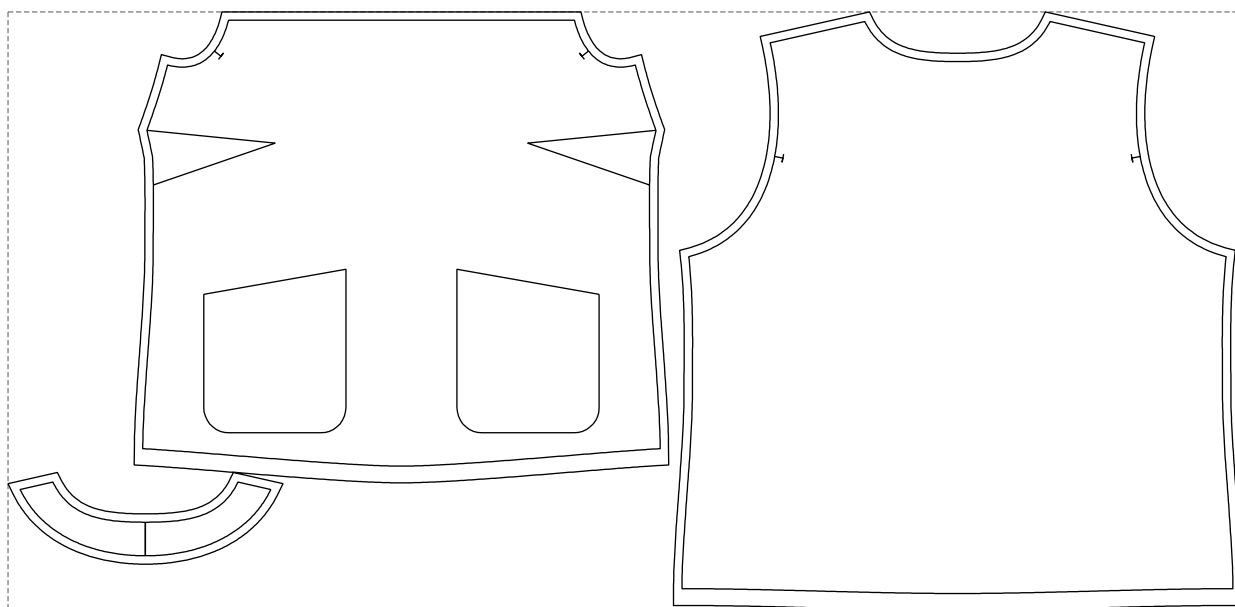

Not for print

Paper size: A4, size:1399.00 x712.89 mm

# Example

size:1468.97 x712.89 mm

Maneken =1 ver.0

rz\_1=170

rz\_16=116

rz\_17=100

rz\_18=98.8

rz\_19=124