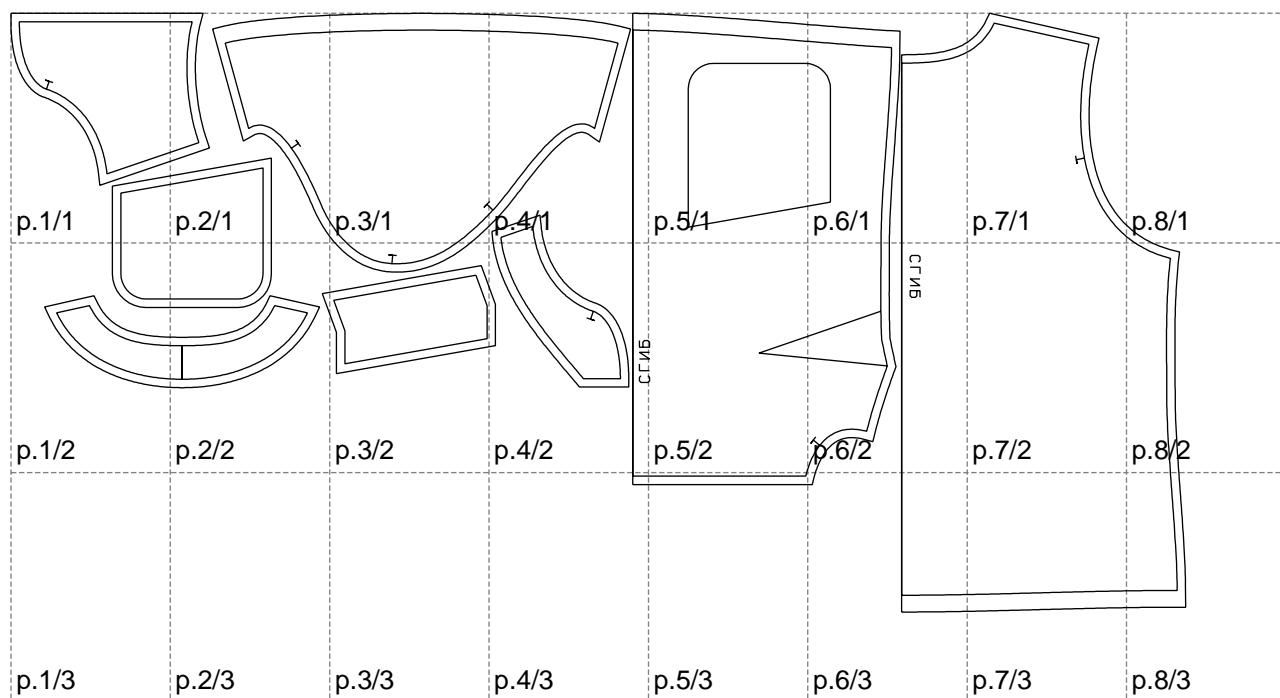

Not for print

Paper size: A4, size:1399.00 x712.89 mm

# Example

size:1468.97 x712.89 mm

Maneken =1 ver.0

rz\_1=170

rz\_16=116

rz\_17=100

rz\_18=98.8

rz\_19=124

rz\_20=121

---

. . . . .  
. . . . .  
. . . . .