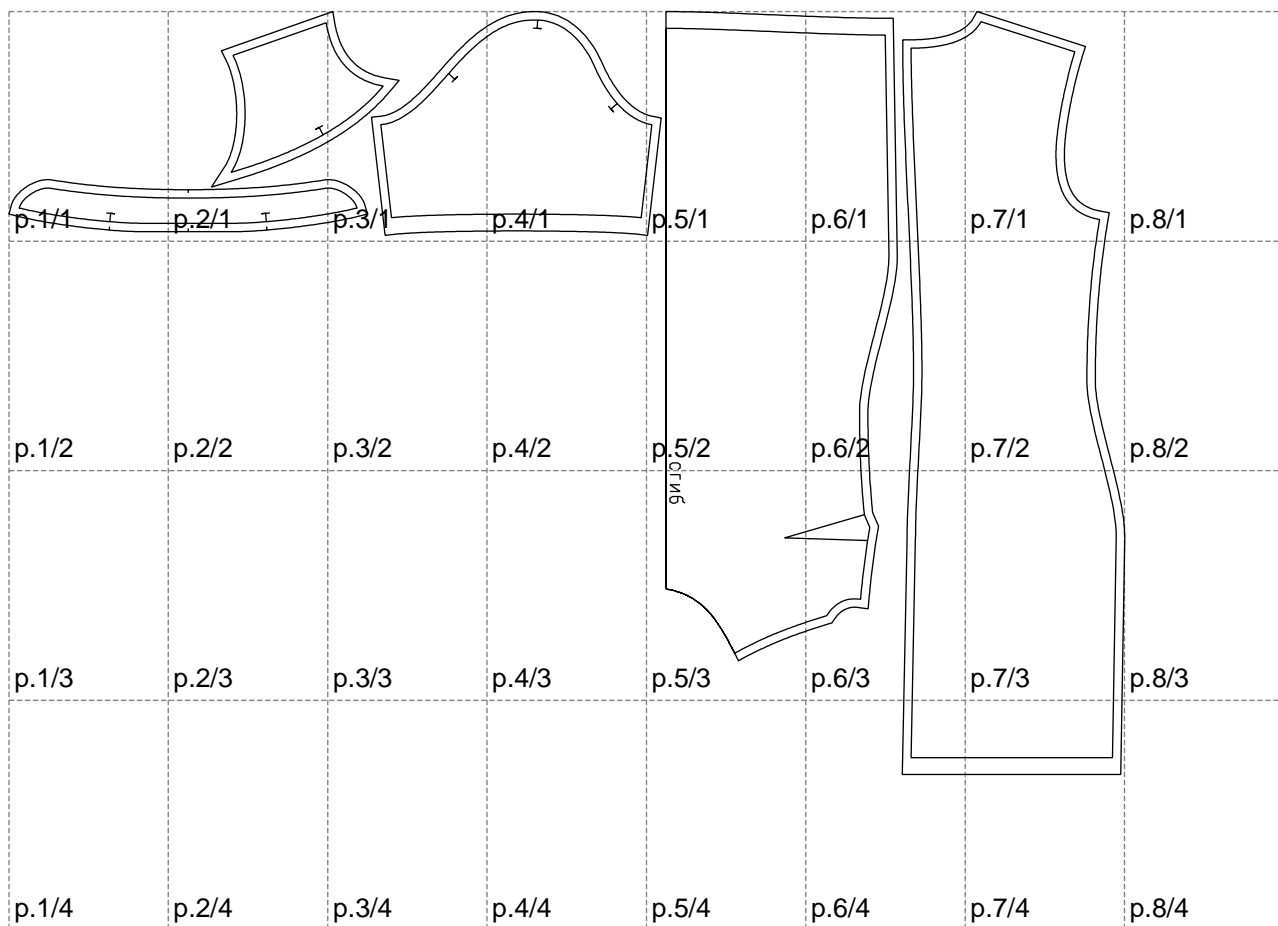

Not for print

Paper size: A4, size:1328.85 x908.57 mm

# Example

size:1499.00 x981.97 mm

Maneken =1 ver.0

rz\_1=170

rz\_16=92

rz\_17=78.8

rz\_18=71.8

rz\_19=100

rz\_20=98.1

---

. . . . .  
. . . . .  
. . . . .