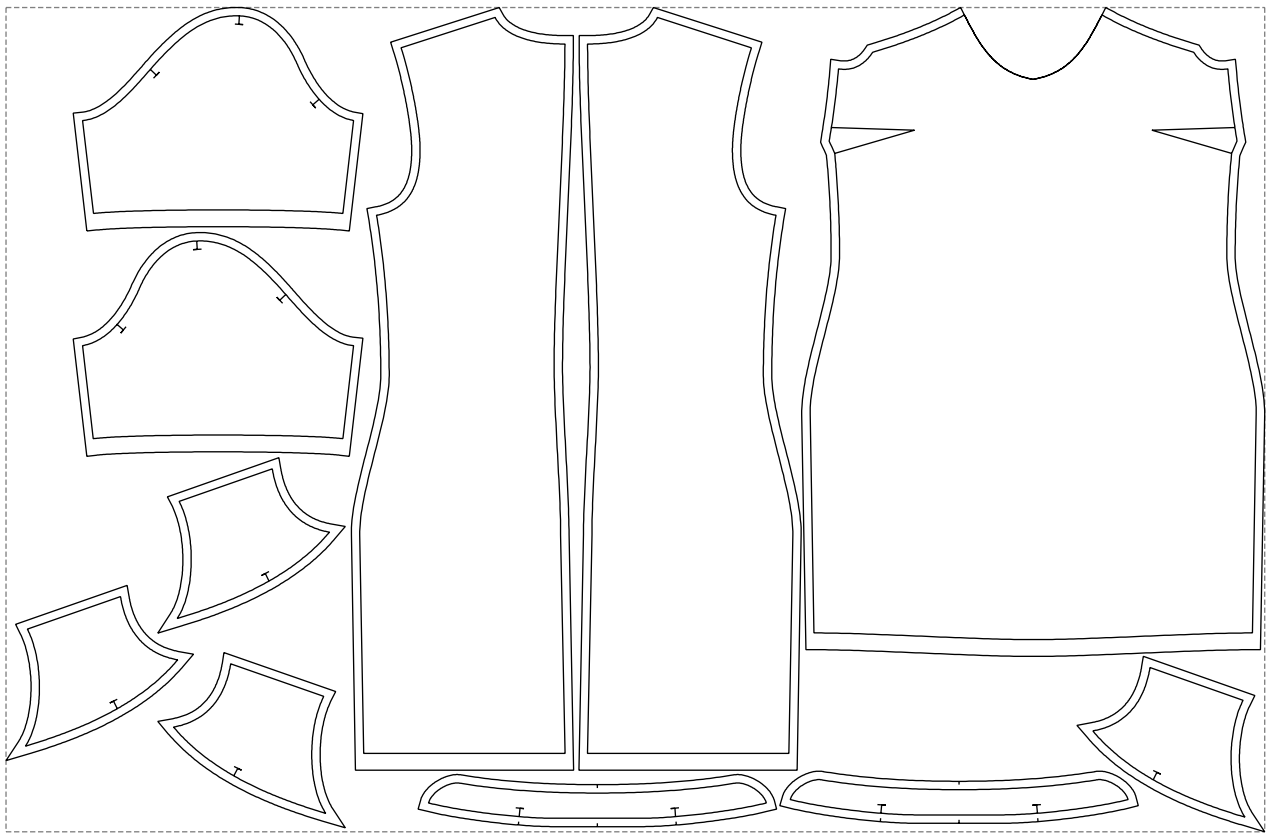

Not for print

Paper size: A4, size:1328.85 x908.57 mm

# Example

size:1499.00 x981.97 mm

Maneken =1 ver.0

rz\_1=170

rz\_16=92

rz\_17=78.8

rz\_18=71.8

rz\_19=100