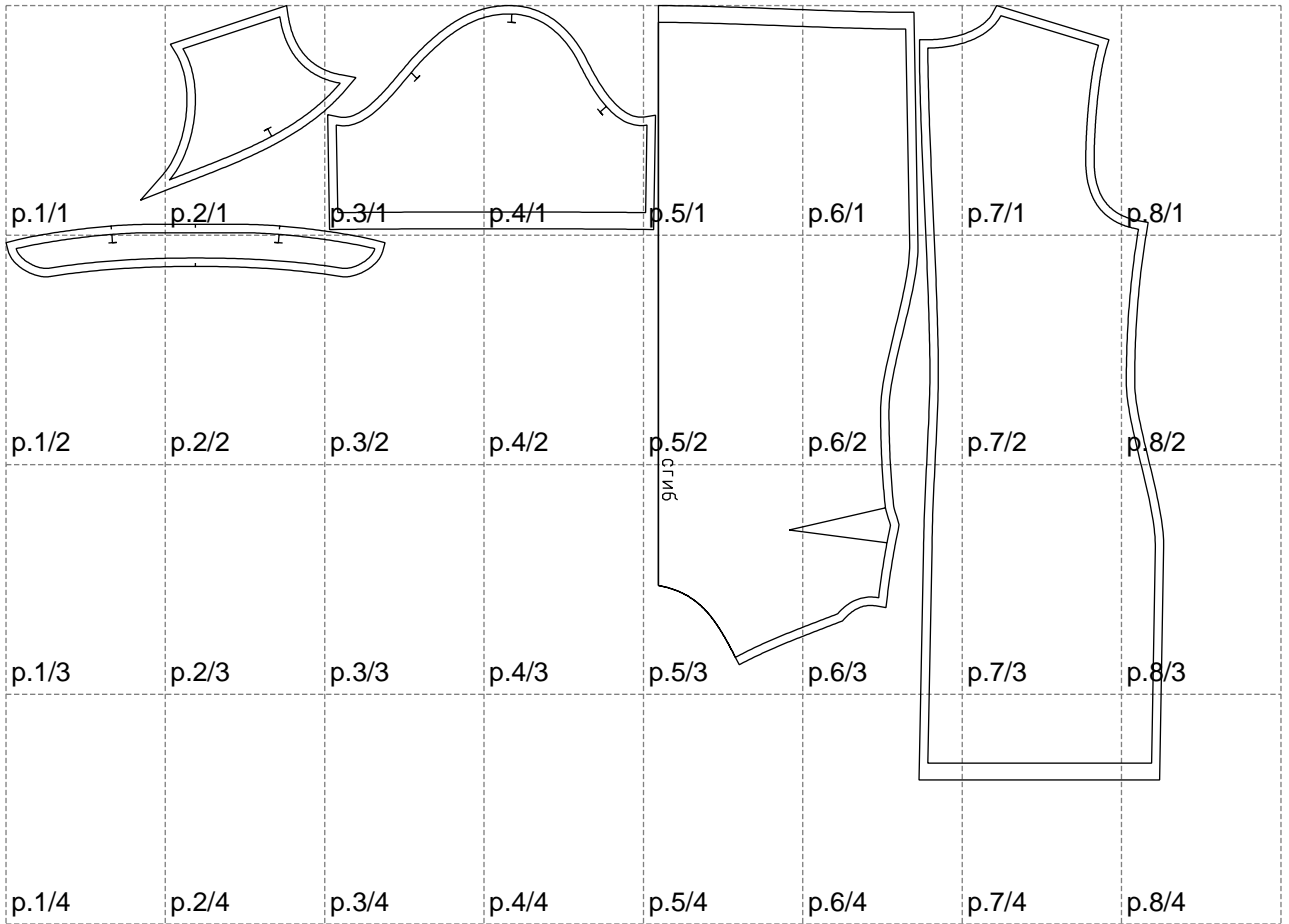

Not for print

Paper size: A4, size:1378.84 x922.15 mm

# Example

size:1499.00 x1163.28 mm

Maneken =1 ver.0

rz\_1=170

rz\_16=104

rz\_17=88.9

rz\_18=84.4

rz\_19=112

rz\_20=109.3

---

. . . . .  
. . . . .  
. . . . .