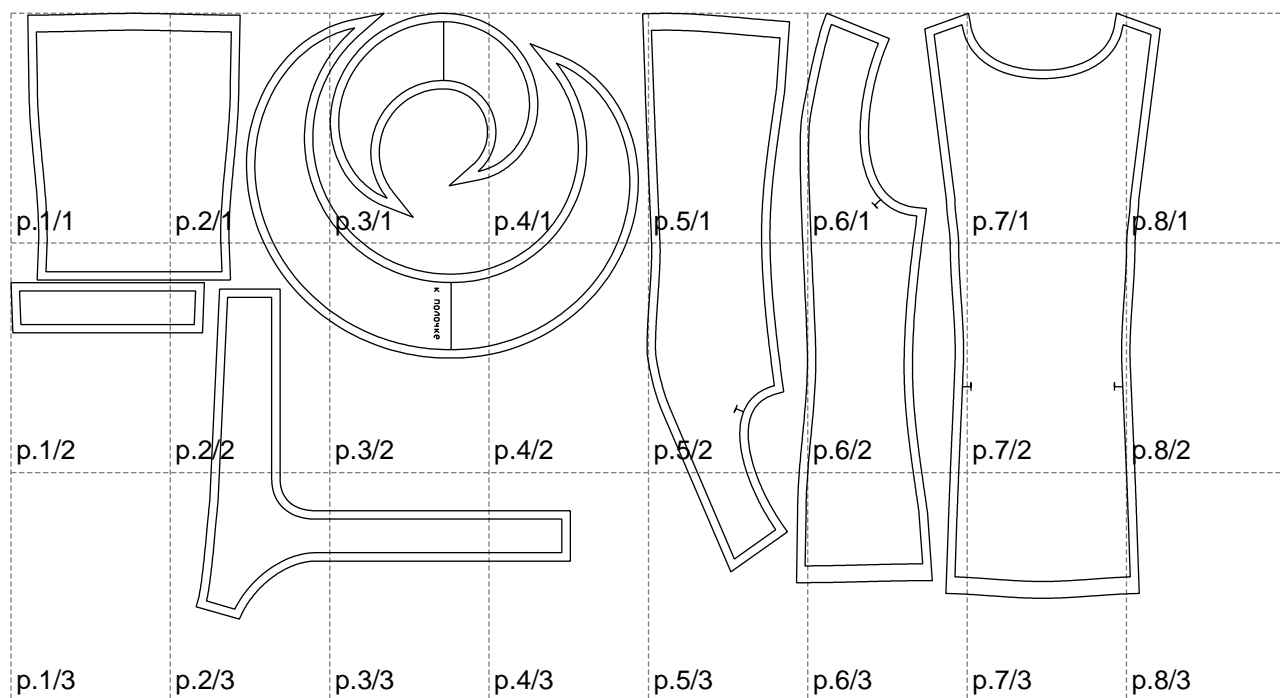

Not for print

Paper size: A4, size:1368.78 x721.27 mm

# Example

size:1499.00 x1691.31 mm

Maneken =1 ver.0

rz\_1=170

rz\_16=88

rz\_17=75.6

rz\_18=67.6

rz\_19=96

rz\_20=94.6

---

. . . . .  
. . . . .  
. . . . .