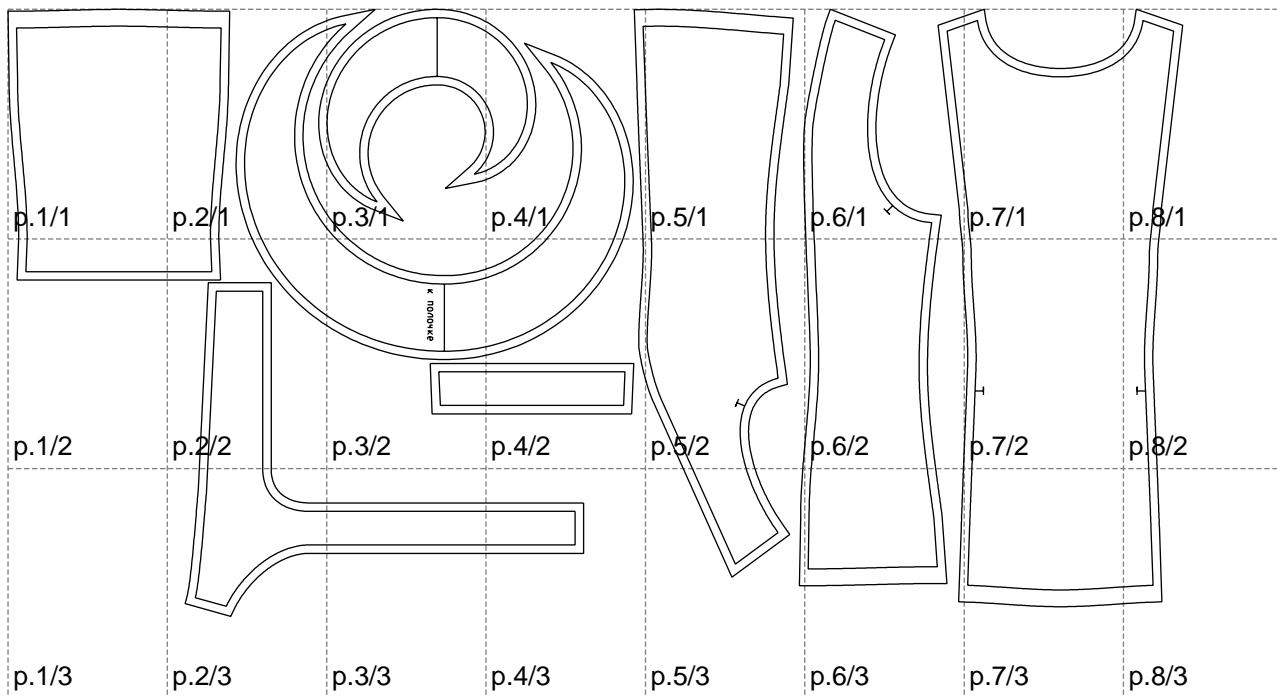

Not for print

Paper size: A4, size:1399.00 x722.76 mm

# Example

size:1488.95 x1604.02 mm

Maneken =1 ver.0

rz\_1=170

rz\_16=96

rz\_17=82

rz\_18=76

rz\_19=104

rz\_20=101.8

---

. . . . .  
. . . . .  
. . . . .