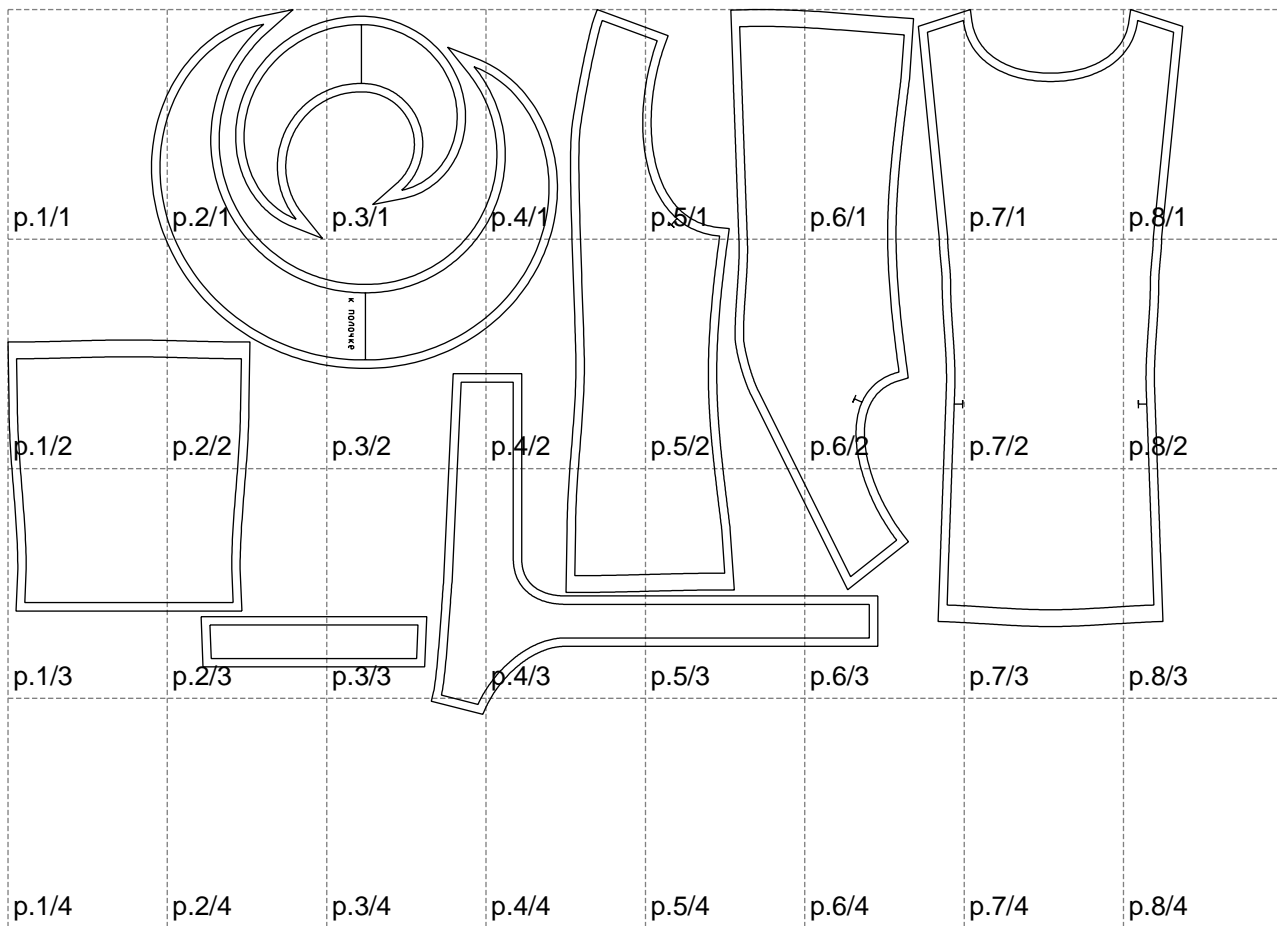

Not for print

Paper size: A4, size:1399.00 x839.27 mm

# Example

size:1478.87 x1629.76 mm

Maneken =1 ver.0

rz\_1=170

rz\_16=112

rz\_17=96.2

rz\_18=94

rz\_19=120

rz\_20=117

---

. . . . .  
. . . . .  
. . . . .