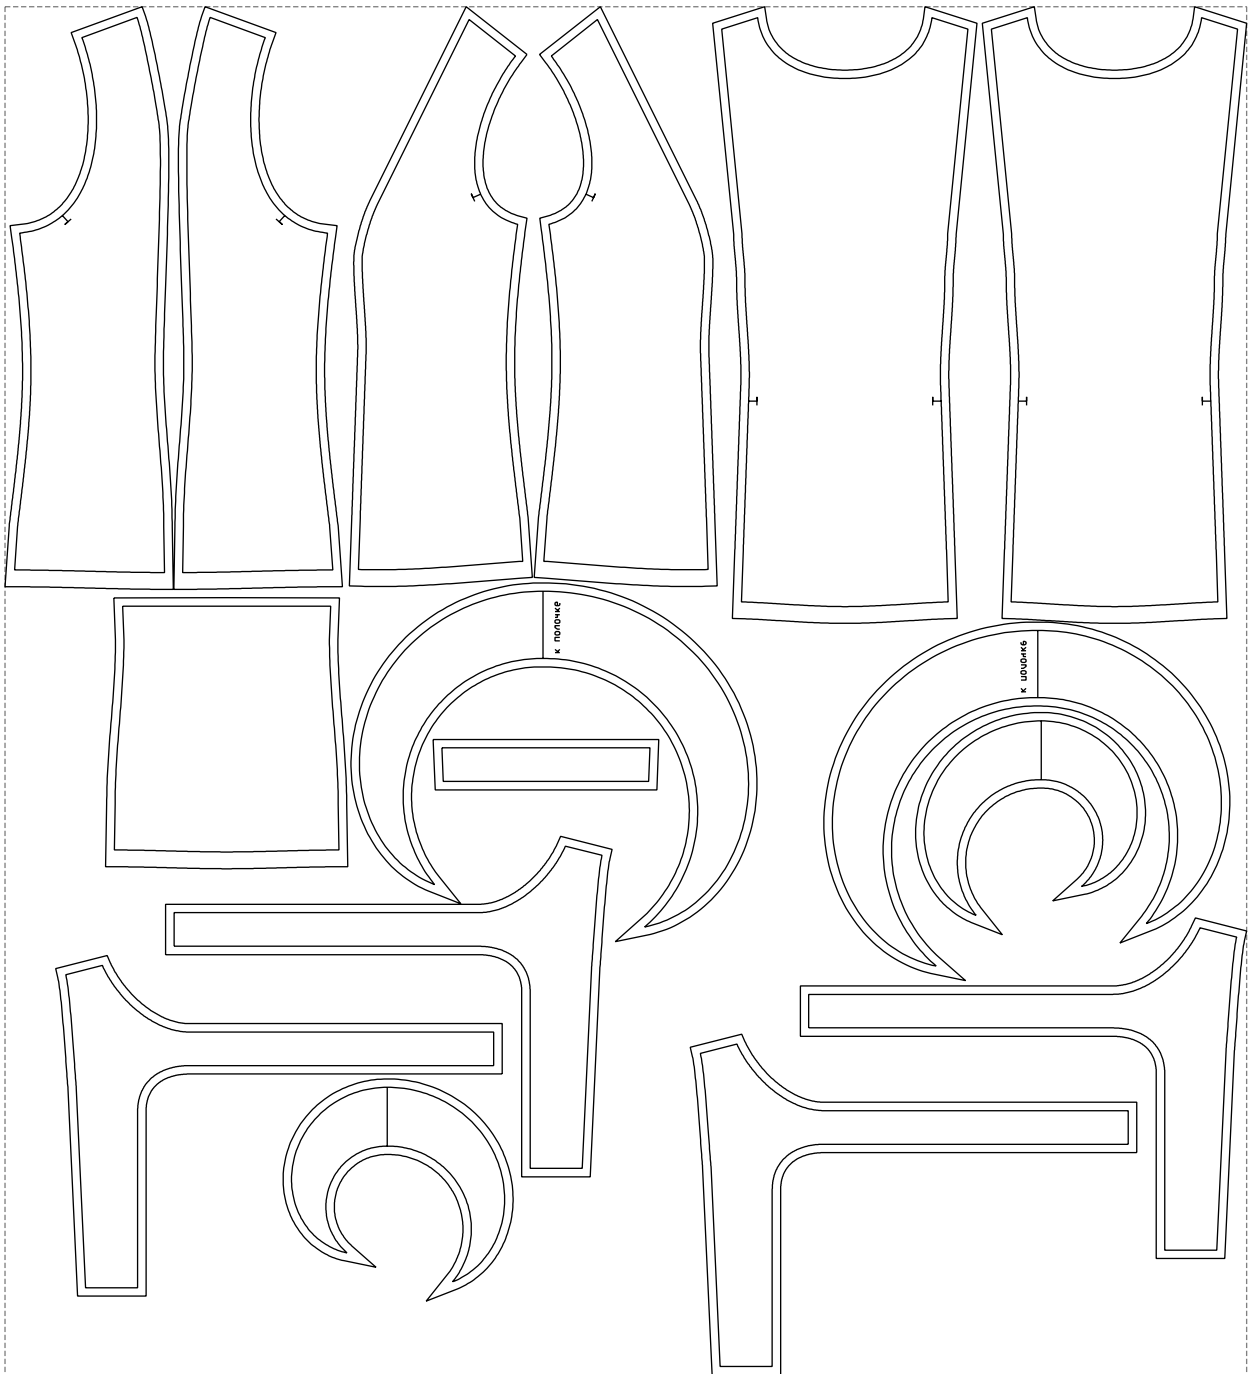

Not for print

Paper size: A4, size:1399.00 x839.27 mm

# Example

size:1478.87 x1629.76 mm

Maneken =1 ver.0

rz\_1=170

rz\_16=112

rz\_17=96.2

rz\_18=94

rz\_19=120

rz\_20=117

---

. . . . .  
. . . . .  
. . . . .