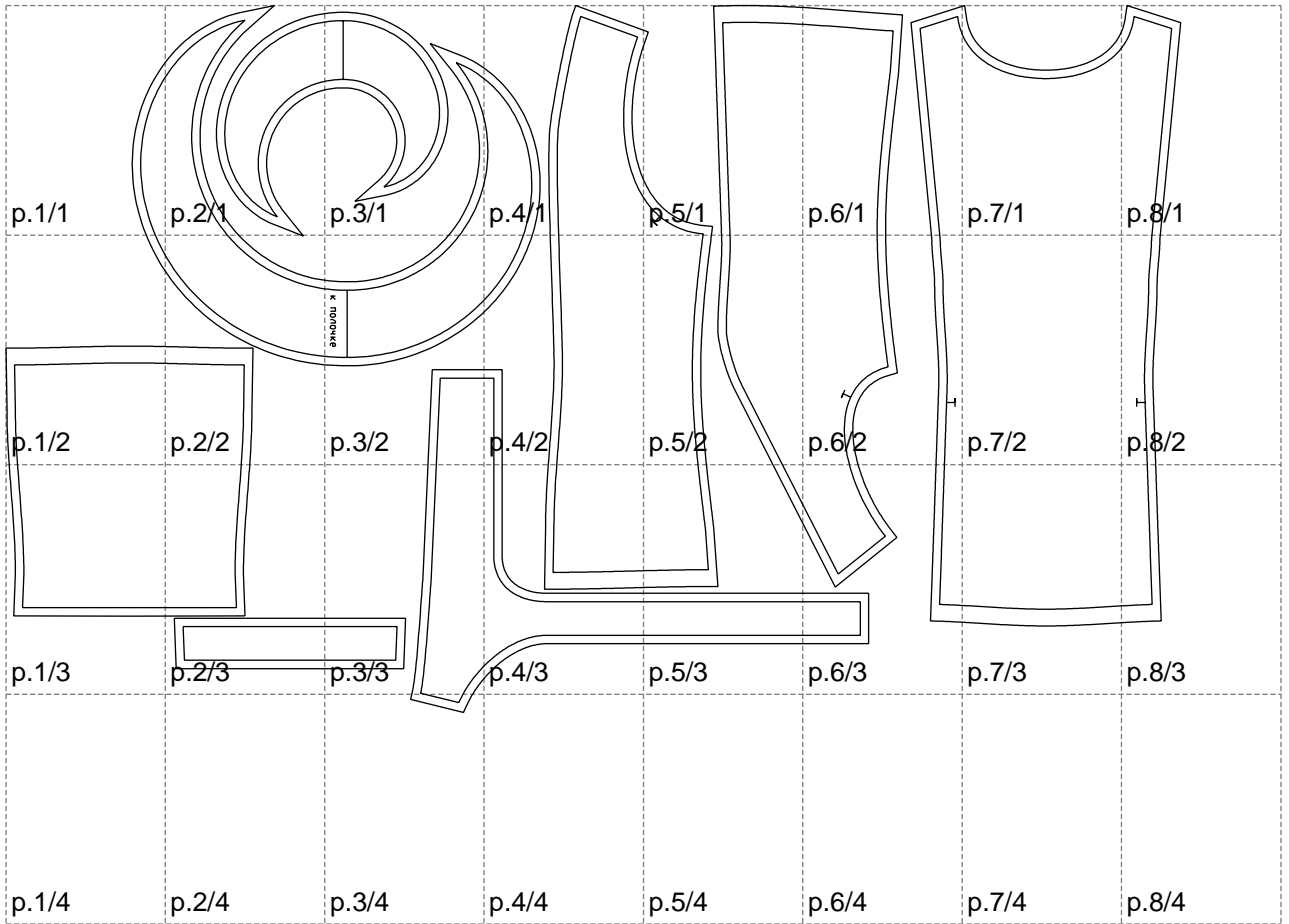

Not for print

Paper size: A4, size:1399.00 x841.75 mm

# Example

size:1499.00 x1878.44 mm

Maneken =1 ver.0

rz\_1=170

rz\_16=116

rz\_17=100

rz\_18=98.8

rz\_19=124

rz\_20=121

---

. . . . .  
. . . . .  
. . . . .