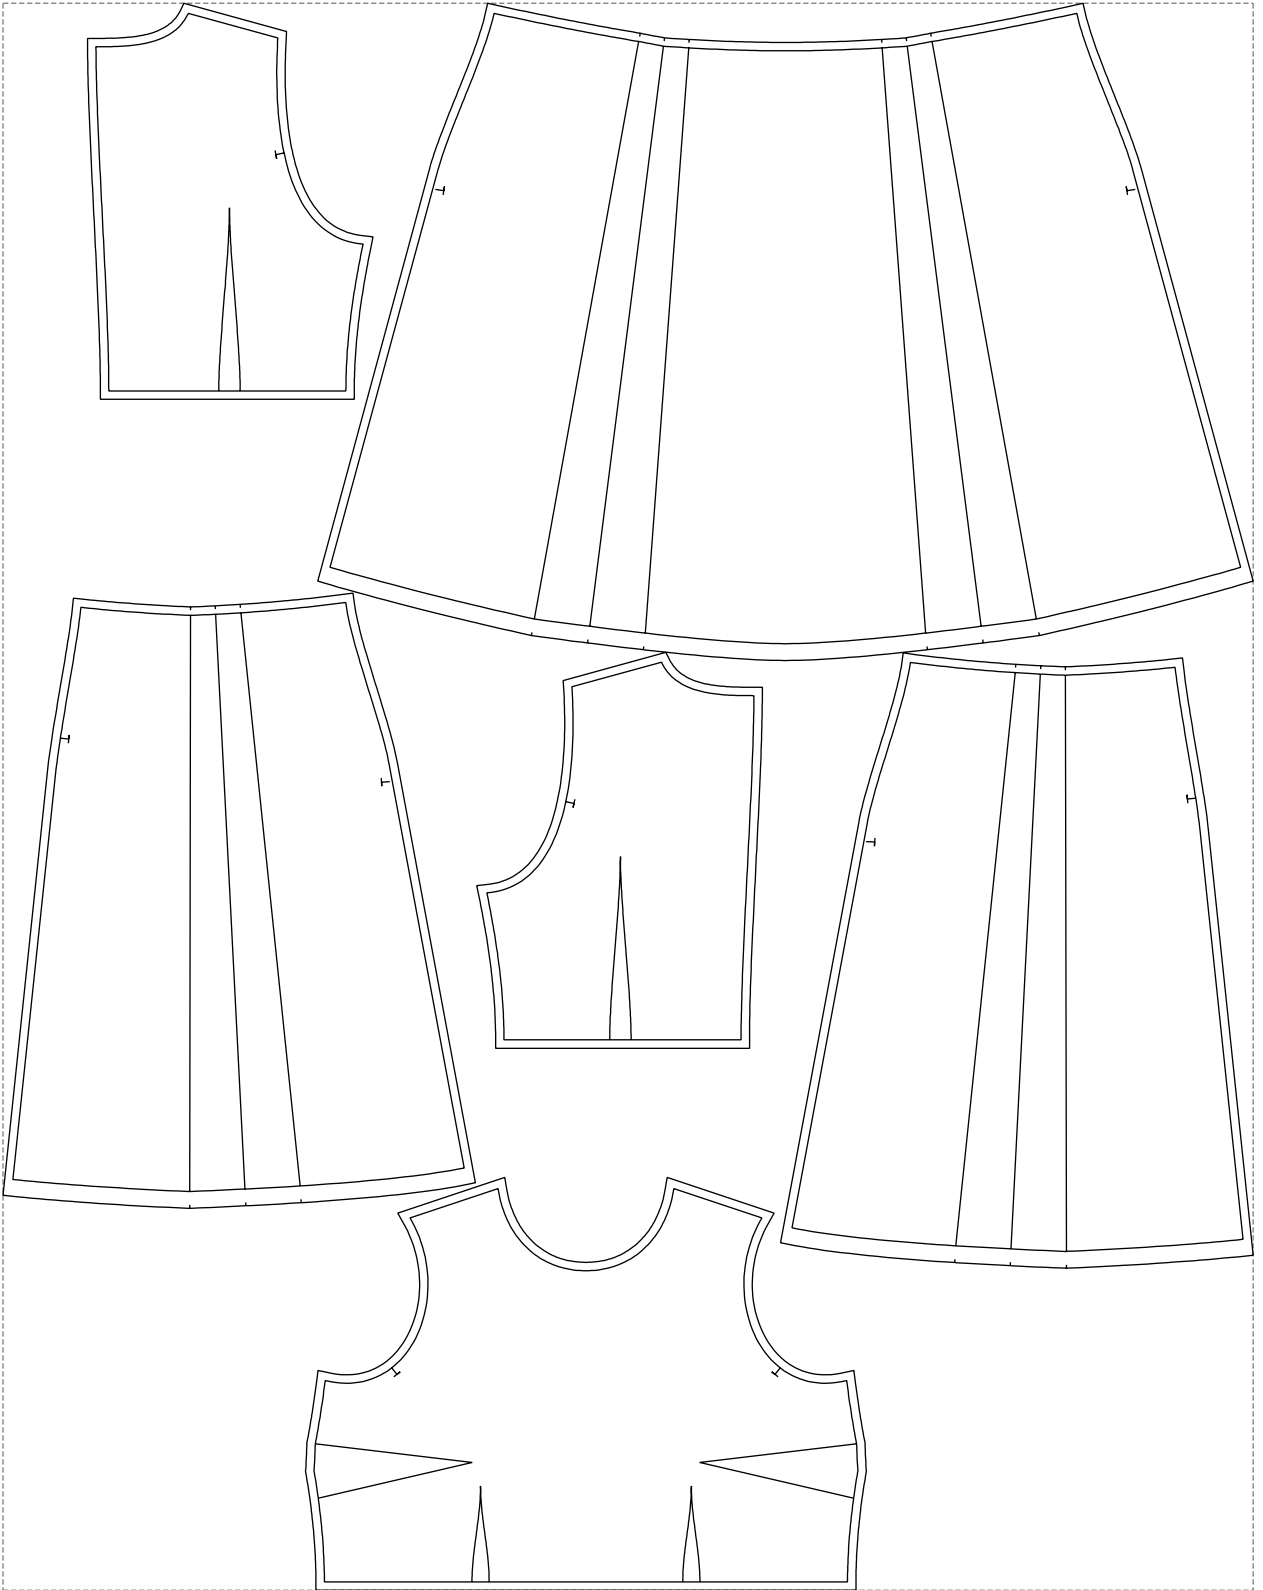

Not for print

Paper size: A4, size:1388.95 x917.25 mm

Example

size:1488.93 x1890.28 mm

Maneken =1 ver.0

rz_1=170

rz_16=120

rz_17=104

rz_18=103.6

rz_19=128

rz_20=125.1

.
.
.