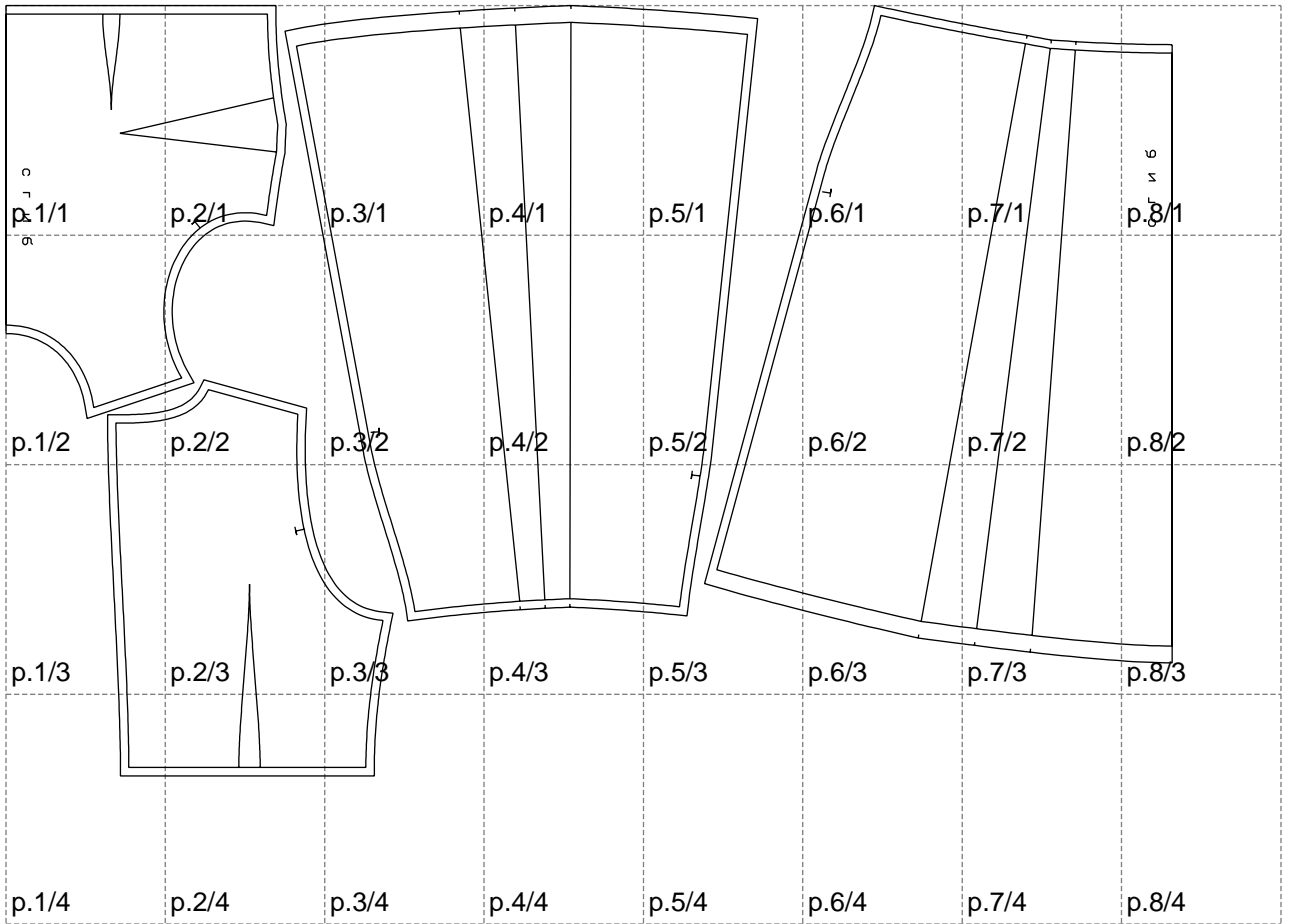

Not for print

Paper size: A4, size:1388.95 x917.25 mm

Example

size:1488.93 x1890.28 mm

Maneken =1 ver.0

rz_1=170

rz_16=120

rz_17=104

rz_18=103.6

rz_19=128

rz_20=125.1

.
.
.