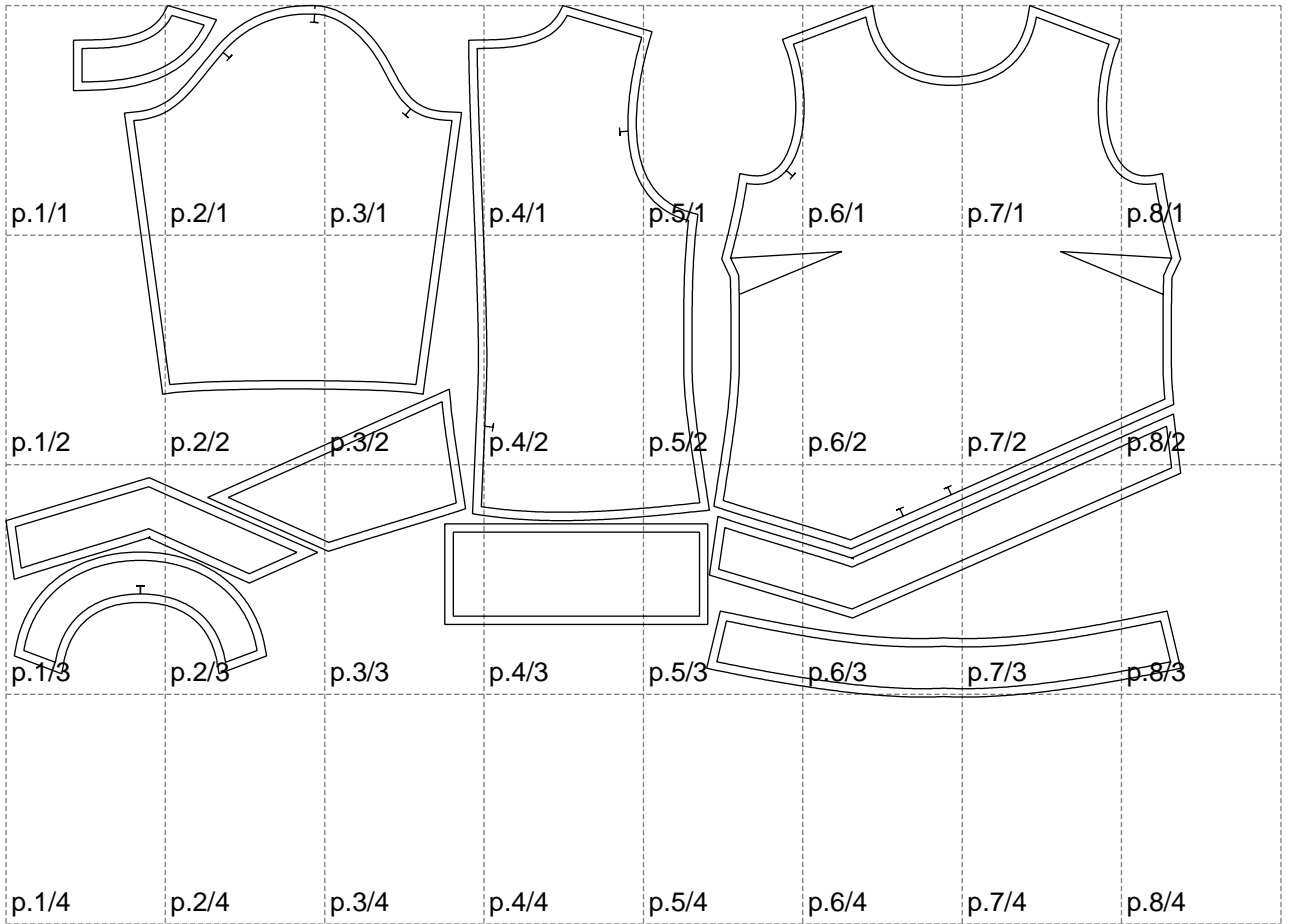

Not for print

Paper size: A4, size:1399.00 x823.46 mm

# Example

size:1499.00 x359.23 mm

Maneken =1 ver.0

rz\_1=170

rz\_16=92

rz\_17=78.8

rz\_18=71.8

rz\_19=100

rz\_20=98.1

---

. . . . .  
. . . . .  
. . . . .