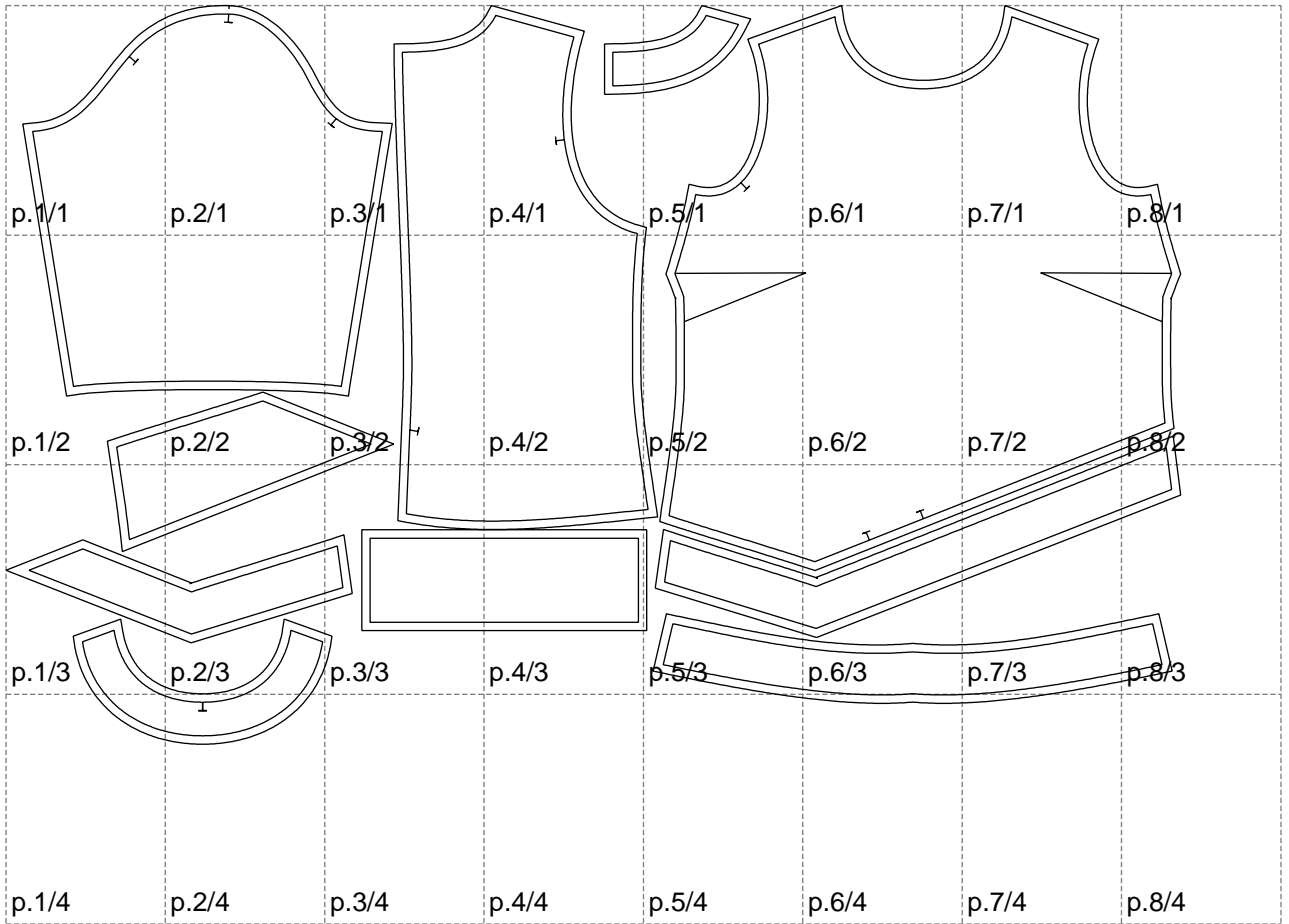

Not for print

Paper size: A4, size:1399.00 x879.55 mm

# Example

size:1499.00 x423.54 mm

Maneken =1 ver.0

rz\_1=170

rz\_16=104

rz\_17=88.9

rz\_18=84.4

rz\_19=112

rz\_20=109.3

---

. . . . .  
. . . . .  
. . . . .