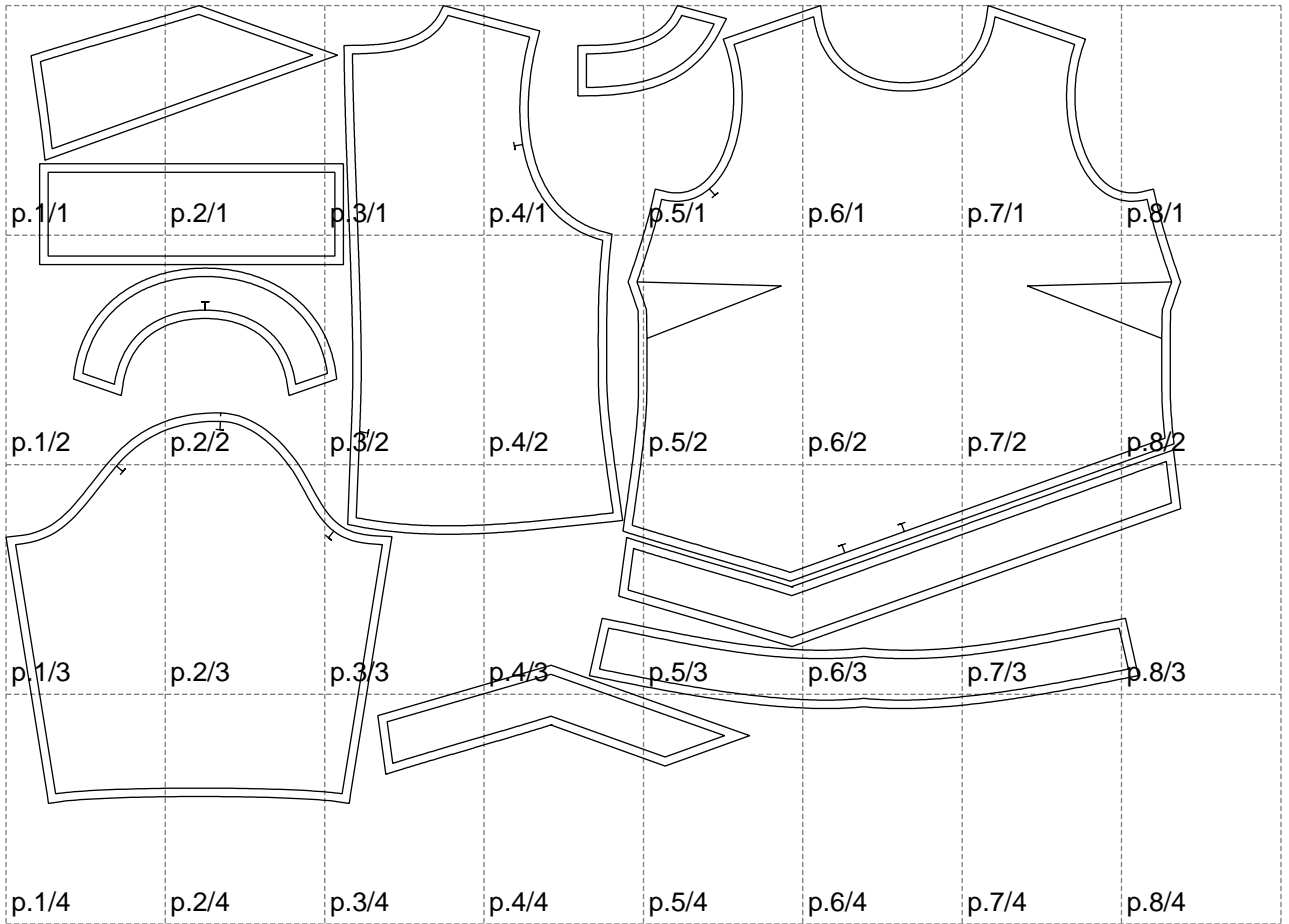

Not for print

Paper size: A4, size:1399.00 x950.03 mm

# Example

size:1488.93 x451.29 mm

Maneken =1 ver.0

rz\_1=170

rz\_16=112

rz\_17=96.2

rz\_18=94

rz\_19=120

rz\_20=117

---

. . . . .  
. . . . .  
. . . . .