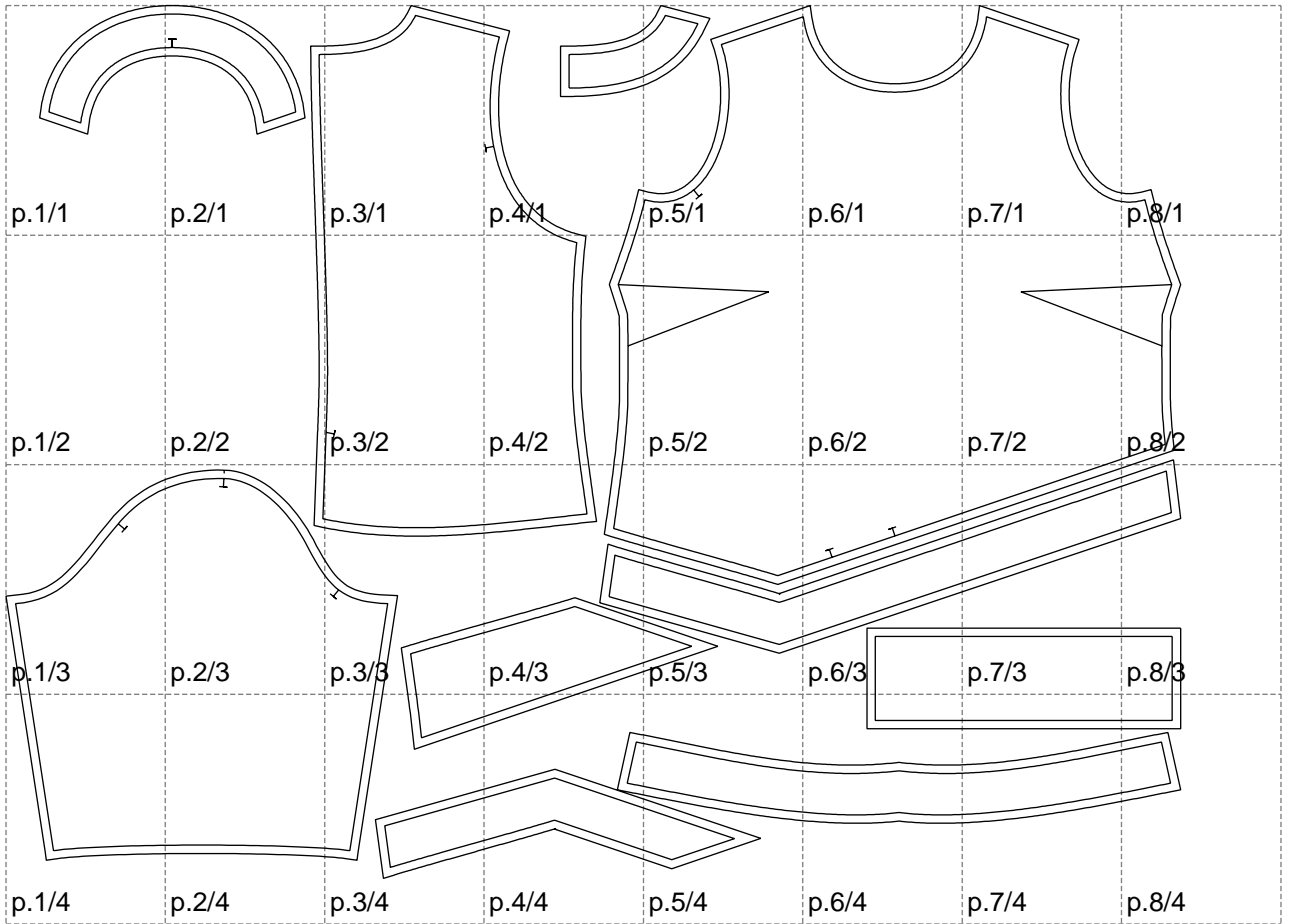

Not for print

Paper size: A4, size:1399.00 x1039.24 mm

# Example

size:1499.00 x405.25 mm

Maneken =1 ver.0

rz\_1=170

rz\_16=116

rz\_17=100

rz\_18=98.8

rz\_19=124

rz\_20=121

---

. . . . .  
. . . . .  
. . . . .