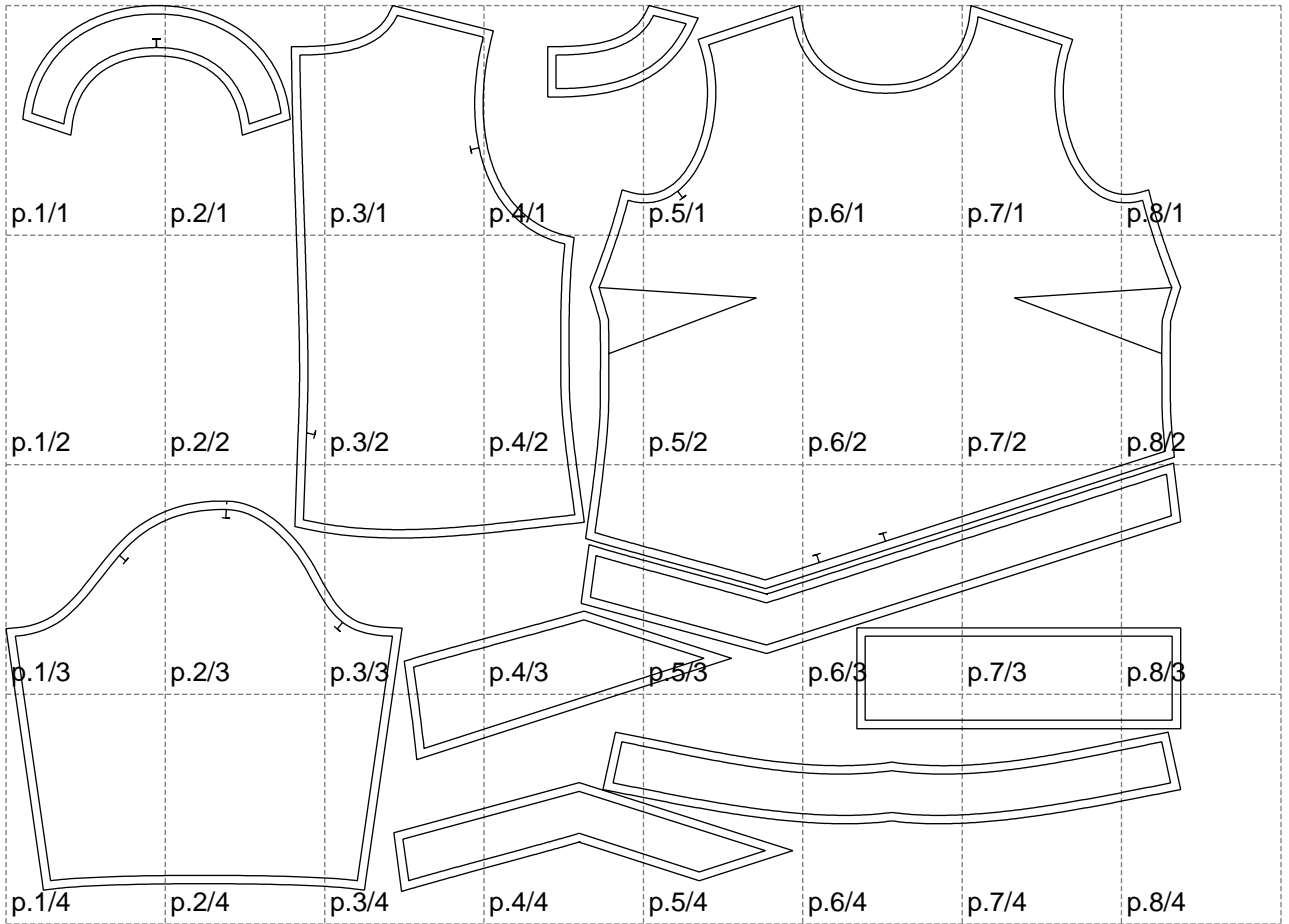

Not for print

Paper size: A4, size:1399.00 x1054.94 mm

# Example

size:1488.97 x407.17 mm

Maneken =1 ver.0

rz\_1=170

rz\_16=120

rz\_17=104

rz\_18=103.6

rz\_19=128

rz\_20=125.1

---

. . . . .  
. . . . .  
. . . . .