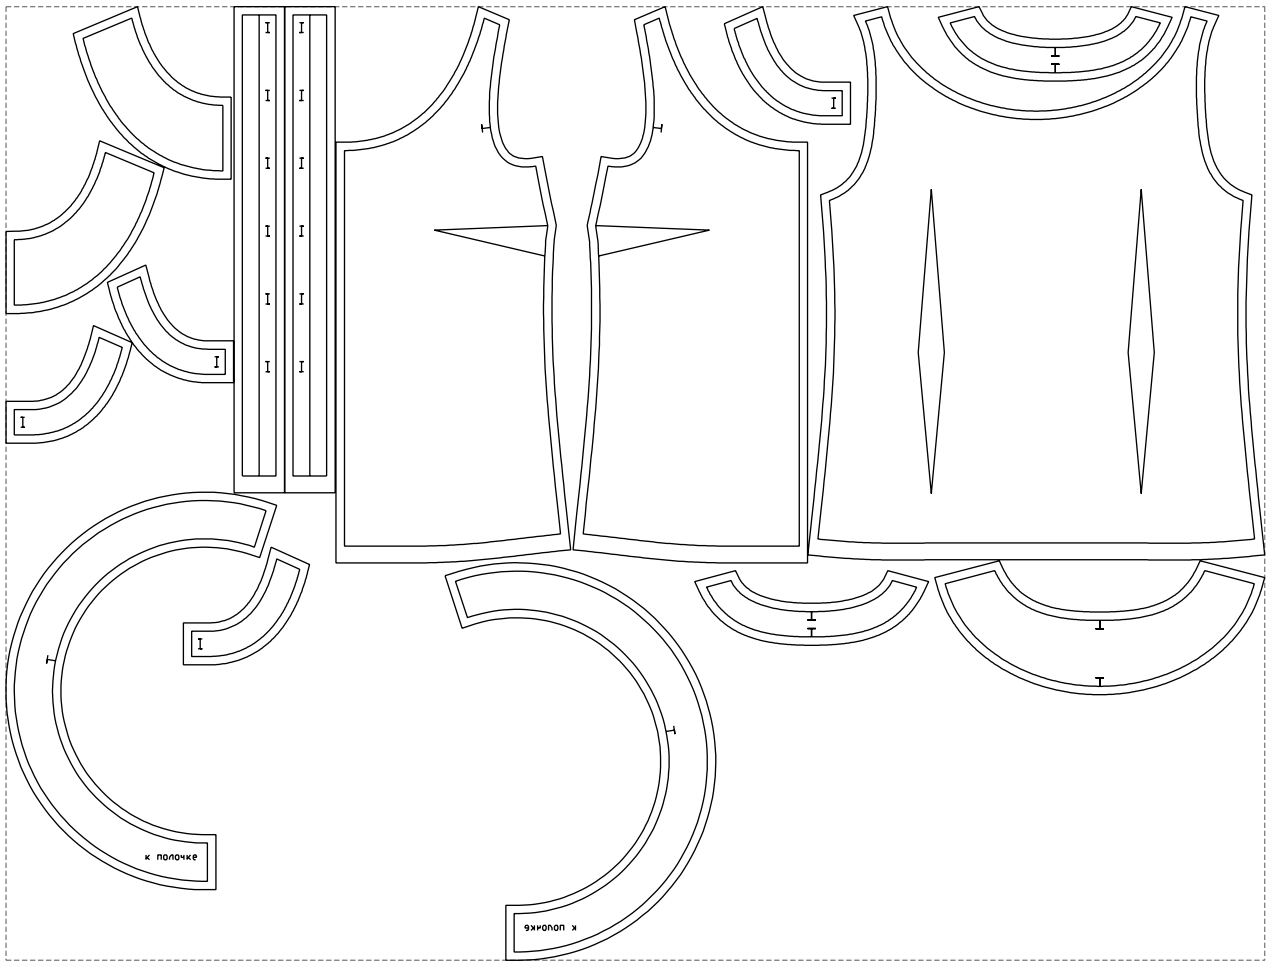

Not for print

Paper size: A4, size:1399.00 x662.73 mm

# Example

size:1499.00 x1136.02 mm

Maneken =1 ver.0

rz\_1=170

rz\_16=88

rz\_17=75.6

rz\_18=67.6

rz\_19=96