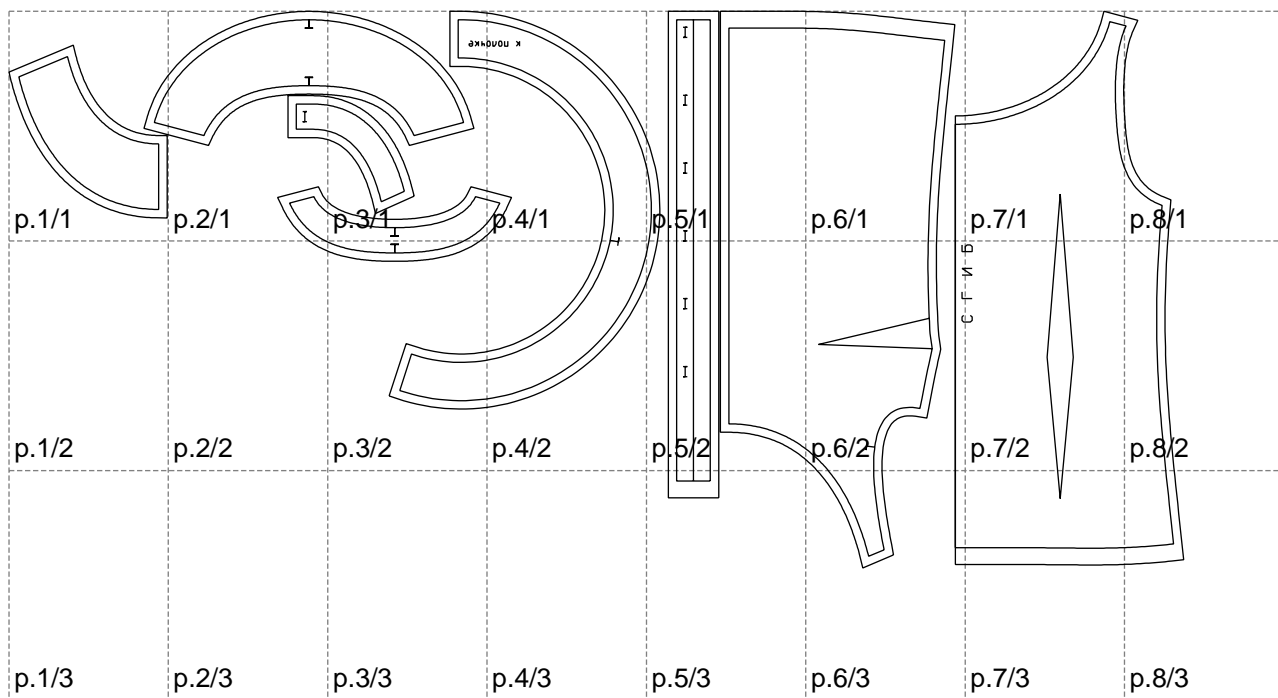

Not for print

Paper size: A4, size:1399.00 x662.73 mm

# Example

size:1499.00 x1136.02 mm

Maneken =1 ver.0

rz\_1=170

rz\_16=88

rz\_17=75.6

rz\_18=67.6

rz\_19=96

rz\_20=94.6

---

. . . . .  
. . . . .  
. . . . .