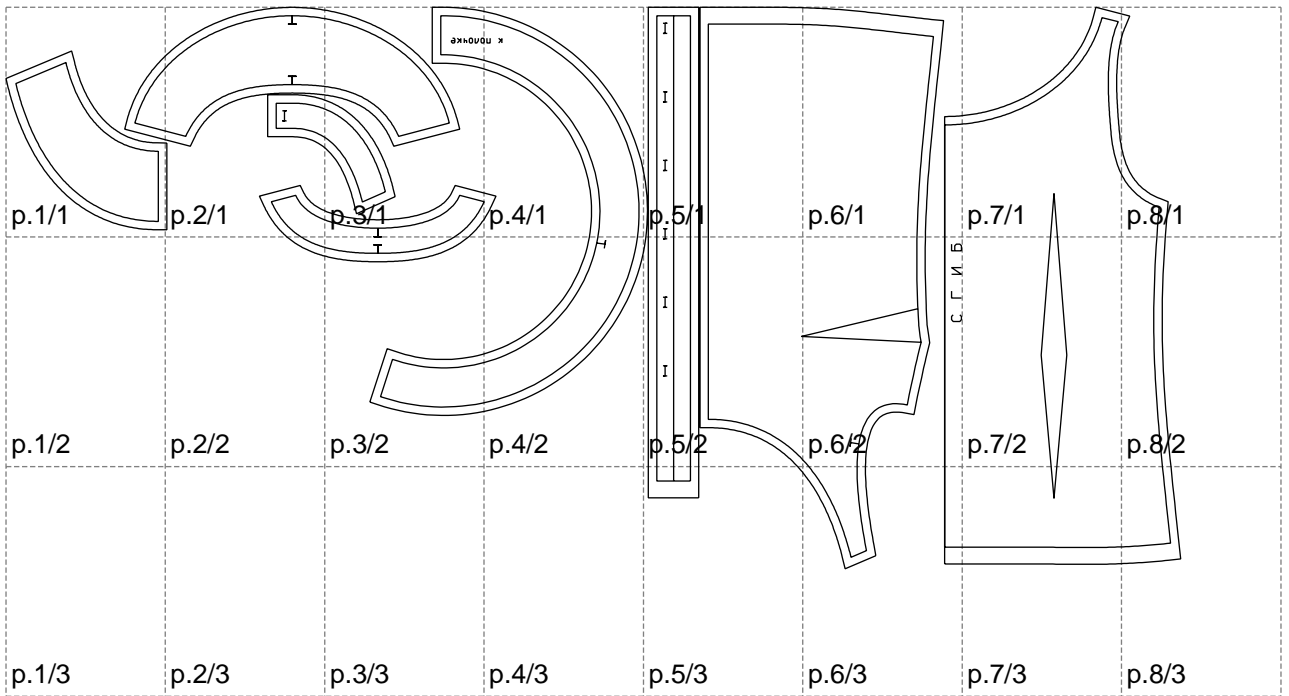

Not for print

Paper size: A4, size:1399.00 x668.55 mm

# Example

size:1499.00 x1151.38 mm

Maneken =1 ver.0

rz\_1=170

rz\_16=92

rz\_17=78.8

rz\_18=71.8

rz\_19=100

rz\_20=98.1

---

. . . . .  
. . . . .  
. . . . .