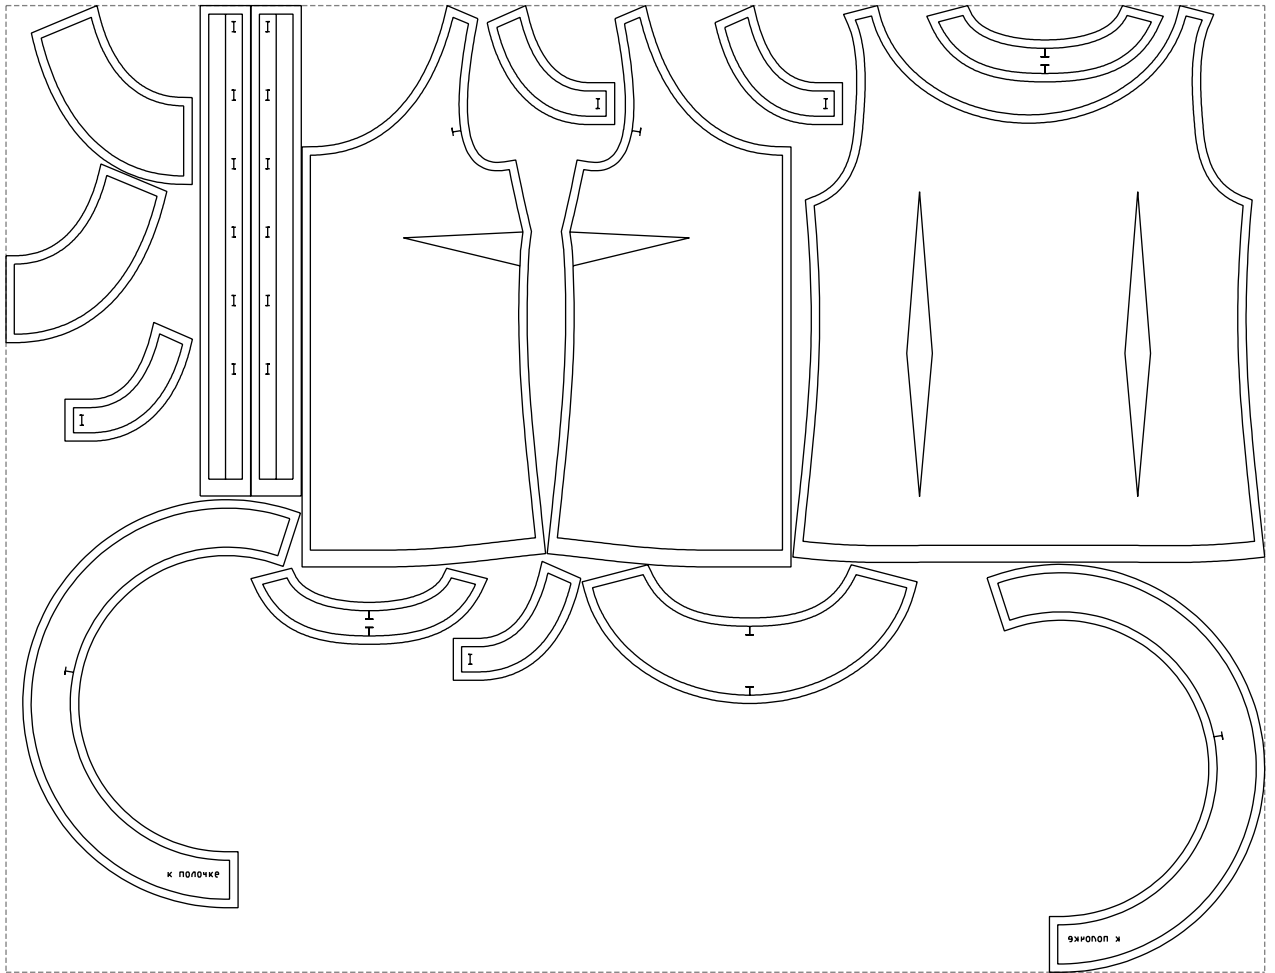

Not for print

Paper size: A4, size:1399.00 x668.55 mm

# Example

size:1499.00 x1151.38 mm

Maneken =1 ver.0

rz\_1=170

rz\_16=92

rz\_17=78.8

rz\_18=71.8

rz\_19=100