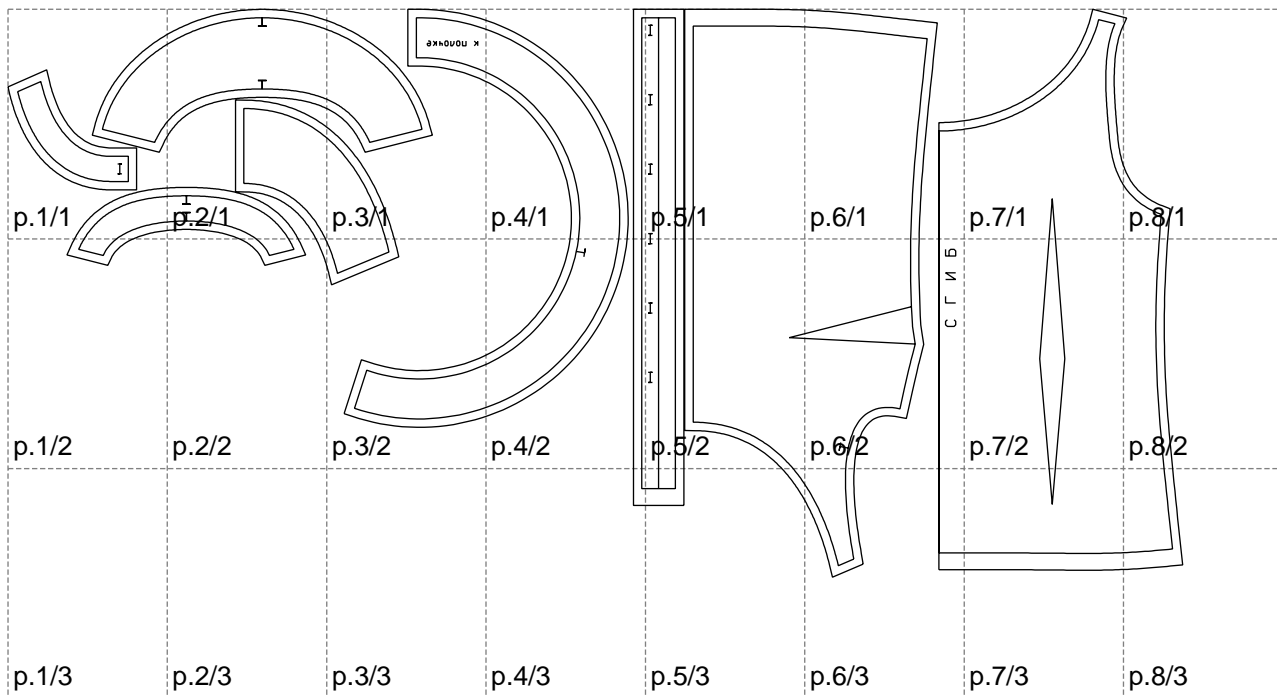

Not for print

Paper size: A4, size:1399.00 x676.11 mm

# Example

size:1499.00 x1174.74 mm

Maneken =1 ver.0

rz\_1=170

rz\_16=96

rz\_17=82

rz\_18=76

rz\_19=104

rz\_20=101.8

---

. . . . .  
. . . . .  
. . . . .