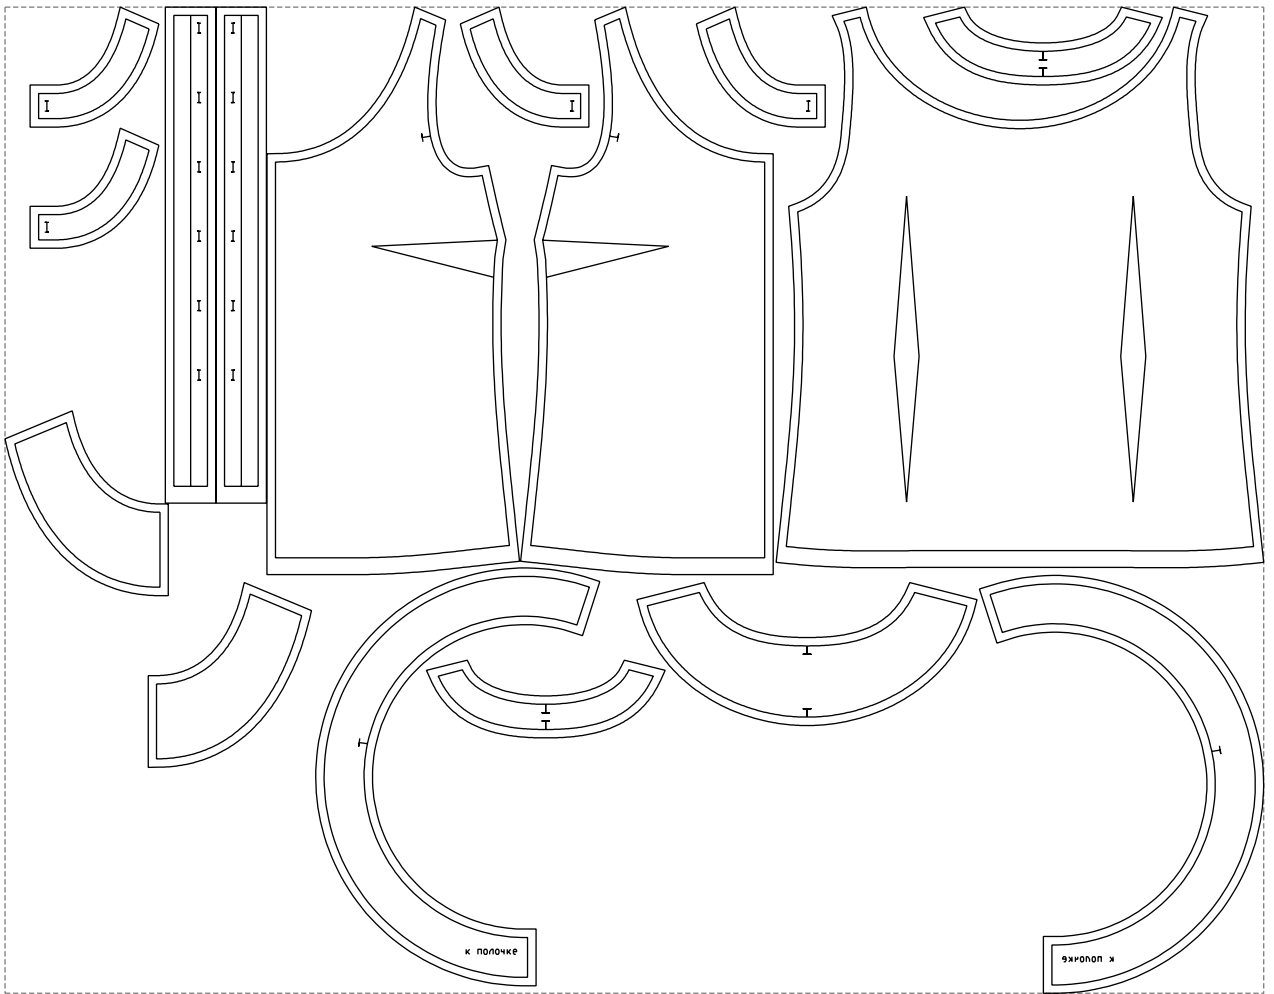

Not for print

Paper size: A4, size:1399.00 x676.11 mm

# Example

size:1499.00 x1174.74 mm

Maneken =1 ver.0

rz\_1=170

rz\_16=96

rz\_17=82

rz\_18=76

rz\_19=104

rz\_20=101.8

---

. . . . .  
. . . . .  
. . . . .