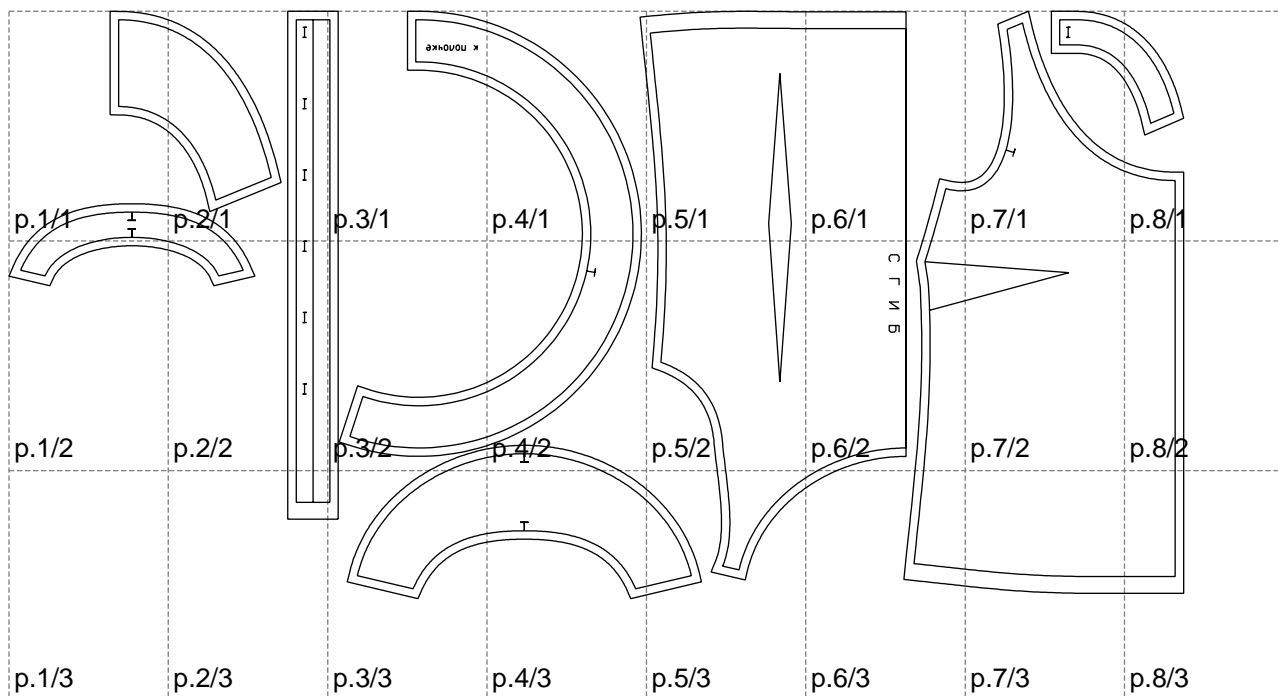

Not for print

Paper size: A4, size:1399.00 x699.27 mm

# Example

size:1458.83 x1215.42 mm

Maneken =1 ver.0

rz\_1=170

rz\_16=108

rz\_17=92.5

rz\_18=89.2

rz\_19=116

rz\_20=113

---

. . . . .  
. . . . .  
. . . . .