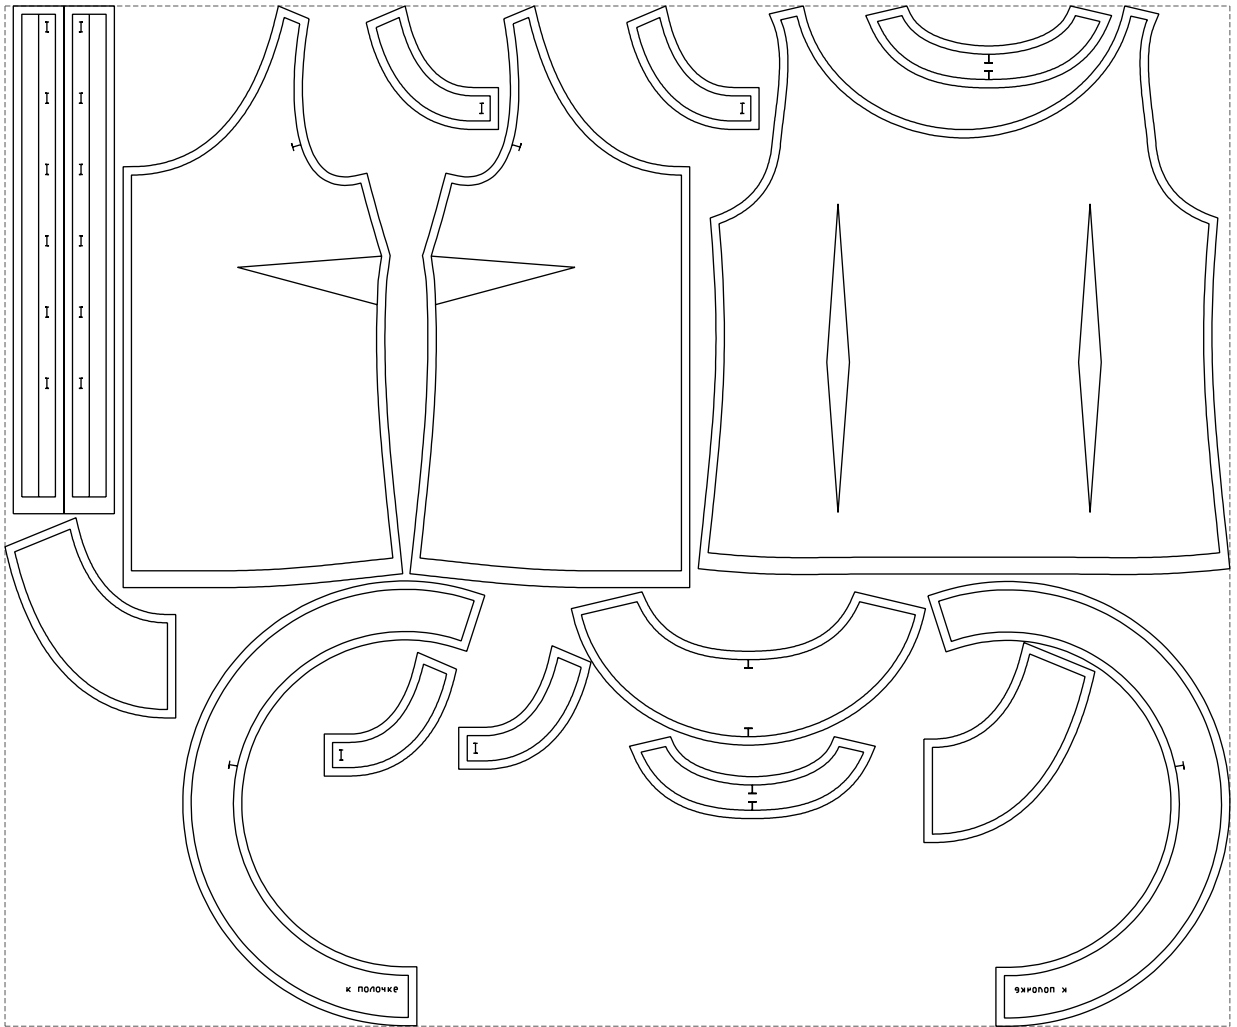

Not for print

Paper size: A4, size:1399.00 x699.27 mm

# Example

size:1458.83 x1215.42 mm

Maneken =1 ver.0

rz\_1=170

rz\_16=108

rz\_17=92.5

rz\_18=89.2

rz\_19=116