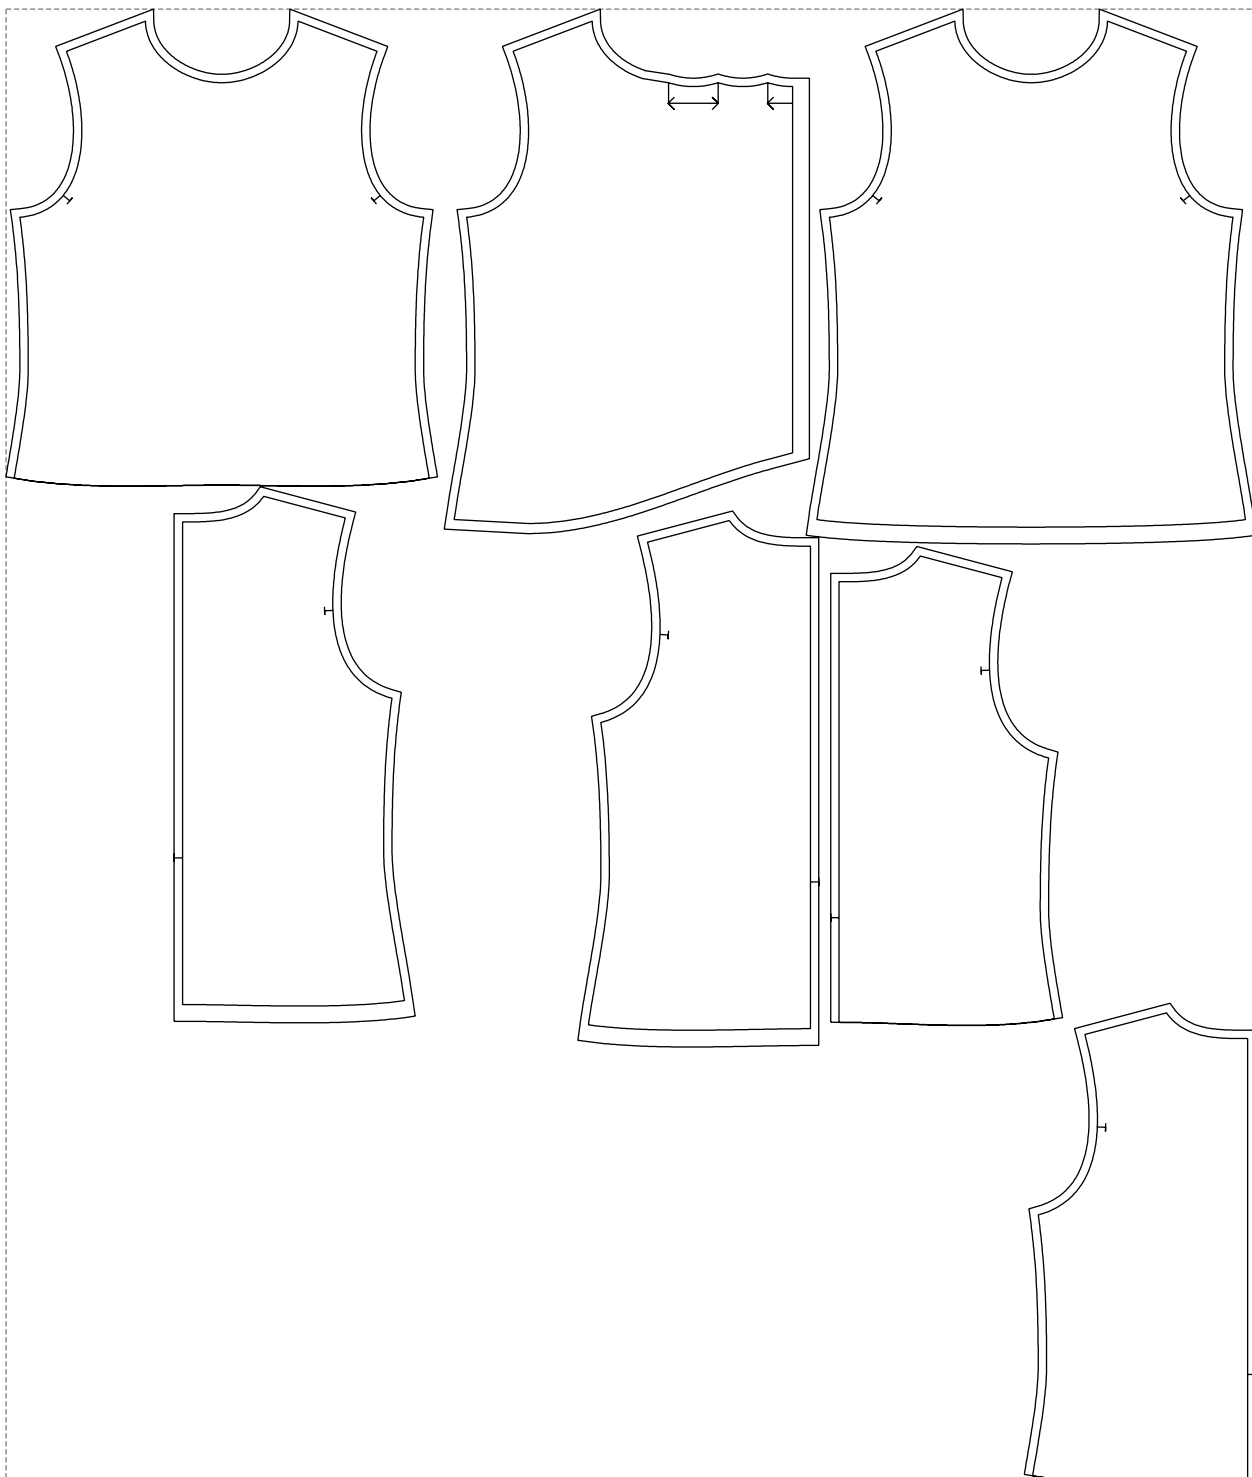

Not for print

Paper size: A4, size:1278.70 x1134.59 mm

# Example

size:1488.95 x1754.88 mm

Maneken =1 ver.0

rz\_1=170

rz\_16=88

rz\_17=75.6

rz\_18=67.6

rz\_19=96

rz\_20=94.6

---

. . . . .  
. . . . .  
. . . . .