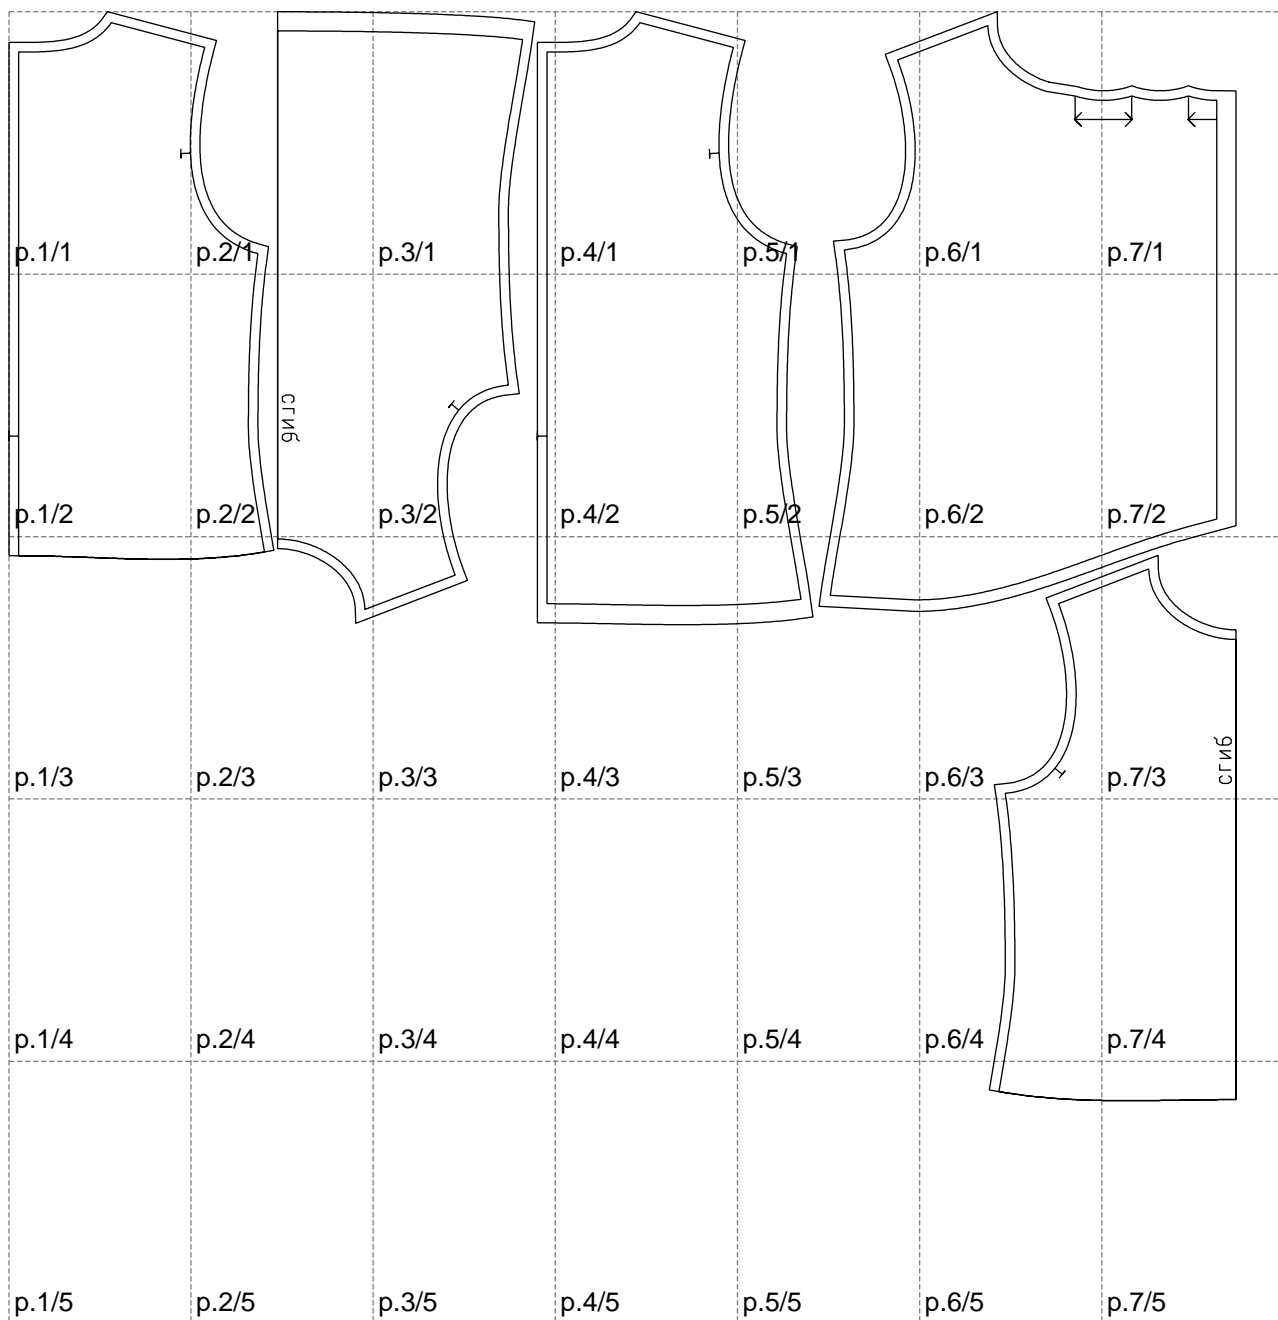

Not for print

Paper size: A4, size:1278.70 x1134.59 mm

# Example

size:1488.95 x1754.88 mm

Maneken =1 ver.0

rz\_1=170

rz\_16=88

rz\_17=75.6

rz\_18=67.6

rz\_19=96

rz\_20=94.6

---

. . . . .  
. . . . .  
. . . . .