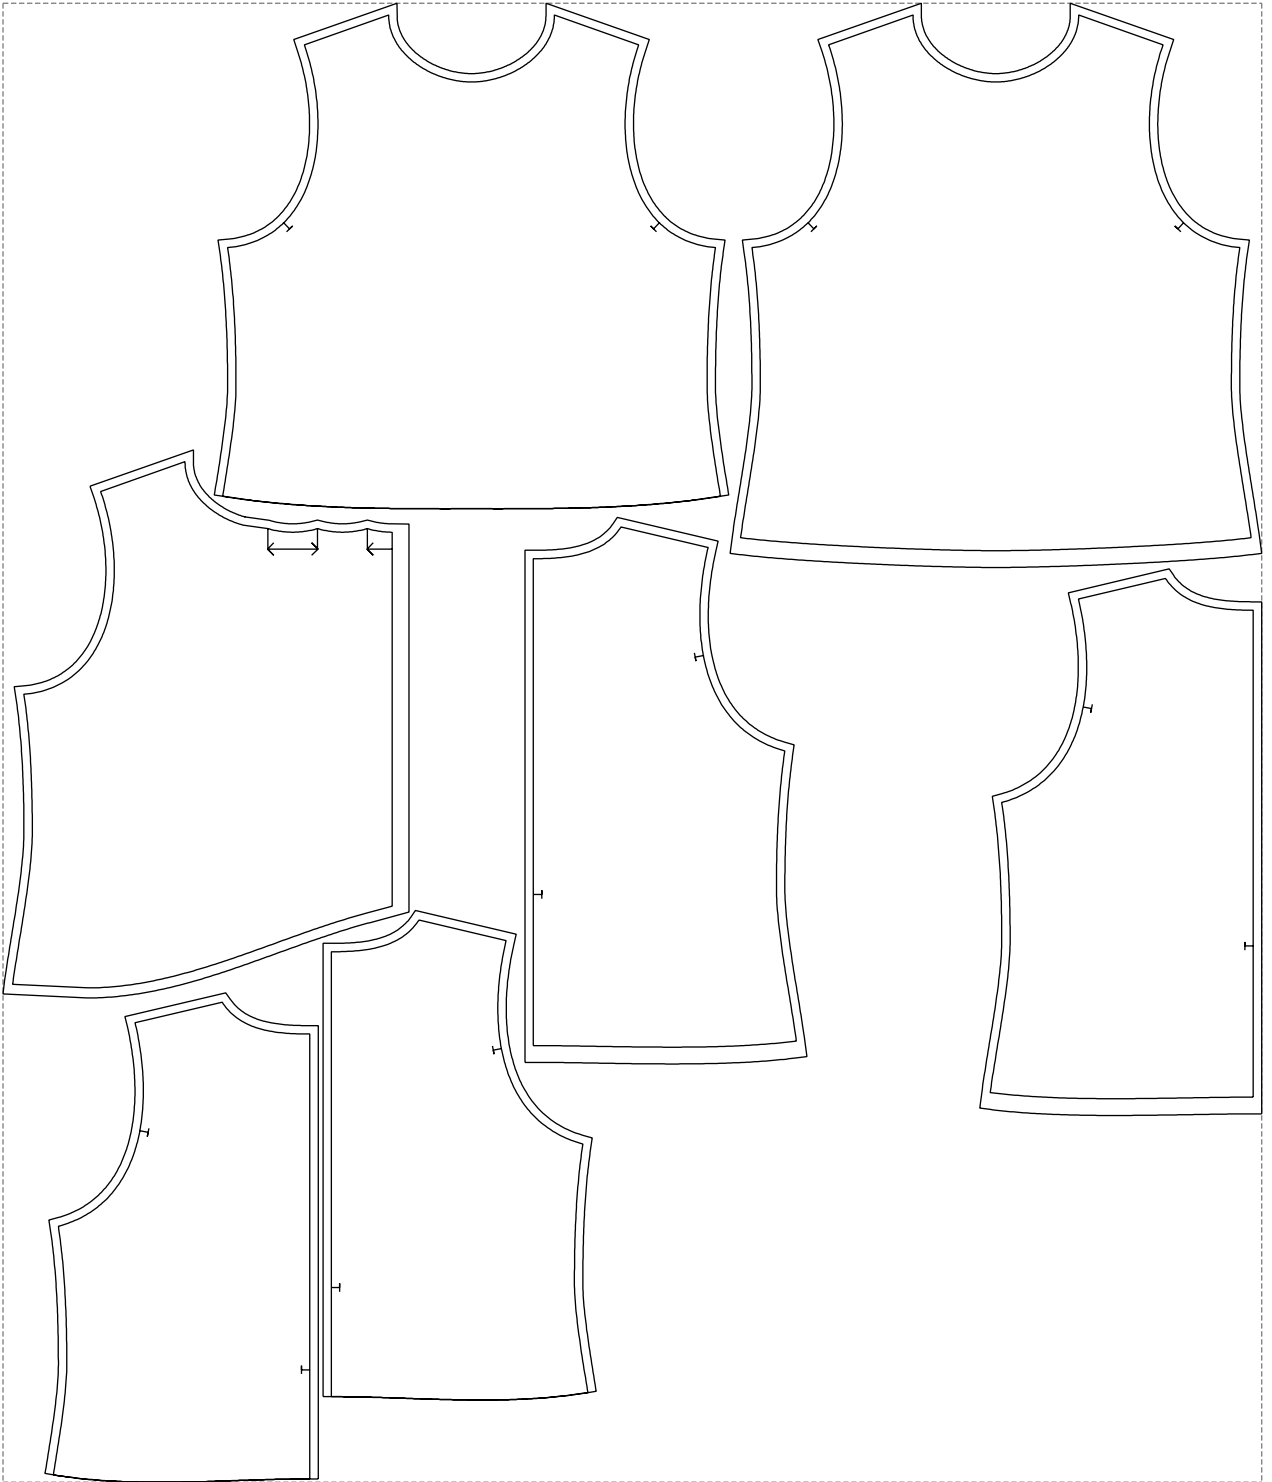

Not for print

Paper size: A4, size:1399.00 x1183.98 mm

# Example

size:1499.00 x1761.78 mm

Maneken =1 ver.0

rz\_1=170

rz\_16=108

rz\_17=92.5

rz\_18=89.2

rz\_19=116