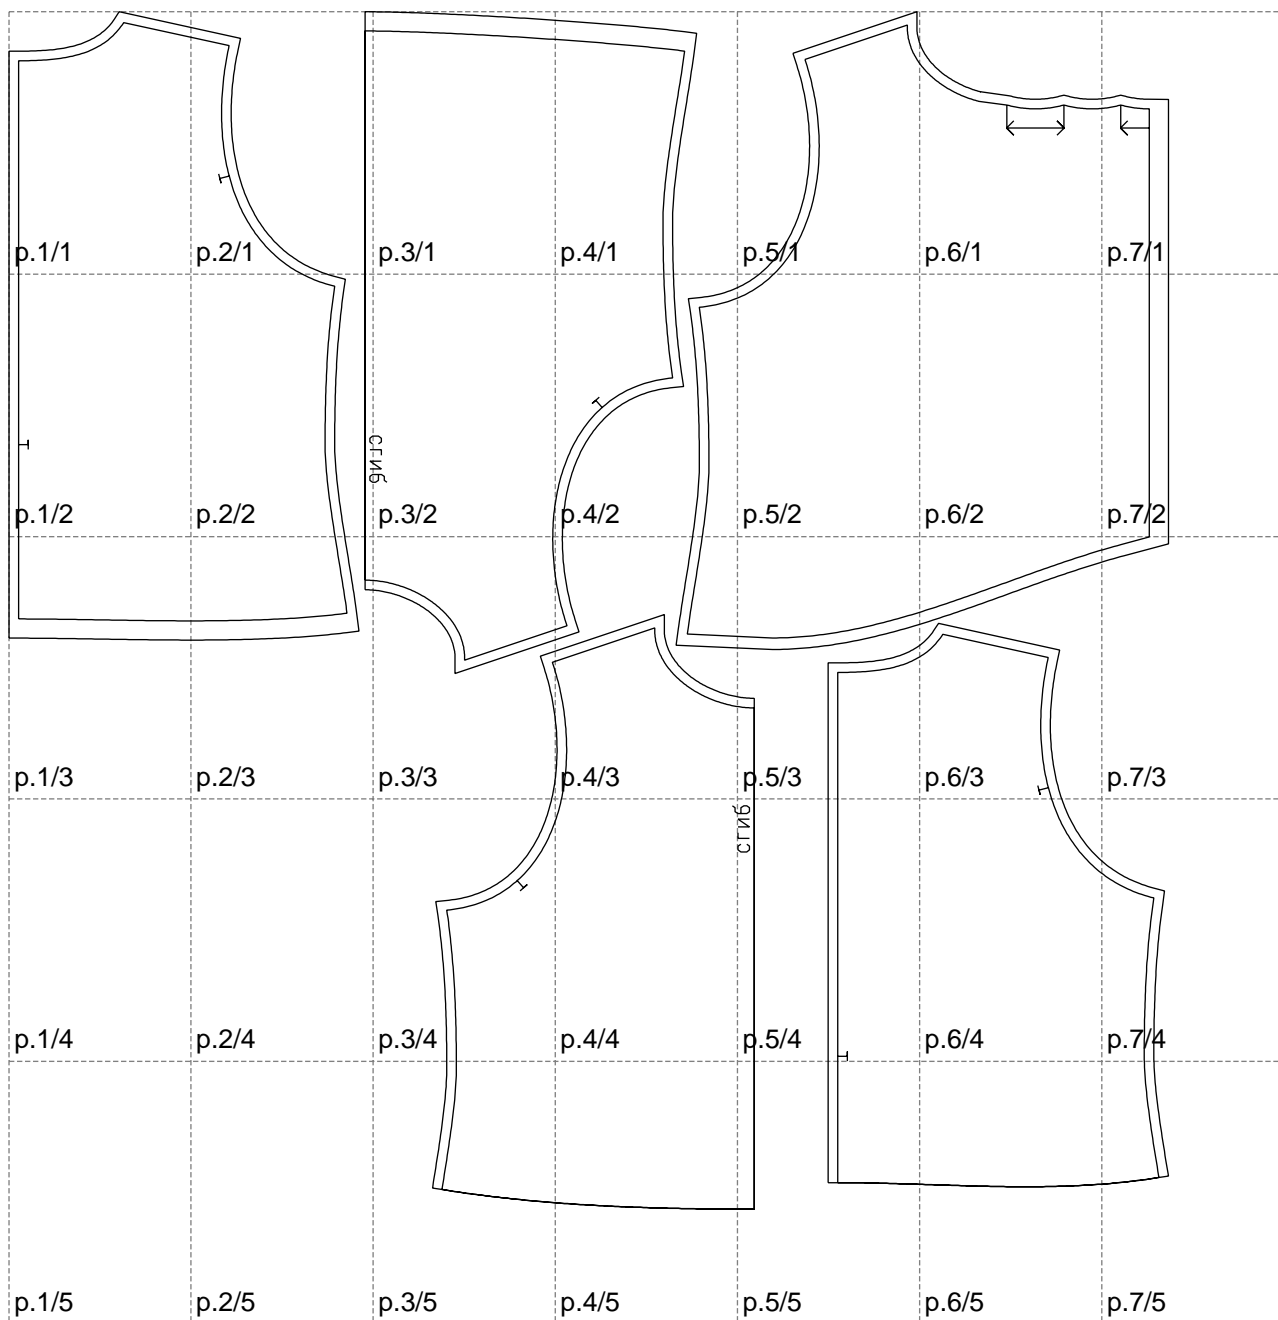

Not for print

Paper size: A4, size:1208.25 x1247.57 mm

# Example

size:1499.00 x1832.38 mm

Maneken =1 ver.0

rz\_1=170

rz\_16=120

rz\_17=104

rz\_18=103.6

rz\_19=128

rz\_20=125.1

---

. . . . .  
. . . . .  
. . . . .