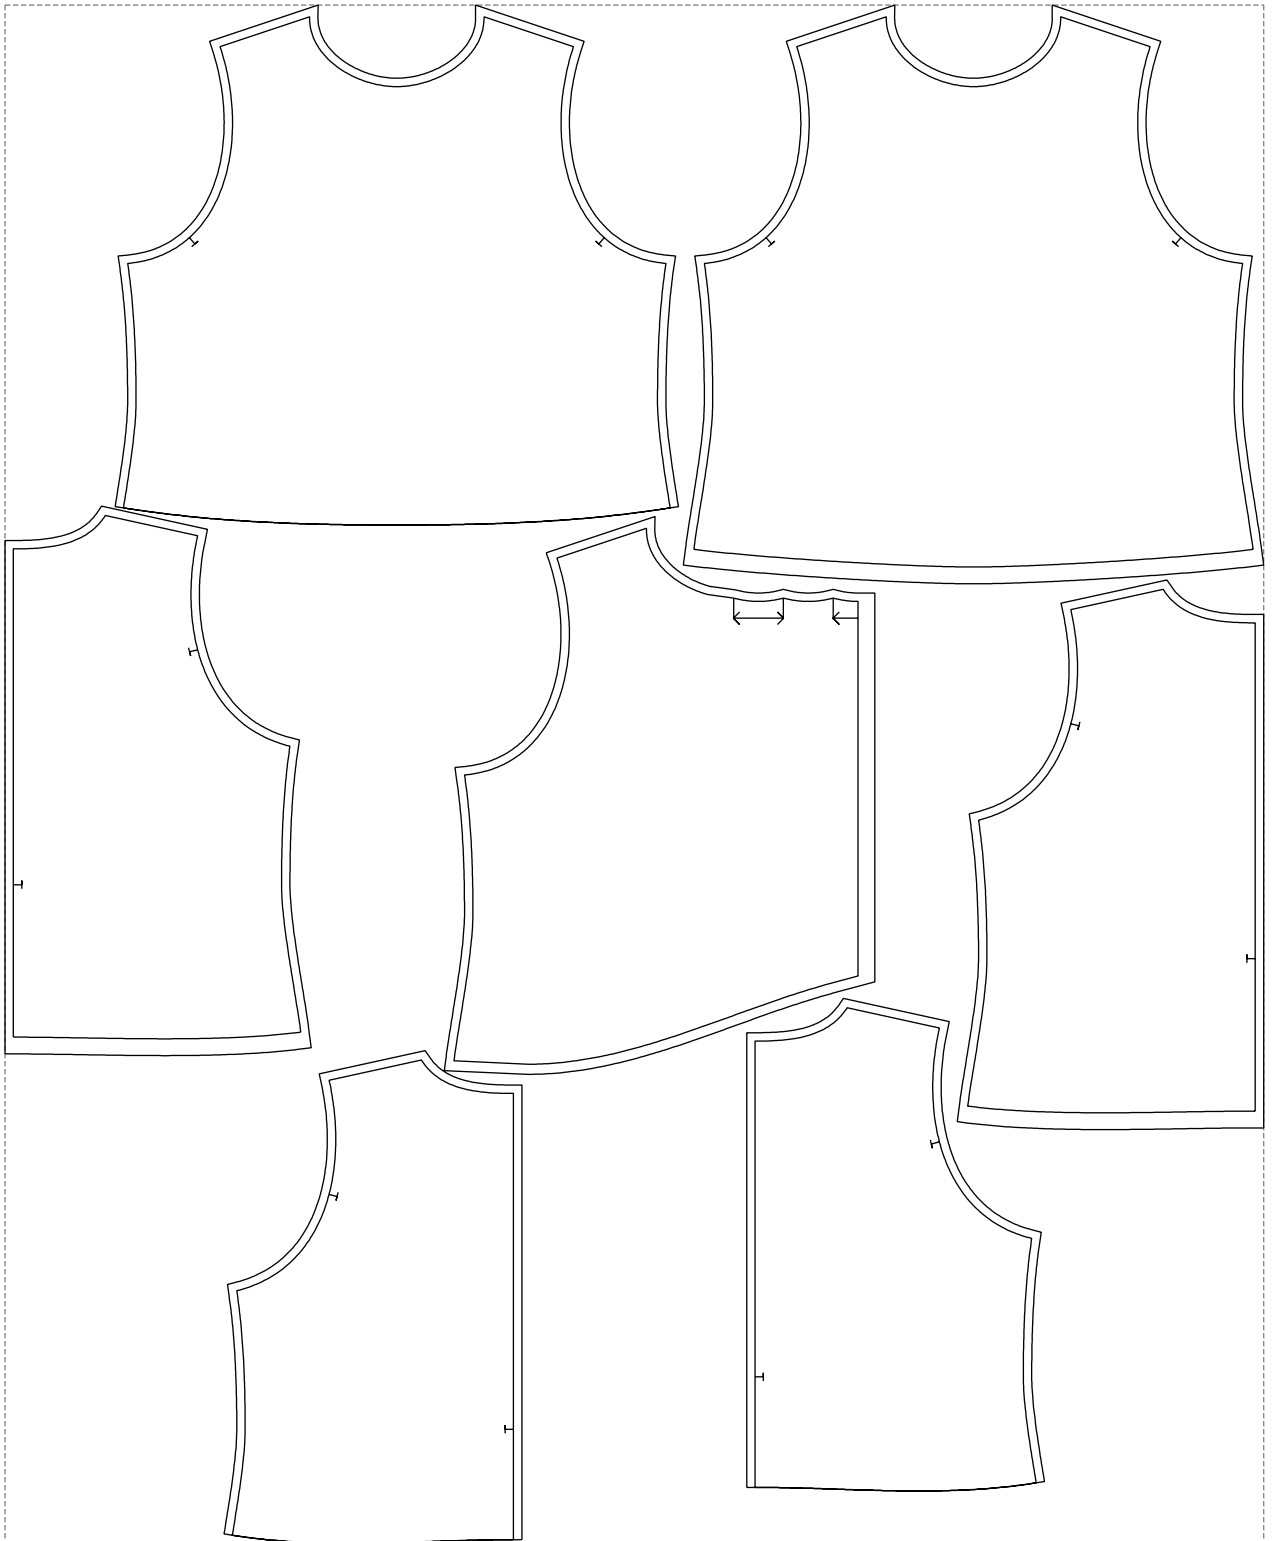

Not for print

Paper size: A4, size:1208.25 x1247.57 mm

# Example

size:1499.00 x1832.38 mm

Maneken =1 ver.0

rz\_1=170

rz\_16=120

rz\_17=104

rz\_18=103.6

rz\_19=128

rz\_20=125.1

---

. . . . .  
. . . . .  
. . . . .