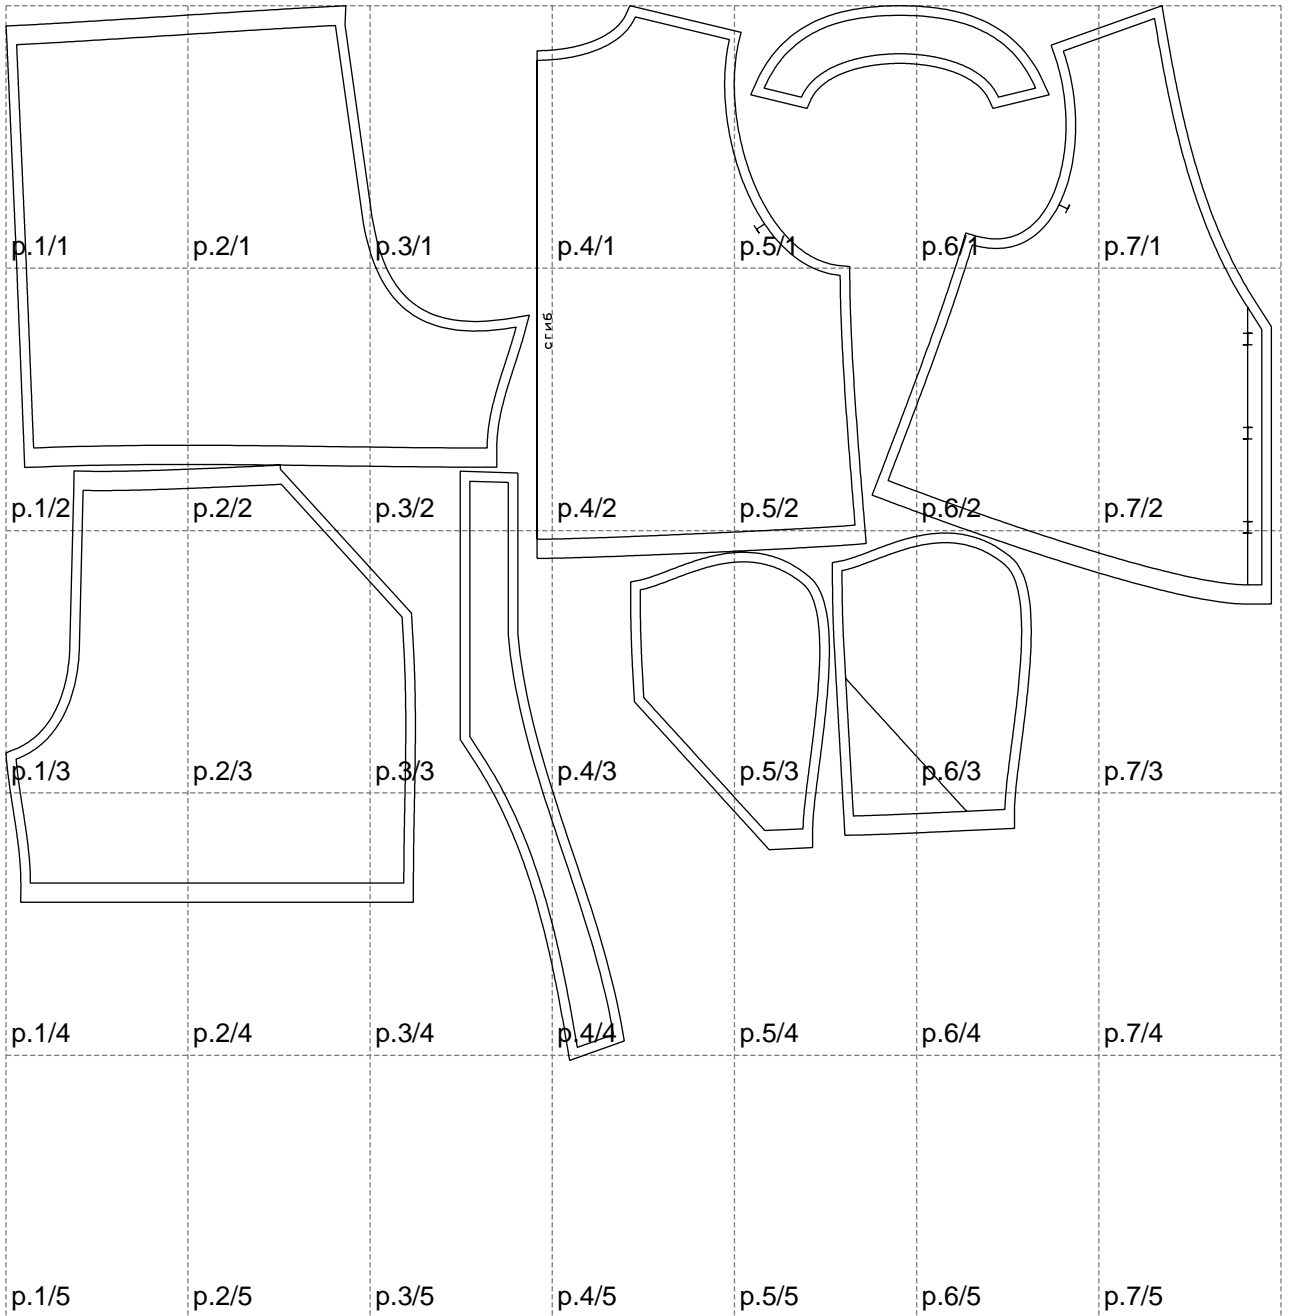

Not for print

Paper size: A4, size:1318.81 x1098.80 mm

# Example

size:1499.00 x1823.06 mm

Maneken =1 ver.0

rz\_1=170

rz\_16=116

rz\_17=100

rz\_18=98.8

rz\_19=124

rz\_20=121

---

. . . . .  
. . . . .  
. . . . .