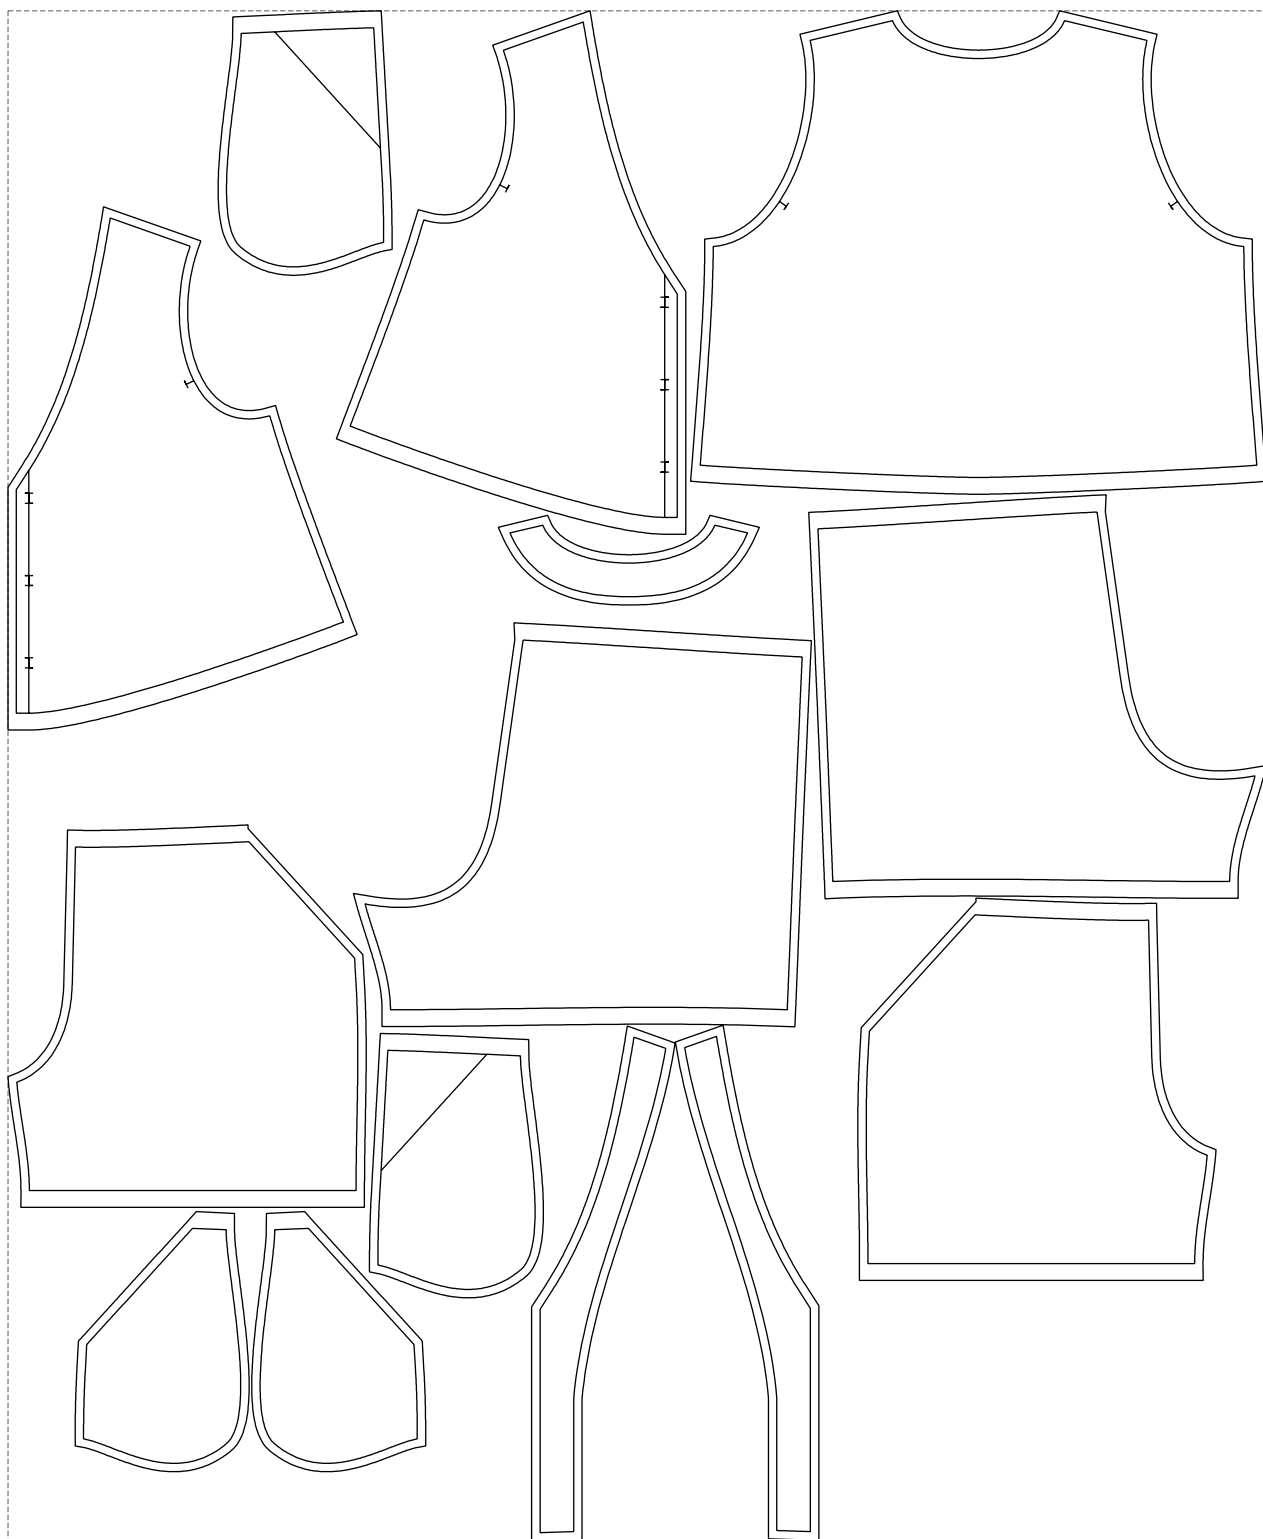

Not for print

Paper size: A4, size:1318.81 x1098.80 mm

# Example

size:1499.00 x1823.06 mm

Maneken =1 ver.0

rz\_1=170

rz\_16=116

rz\_17=100

rz\_18=98.8

rz\_19=124

rz\_20=121

---

. . . . .  
. . . . .  
. . . . .