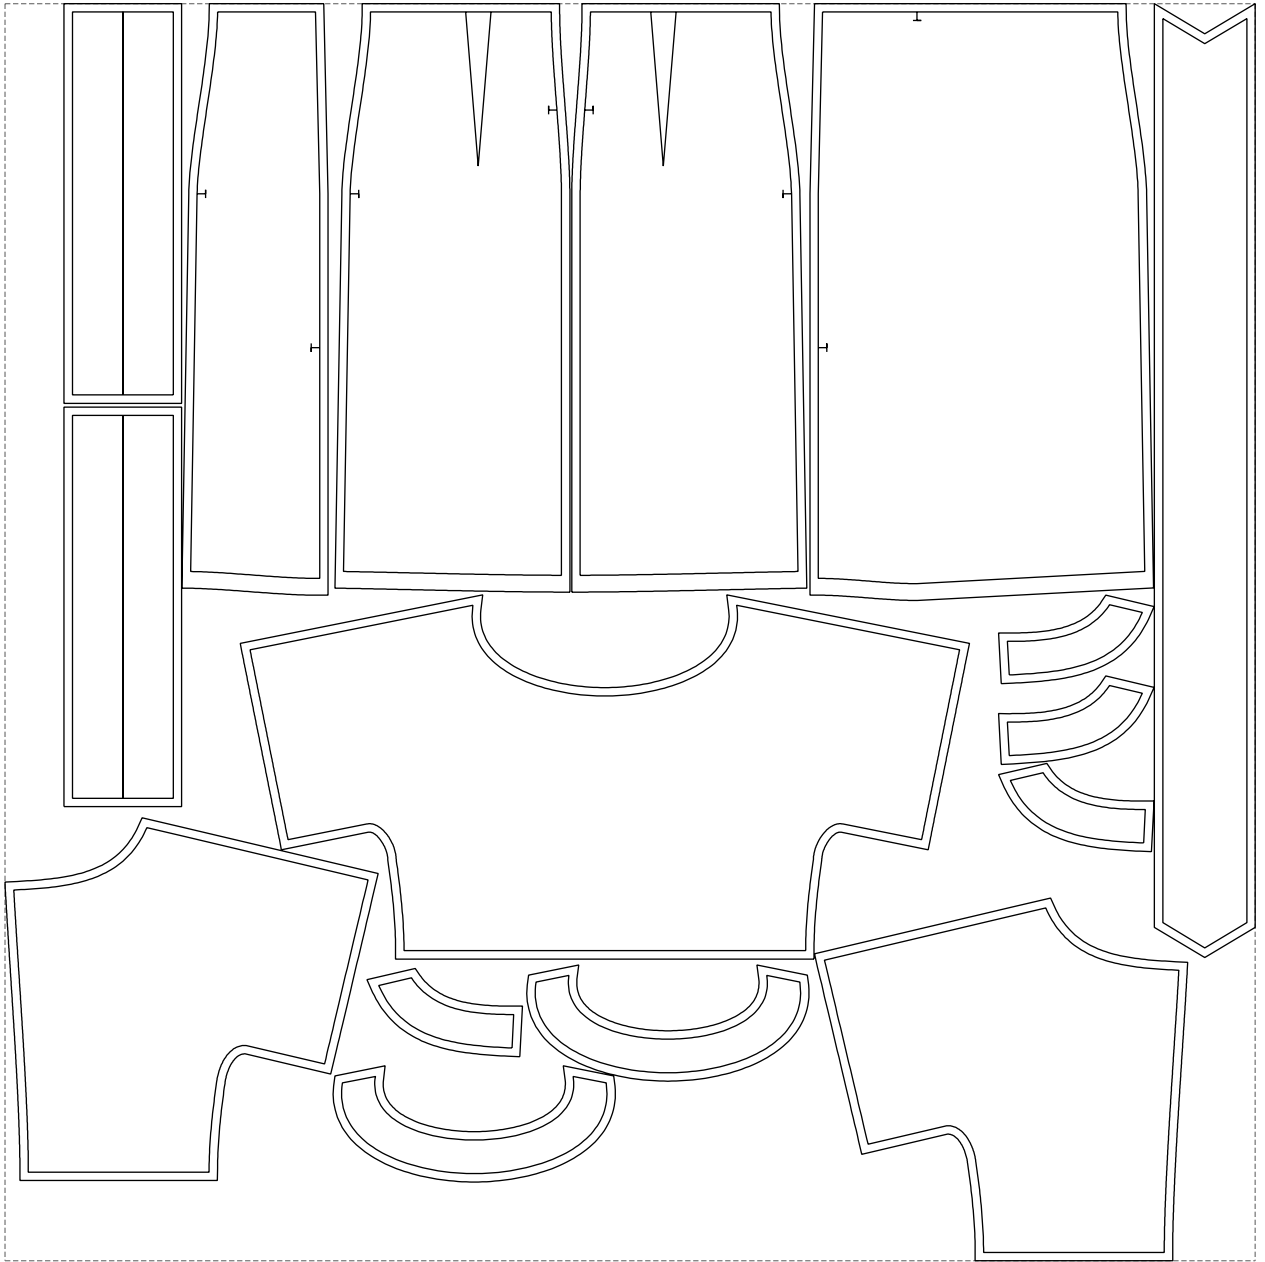

Not for print

Paper size: A4, size:1399.00 x1138.07 mm

# Example

size:1488.96 x1497.46 mm

Maneken =1 ver.0

rz\_1=170

rz\_16=92

rz\_17=78.8

rz\_18=71.8

rz\_19=100