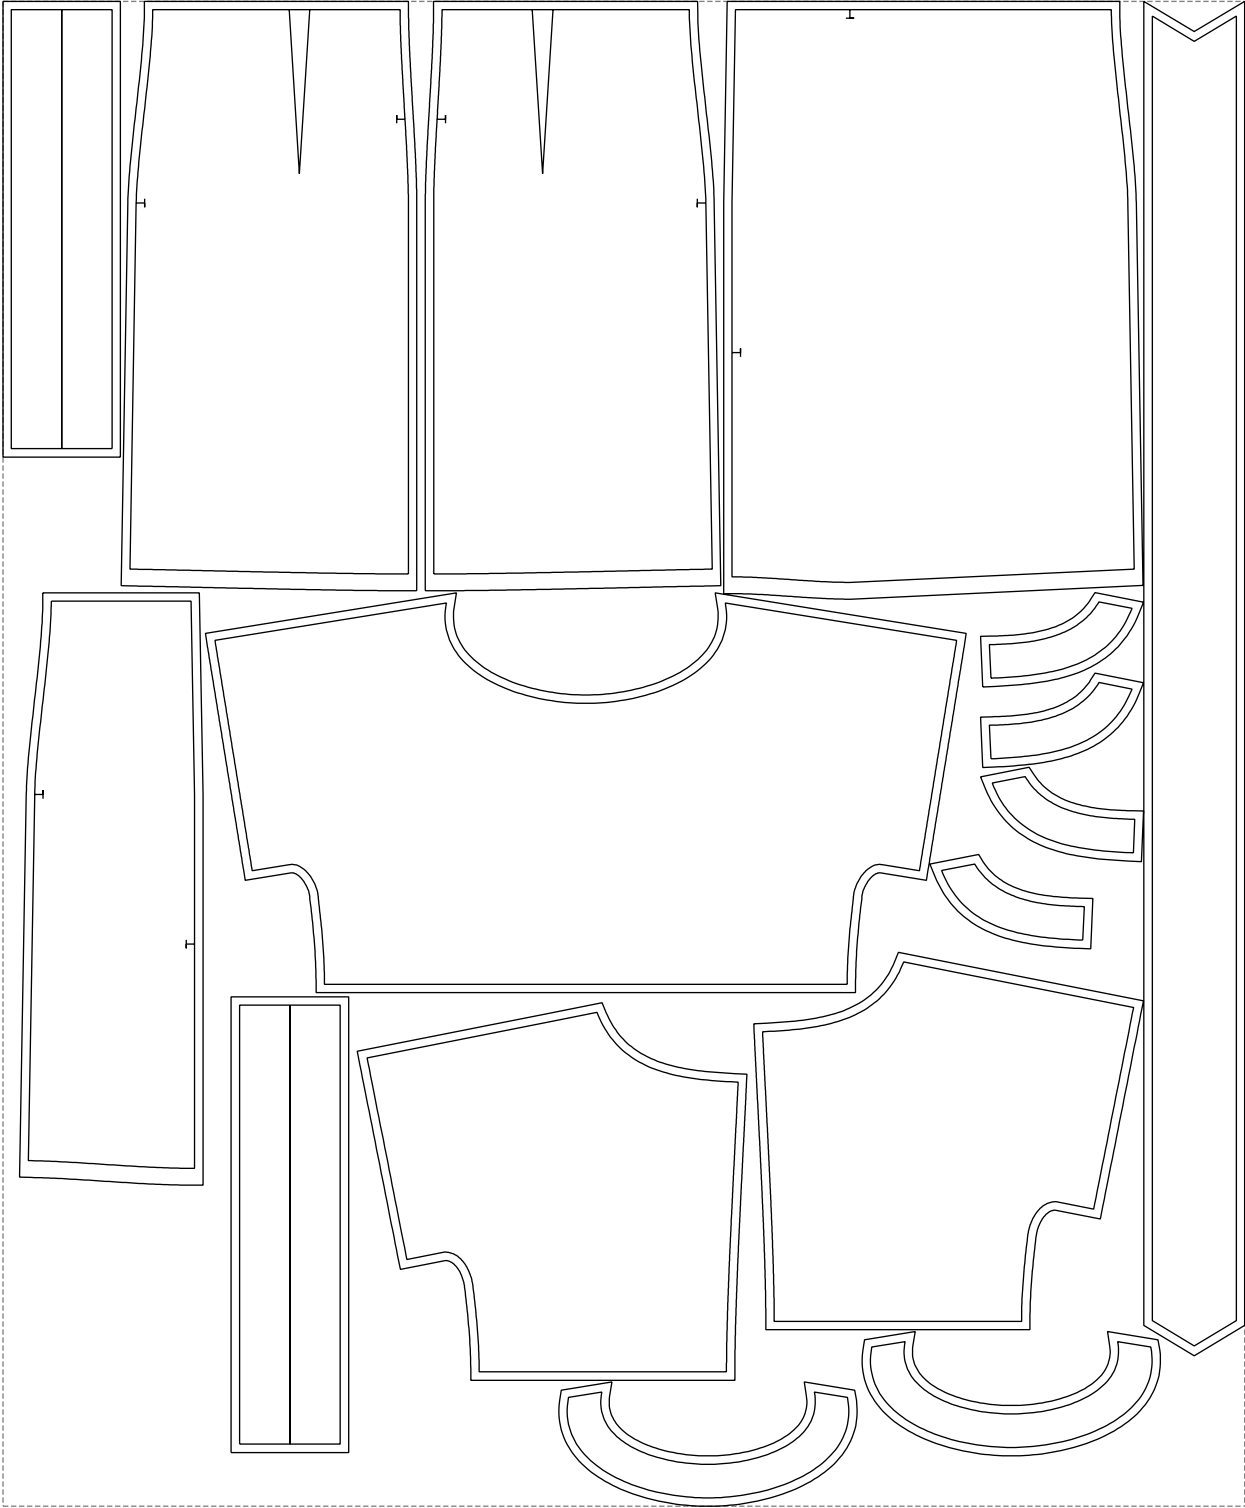

Not for print

Paper size: A4, size:1399.00 x1613.32 mm

# Example

size:1478.87 x1792.71 mm

Maneken =1 ver.0

rz\_1=170

rz\_16=120

rz\_17=104

rz\_18=103.6

rz\_19=128

rz\_20=125.1

---

. . . . .  
. . . . .  
. . . . .