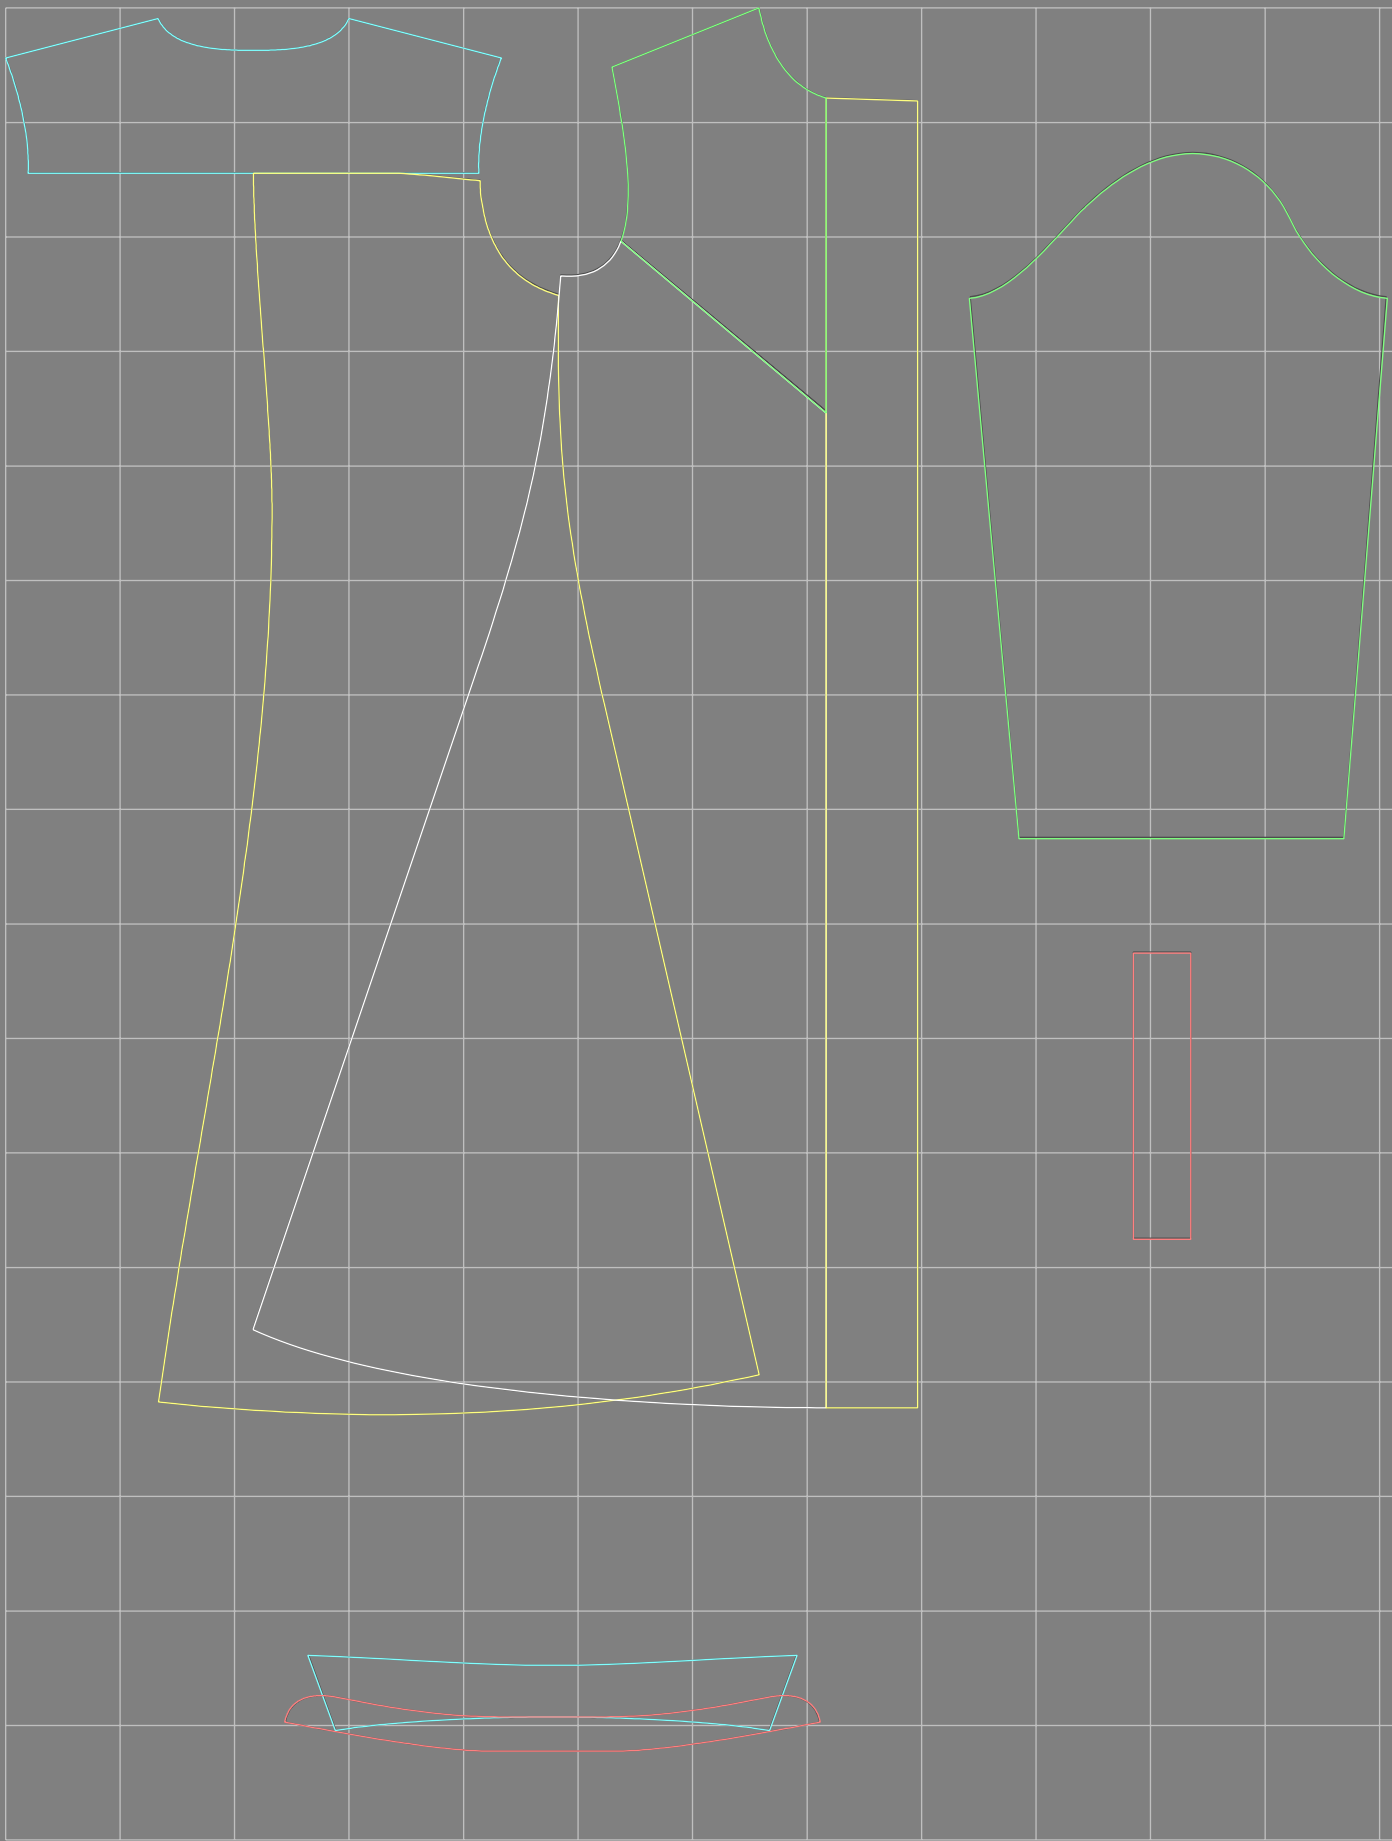

Not for print

Paper size: A4, size:1378.83 x1625.27 mm

Example

size:1499.00 x2695.84 mm

Maneken =1 ver.0

rz_1=170

rz_16=92

rz_17=78.8

rz_18=71.8

rz_19=100

rz_20=98.1

.
.
.