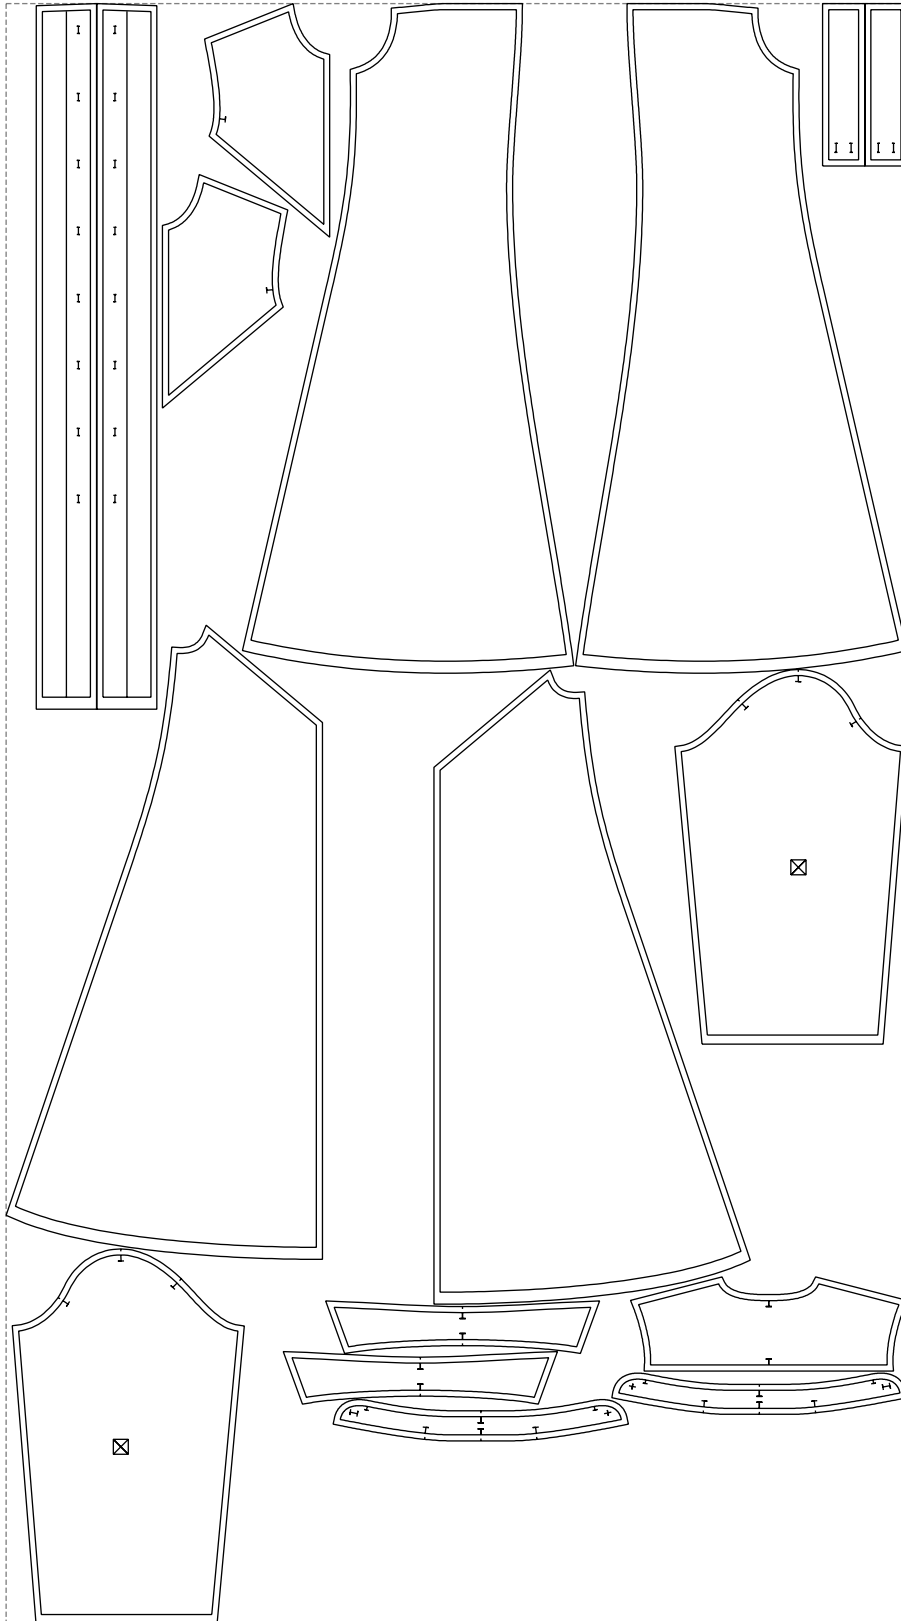

Not for print

Paper size: A4, size:1378.83 x1625.27 mm

Example

size:1499.00 x2695.84 mm

Maneken =1 ver.0

rz_1=170

rz_16=92

rz_17=78.8

rz_18=71.8

rz_19=100

rz_20=98.1

.
.
.