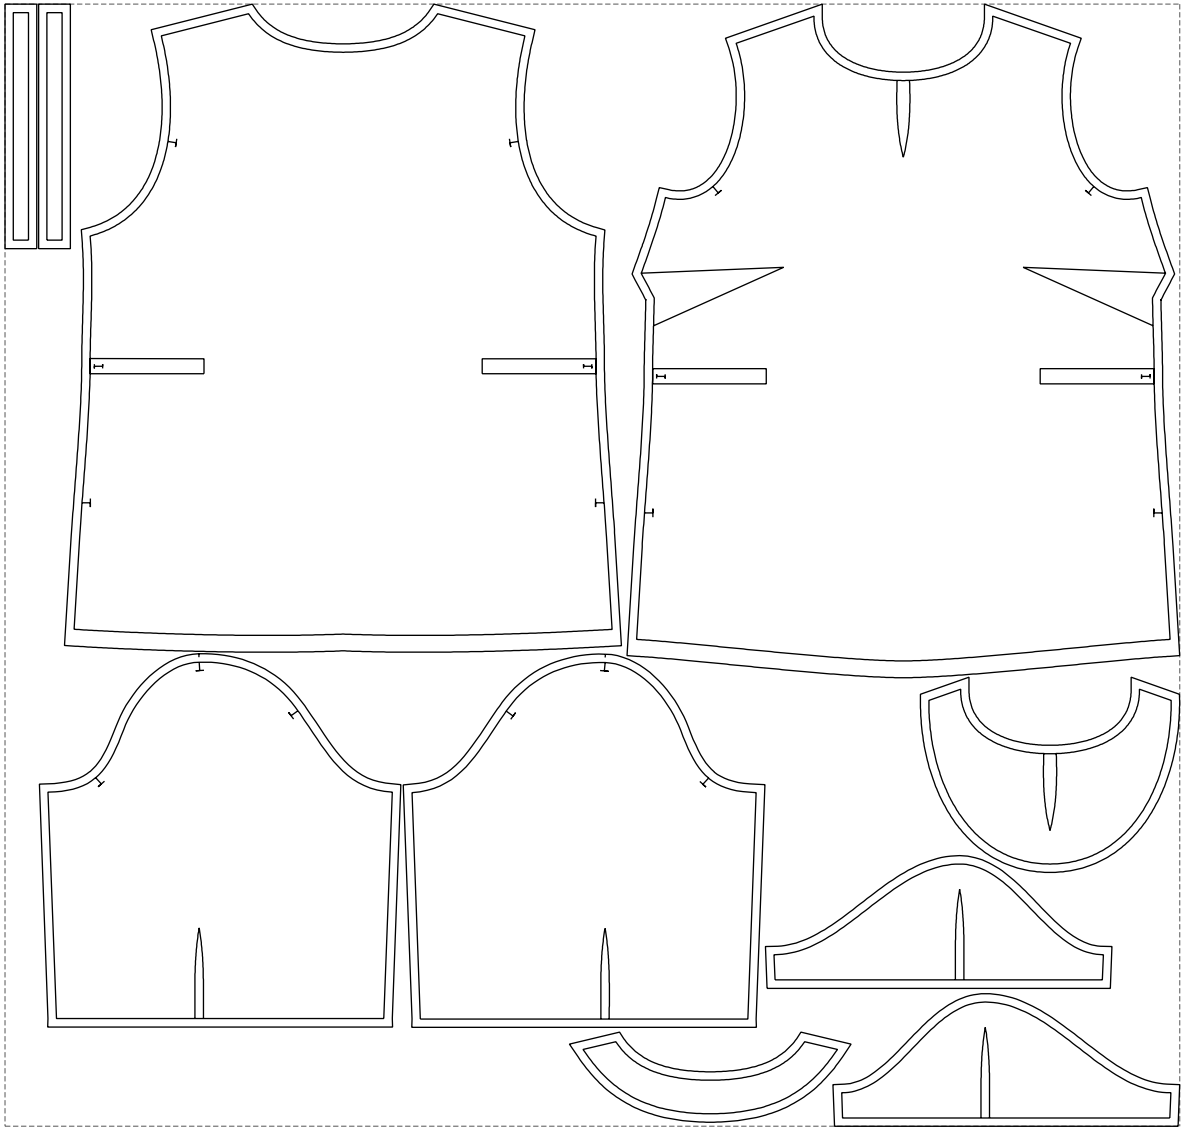

Not for print

Paper size: A4, size:1399.00 x802.31 mm

# Example

size:1398.93 x1336.68 mm

Maneken =1 ver.0

rz\_1=170

rz\_16=108

rz\_17=92.5

rz\_18=89.2

rz\_19=116