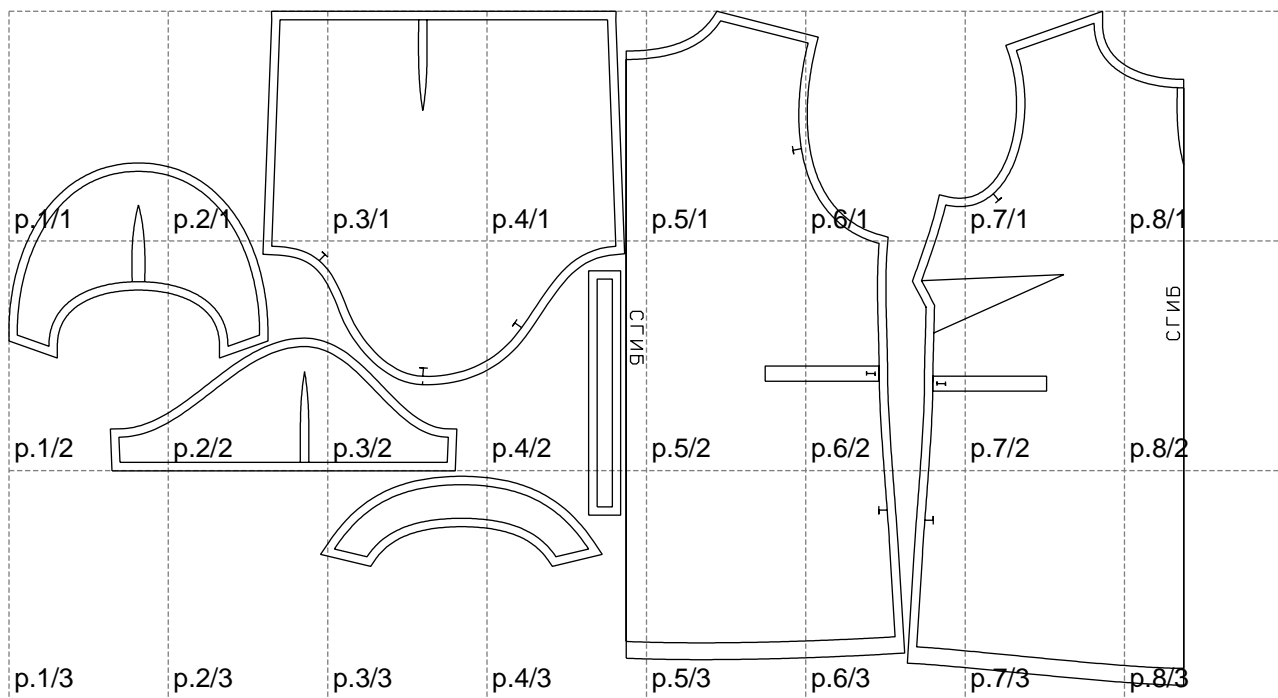

Not for print

Paper size: A4, size:1399.00 x802.31 mm

# Example

size:1398.93 x1336.68 mm

Maneken =1 ver.0

rz\_1=170

rz\_16=108

rz\_17=92.5

rz\_18=89.2

rz\_19=116

rz\_20=113

---

. . . . .  
. . . . .  
. . . . .