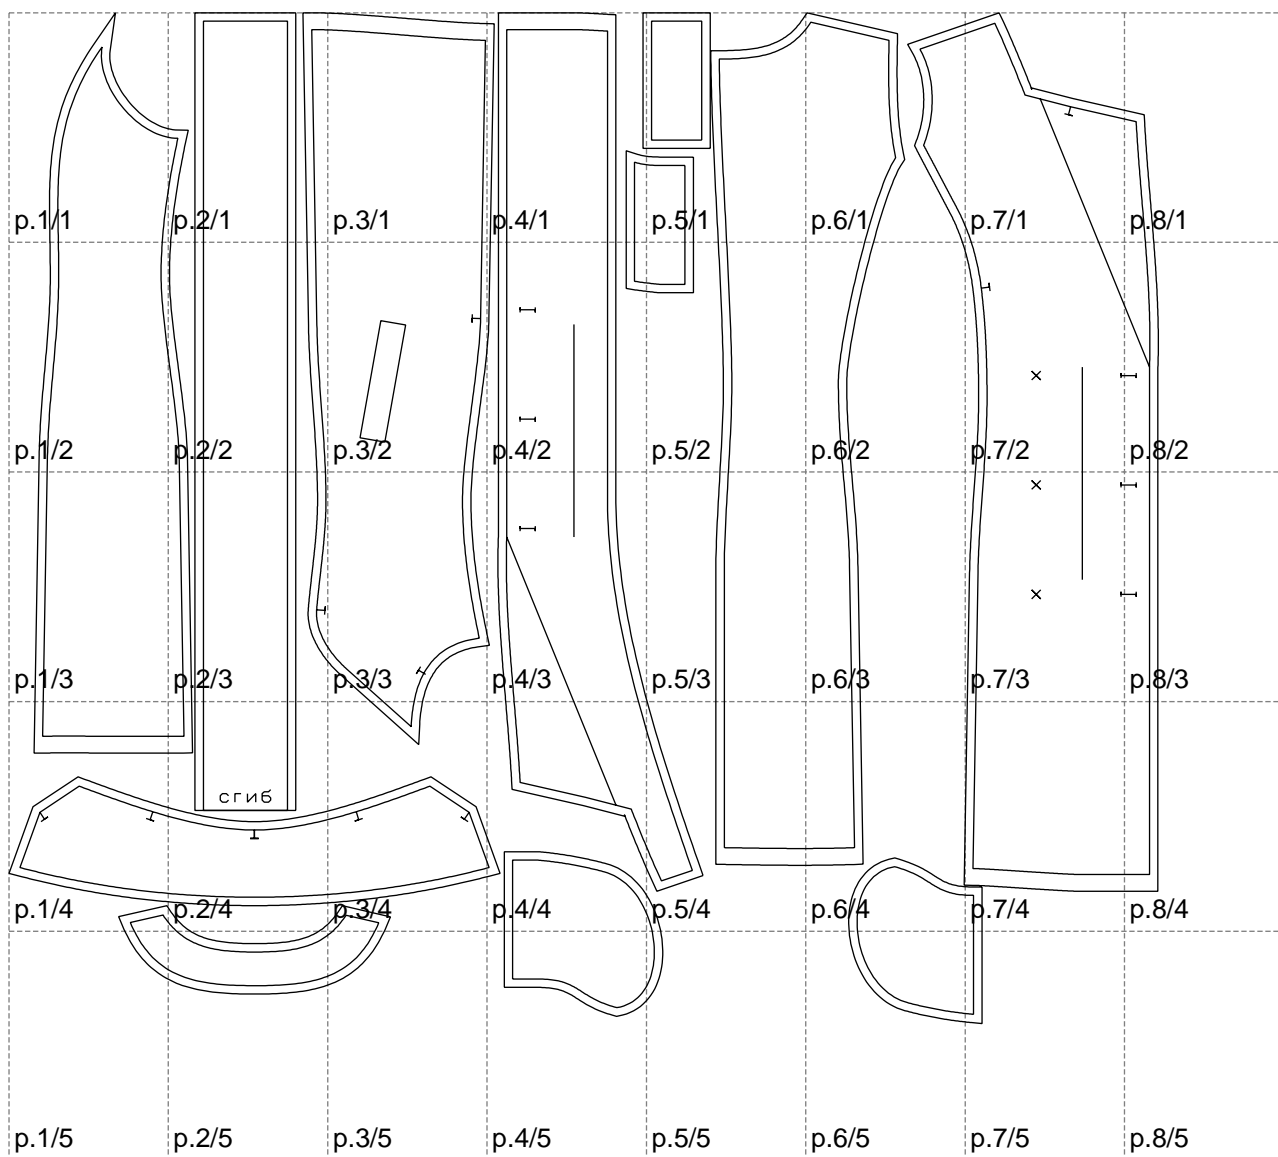

Not for print

Paper size: A4, size:1368.85 x1203.53 mm

# Example

size:1499.00 x2196.56 mm

Maneken =1 ver.0

rz\_1=170

rz\_16=112

rz\_17=96.2

rz\_18=94

rz\_19=120

rz\_20=117

---

. . . . .  
. . . . .  
. . . . .