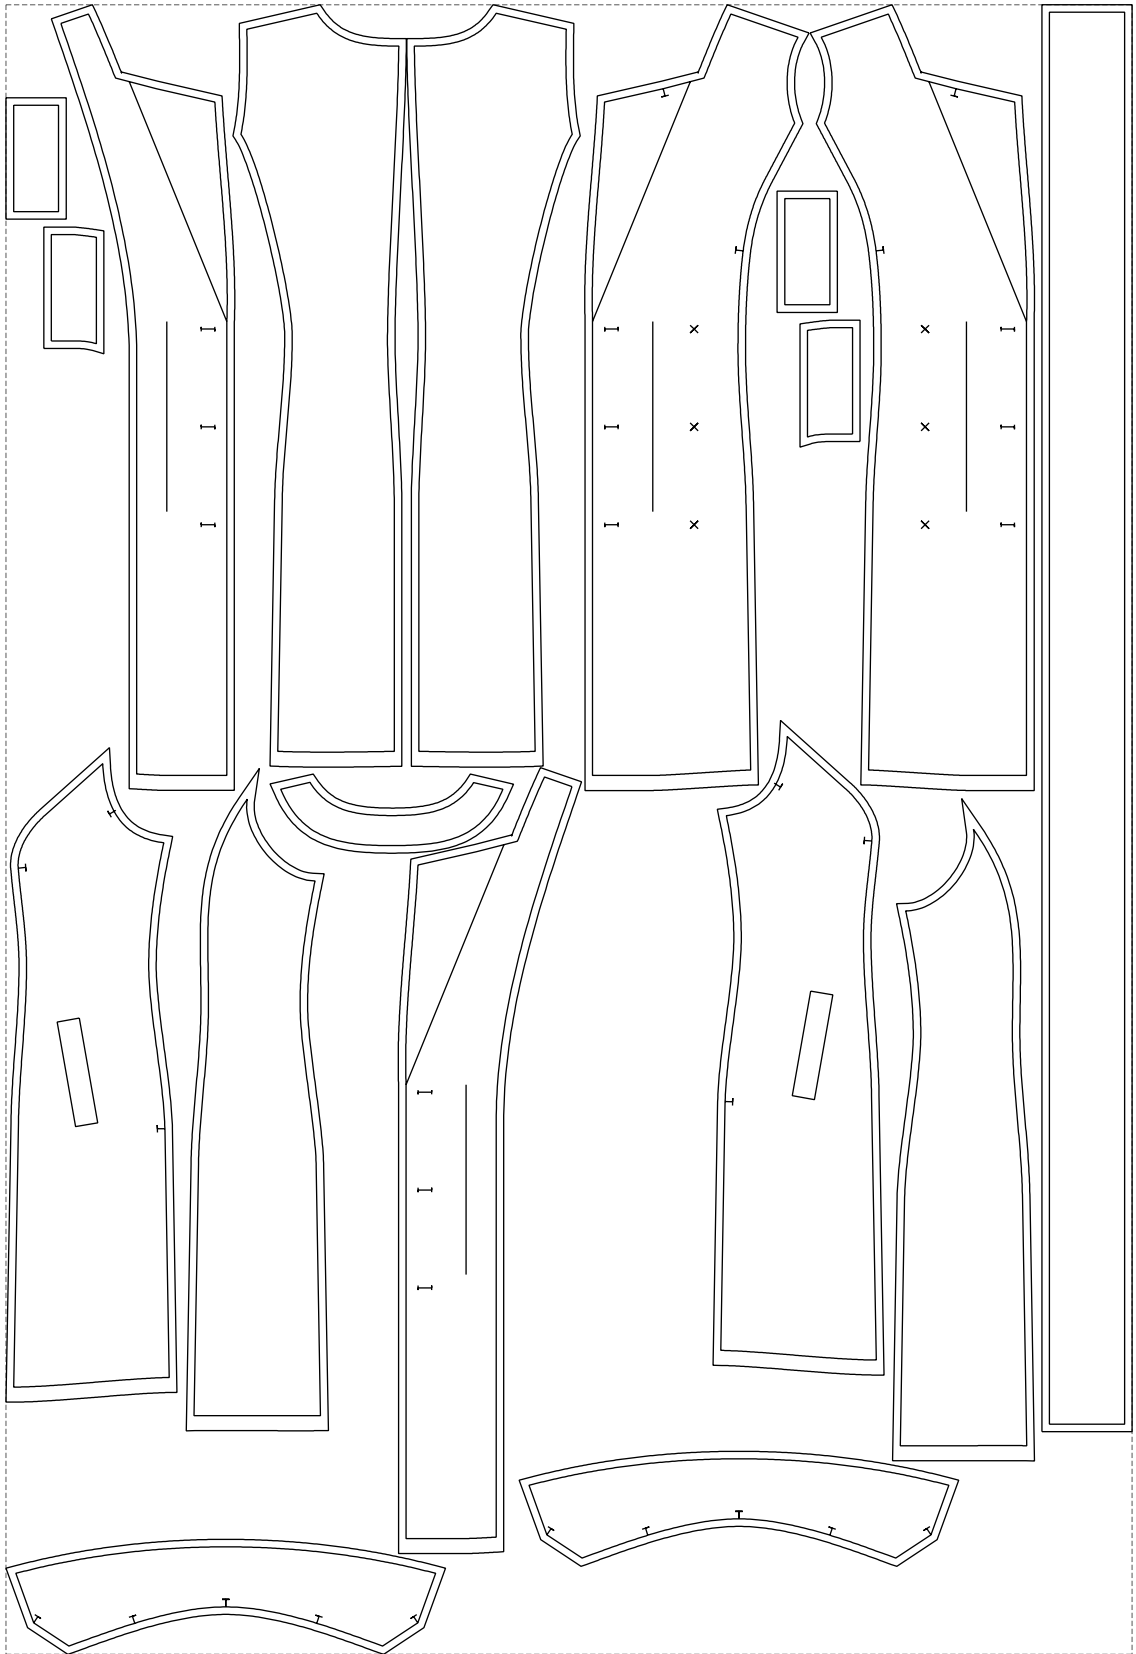

Not for print

Paper size: A4, size:1368.85 x1203.53 mm

# Example

size:1499.00 x2196.56 mm

Maneken =1 ver.0

rz\_1=170

rz\_16=112

rz\_17=96.2

rz\_18=94

rz\_19=120