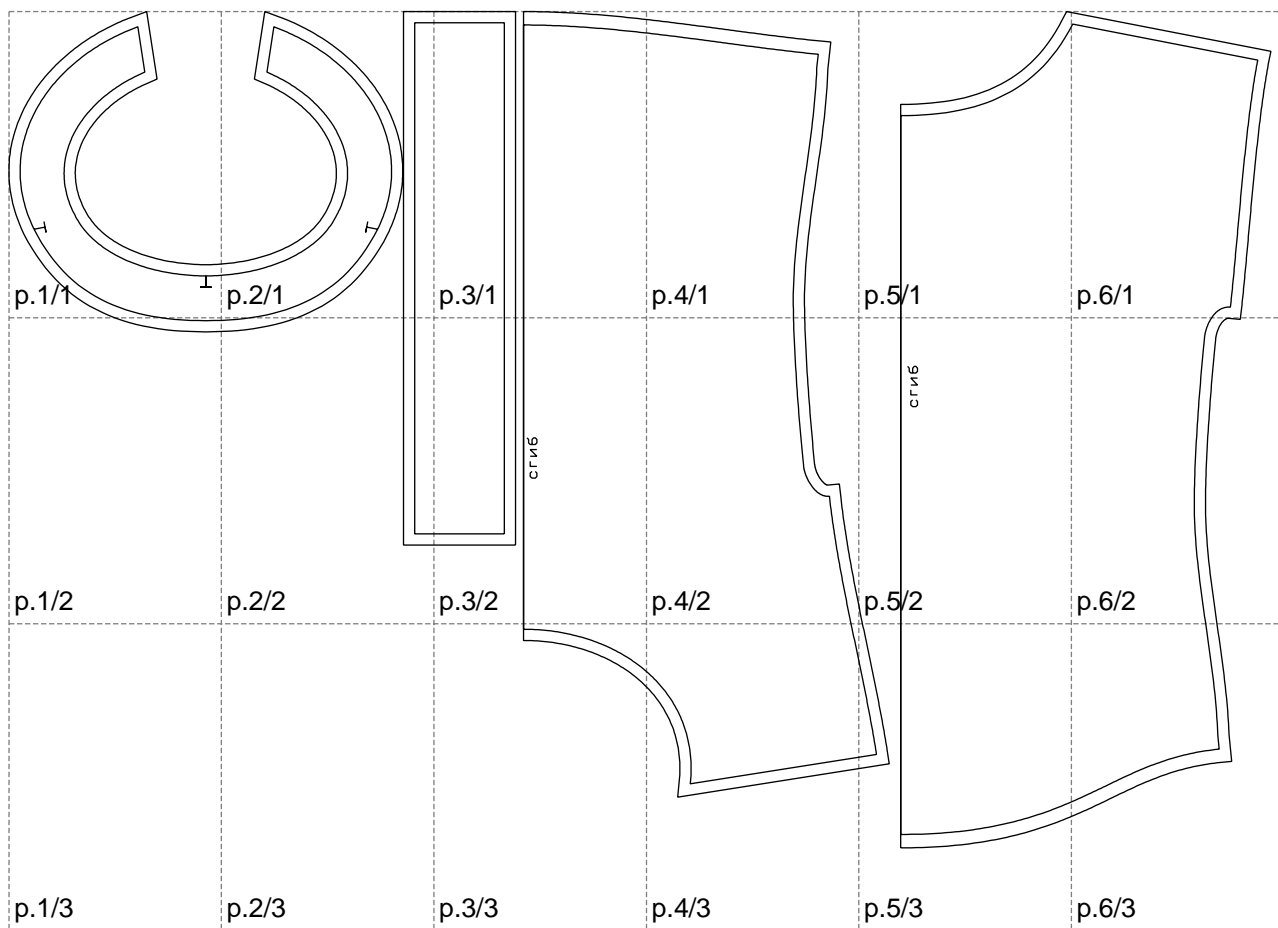

Not for print

Paper size: A4, size:1127.13 x746.91 mm

# Example

size:1418.48 x992.77 mm

Maneken =1 ver.0

rz\_1=170

rz\_16=96

rz\_17=82

rz\_18=76

rz\_19=104

rz\_20=101.8

---

. . . . .  
. . . . .  
. . . . .