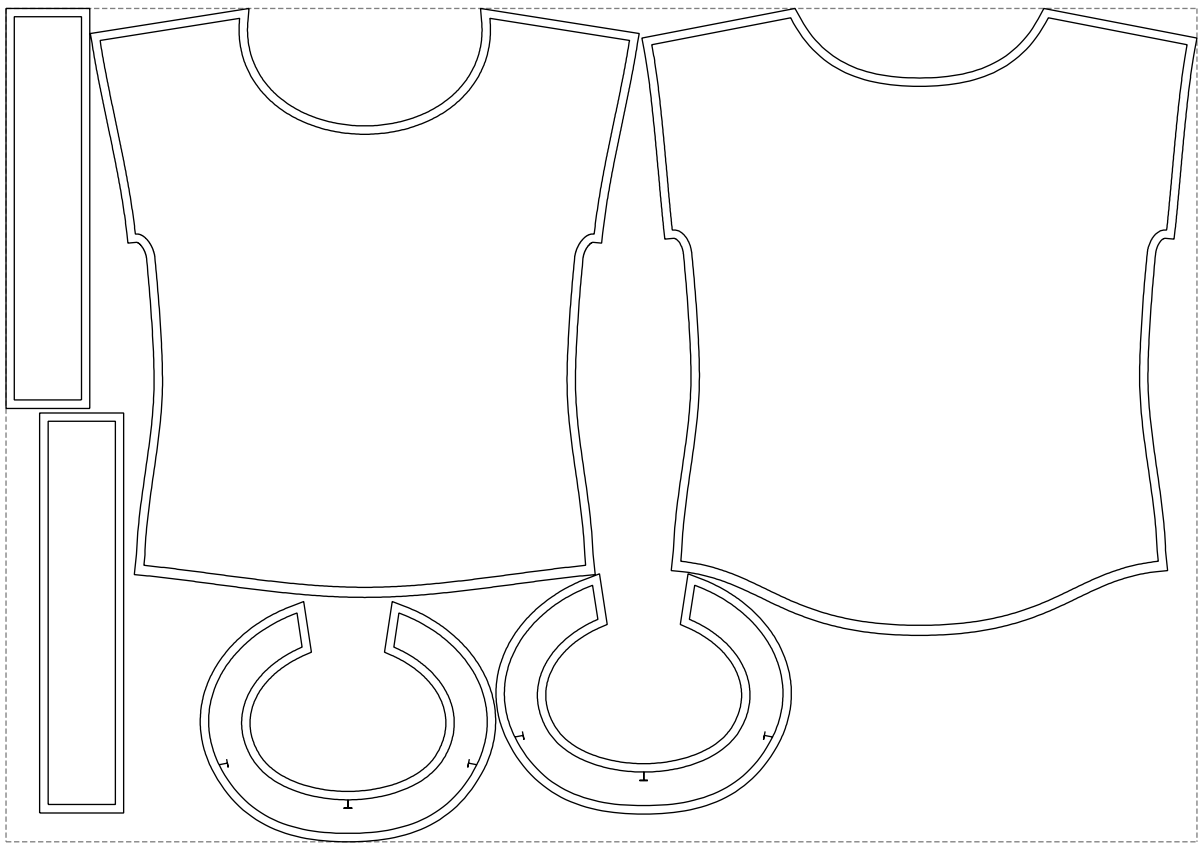

Not for print

Paper size: A4, size:1127.13 x746.91 mm

# Example

size:1418.48 x992.77 mm

Maneken =1 ver.0

rz\_1=170

rz\_16=96

rz\_17=82

rz\_18=76

rz\_19=104

rz\_20=101.8

---

. . . . .  
. . . . .  
. . . . .