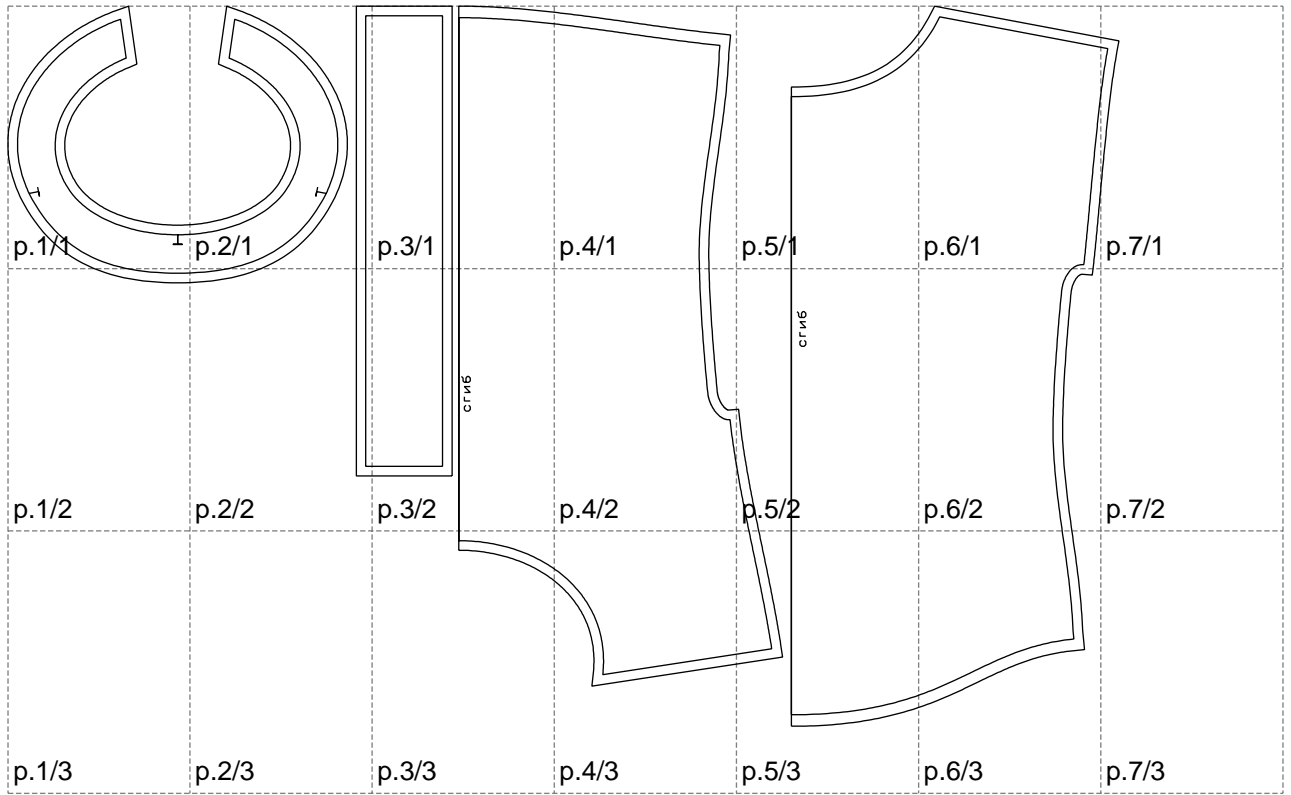

Not for print

Paper size: A4, size:1157.80 x750.30 mm

Example

size:1458.74 x994.38 mm

Maneken =1 ver.0

rz_1=170

rz_16=100

rz_17=85.4

rz_18=80.2

rz_19=108

rz_20=105.4

.
.
.