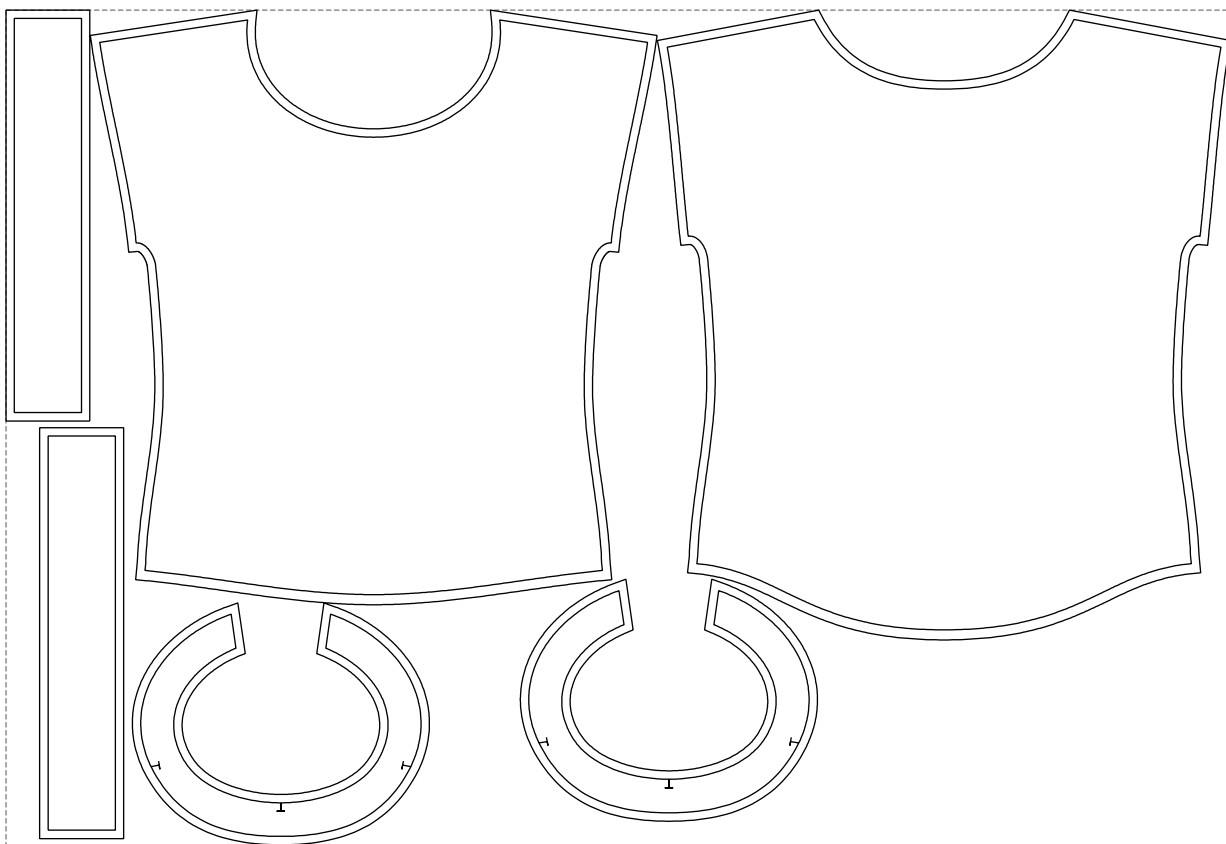

Not for print

Paper size: A4, size:1157.80 x750.30 mm

Example

size:1458.74 x994.38 mm

Maneken =1 ver.0

rz_1=170

rz_16=100

rz_17=85.4

rz_18=80.2

rz_19=108

rz_20=105.4

.
.
.