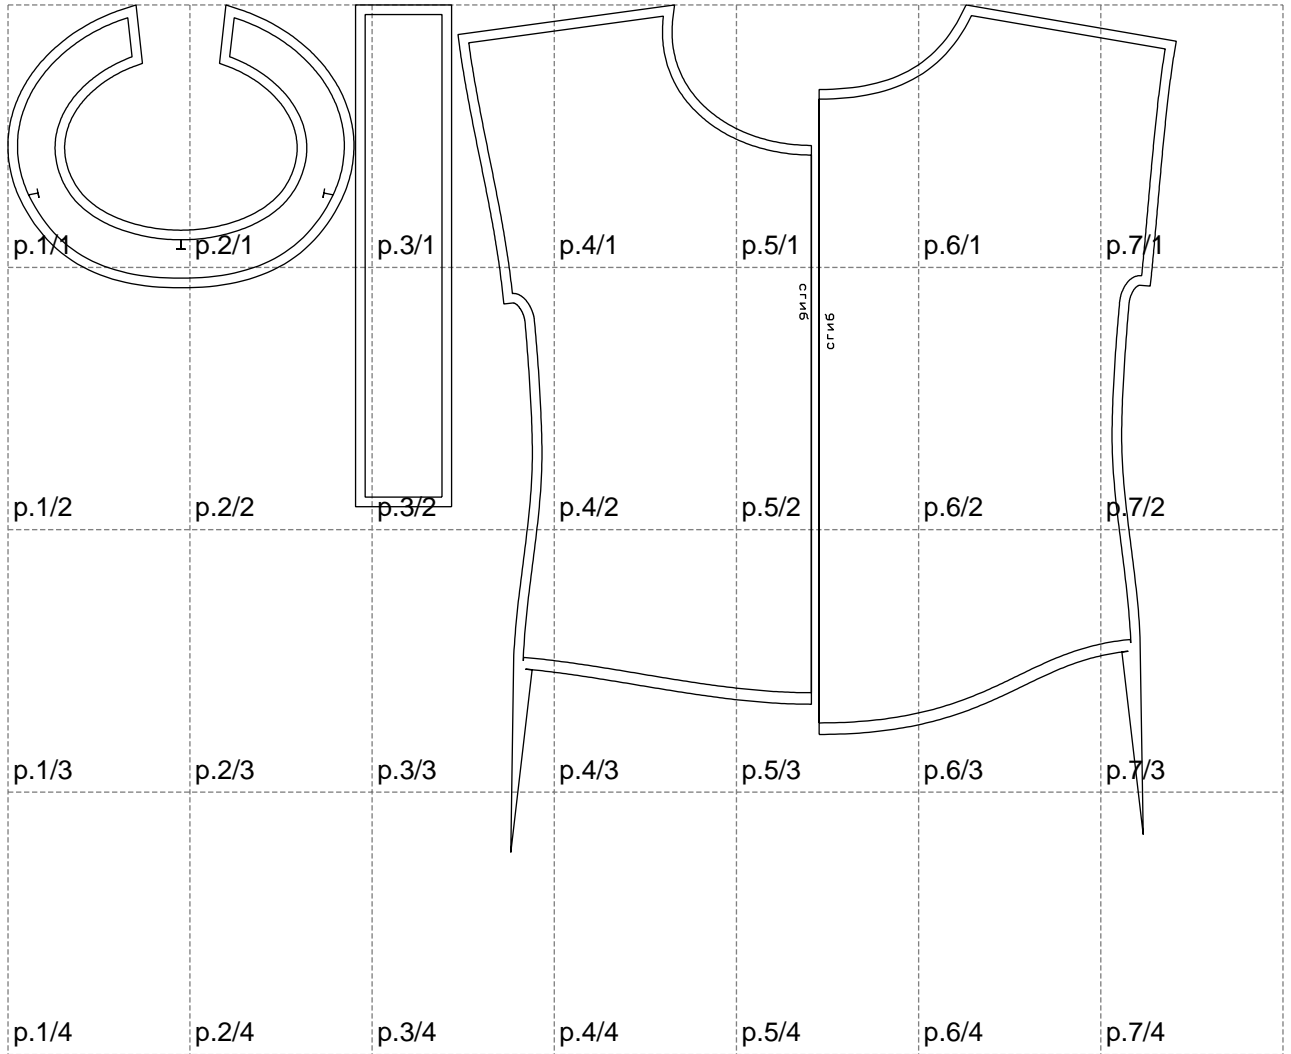

Not for print

Paper size: A4, size:1217.53 x882.94 mm

# Example

size:1488.97 x1237.12 mm

Maneken =1 ver.0

rz\_1=170

rz\_16=112

rz\_17=96.2

rz\_18=94

rz\_19=120

rz\_20=117

---

. . . . .  
. . . . .  
. . . . .