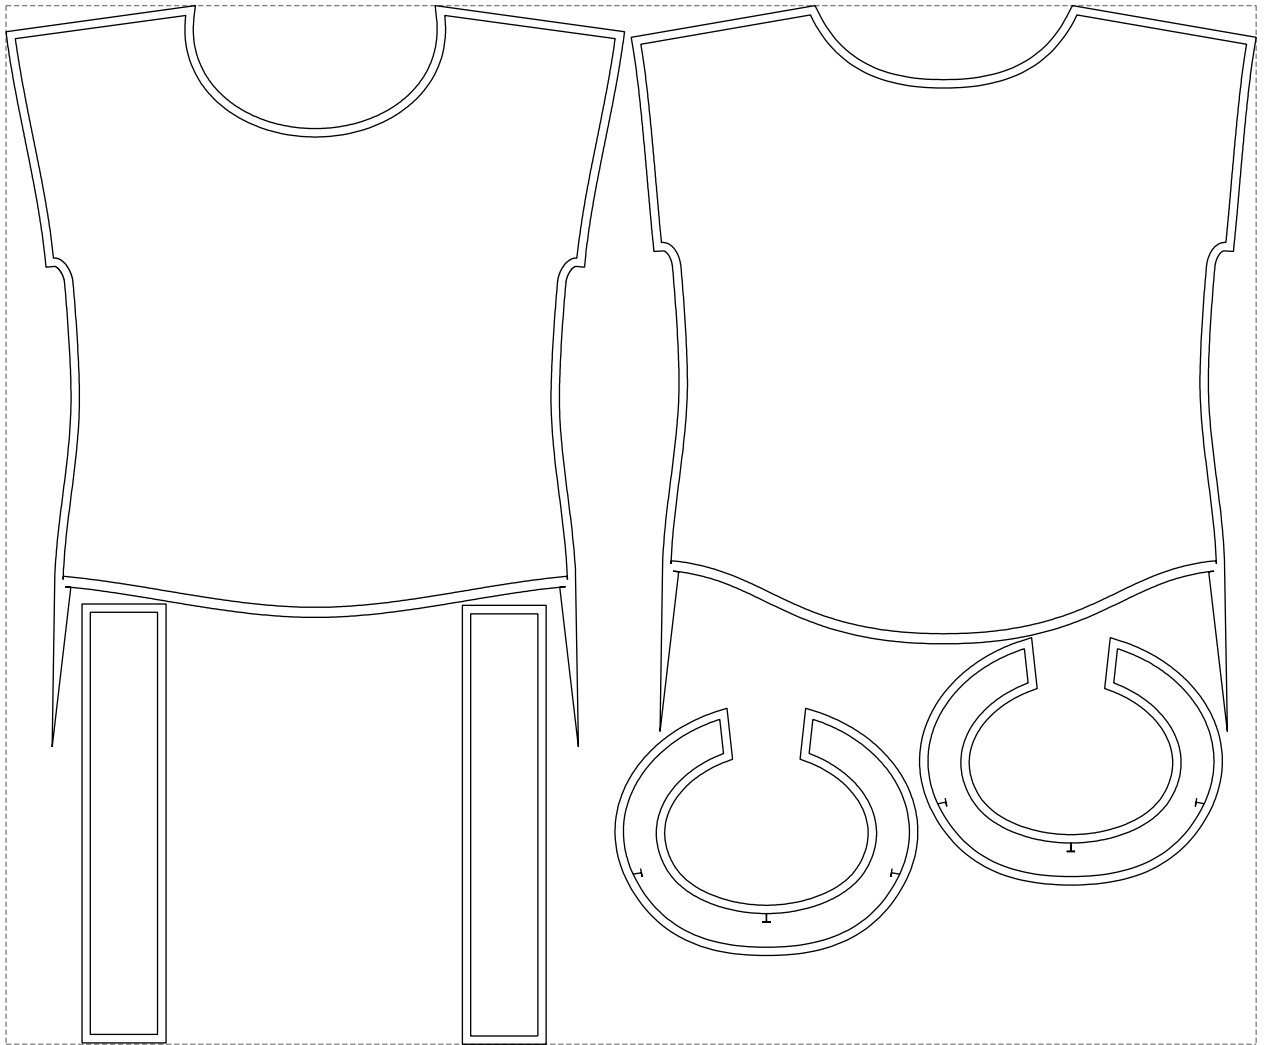

# Example

size:1488.97 x1237.12 mm

Maneken =1 ver.0

rz\_1=170

rz\_16=112

rz\_17=96.2

rz\_18=94

rz\_19=120