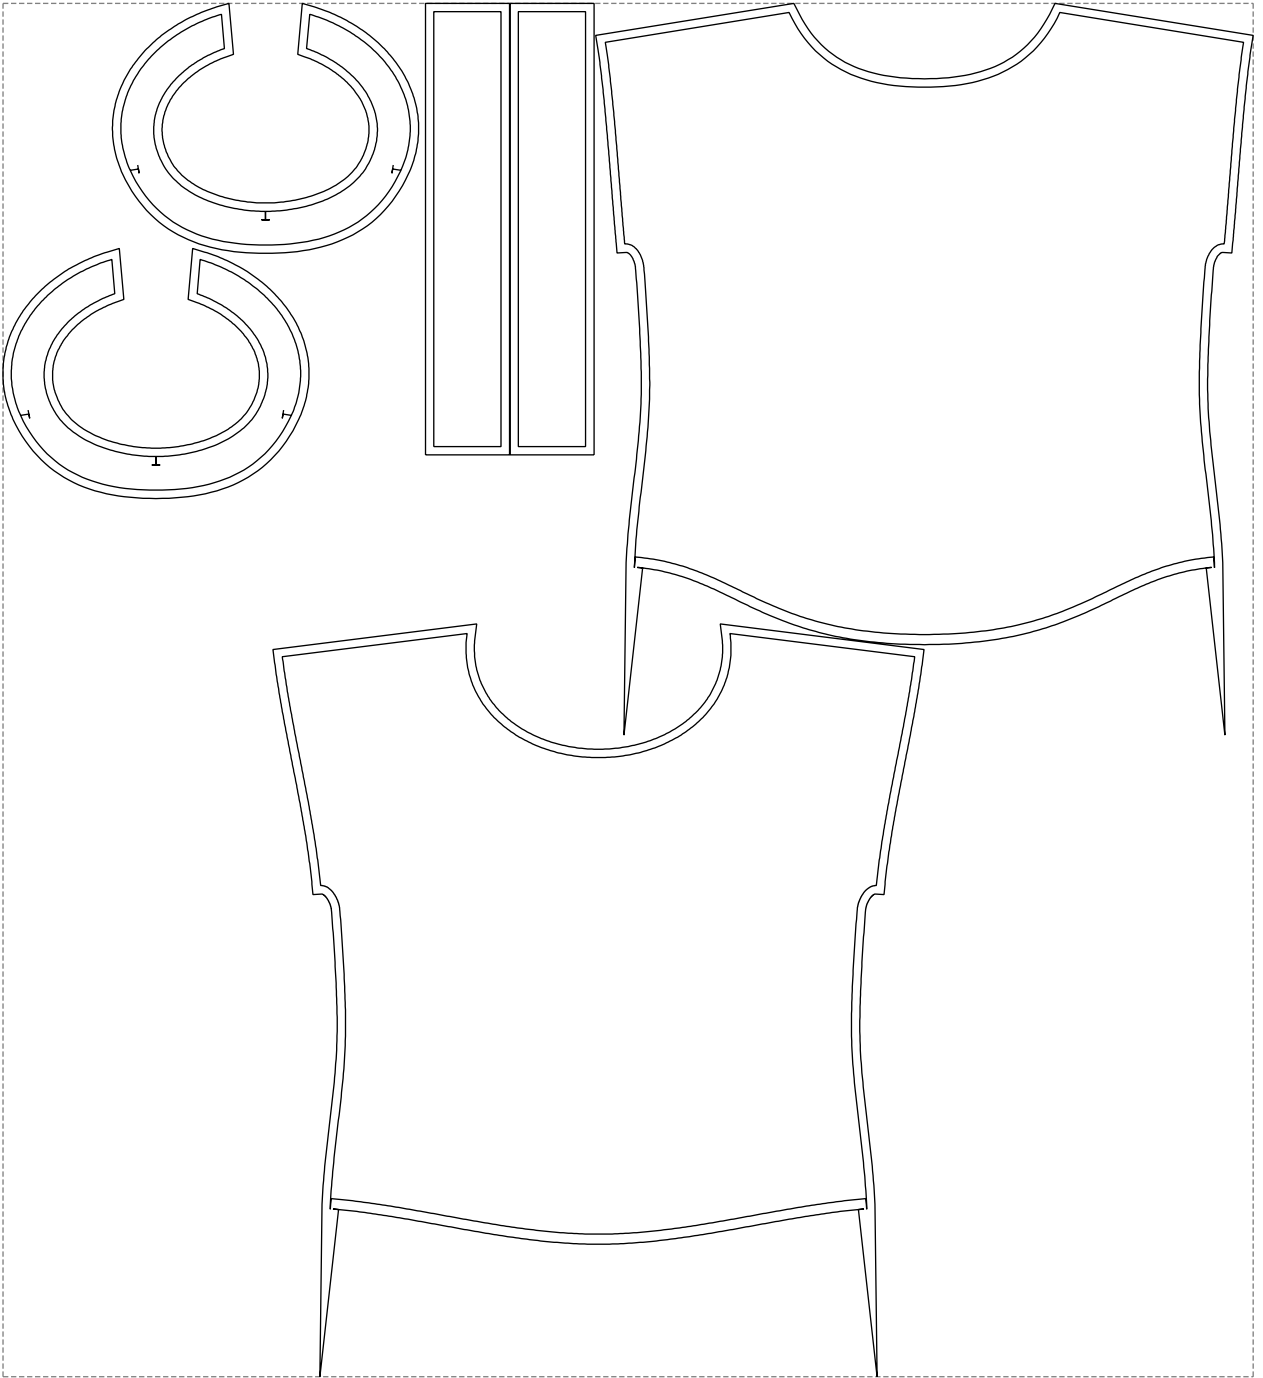

Not for print

Paper size: A4, size:1268.44 x896.86 mm

Example

size:1488.96 x1636.09 mm

Maneken =1 ver.0

rz_1=170

rz_16=120

rz_17=104

rz_18=103.6

rz_19=128

rz_20=125.1

.
.
.