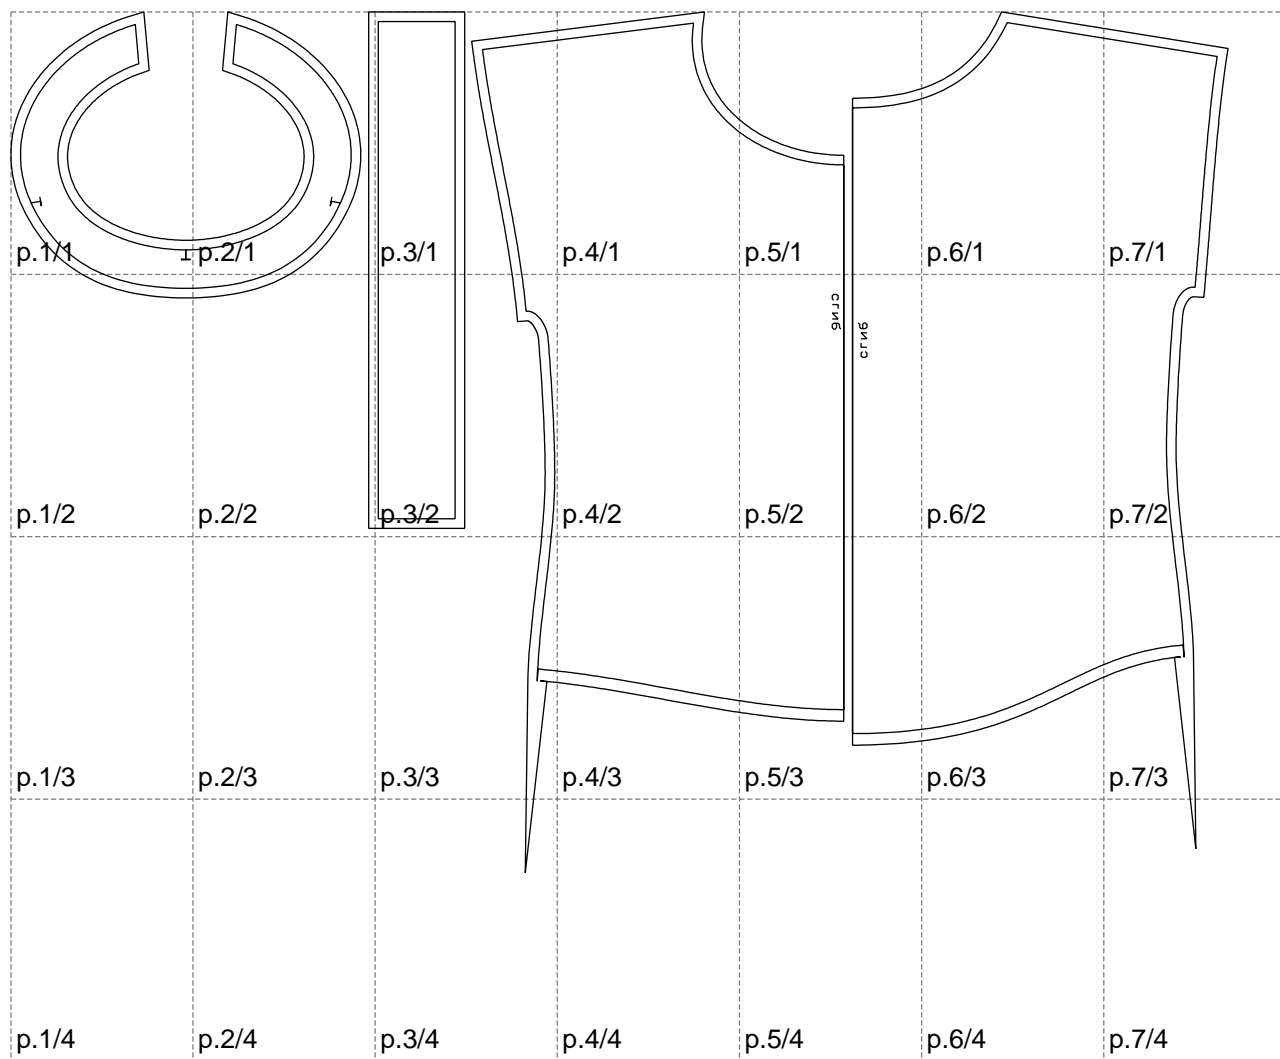

Not for print

Paper size: A4, size:1268.44 x896.86 mm

Example

size:1488.96 x1636.09 mm

Maneken =1 ver.0

rz_1=170

rz_16=120

rz_17=104

rz_18=103.6

rz_19=128

rz_20=125.1

.
.
.