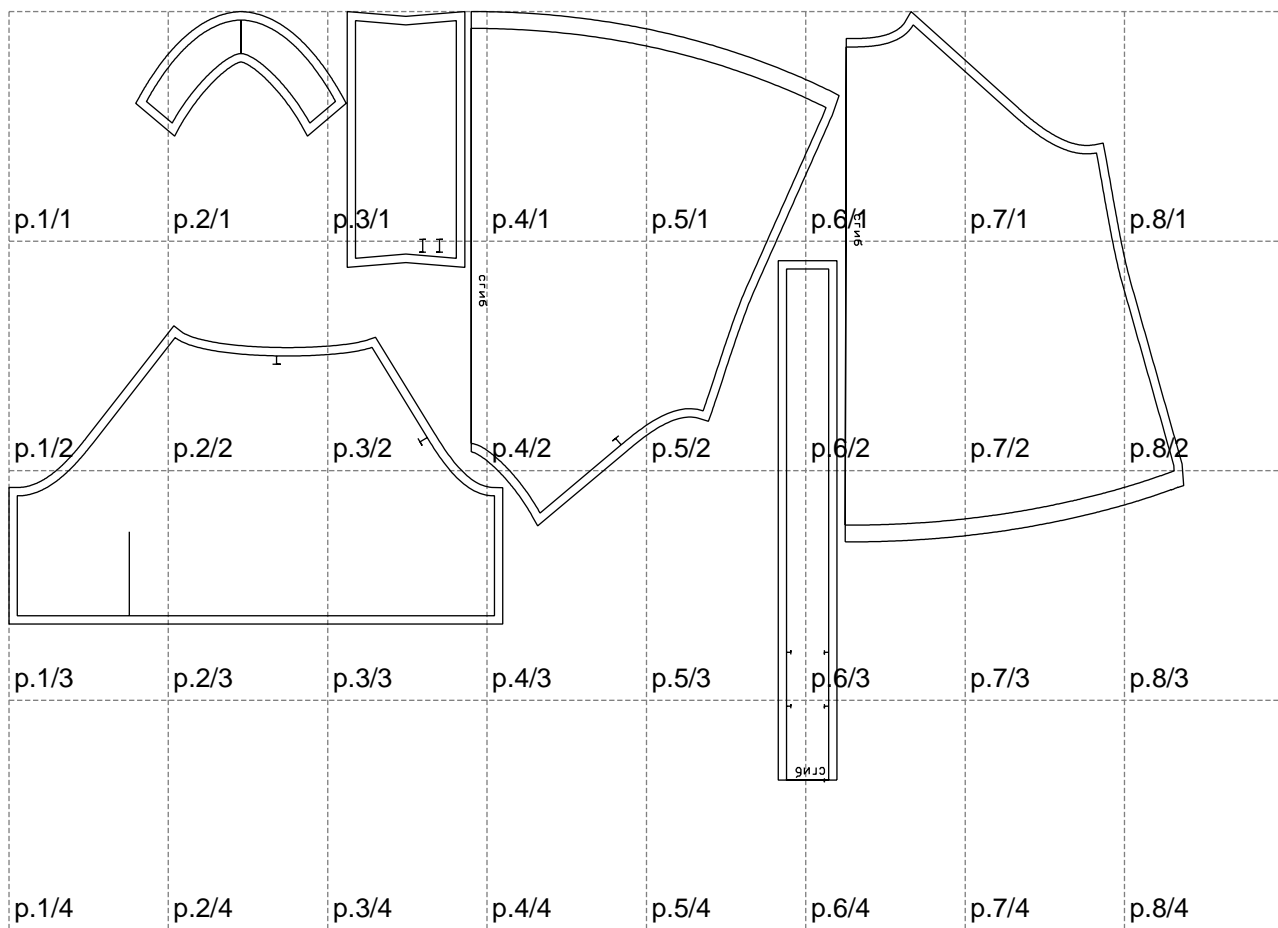

Not for print

Paper size: A4, size:1399.00 x917.77 mm

# Example

size:1499.00 x1827.26 mm

Maneken =1 ver.0

rz\_1=170

rz\_16=92

rz\_17=78.8

rz\_18=71.8

rz\_19=100

rz\_20=98.1

---

. . . . .  
. . . . .  
. . . . .