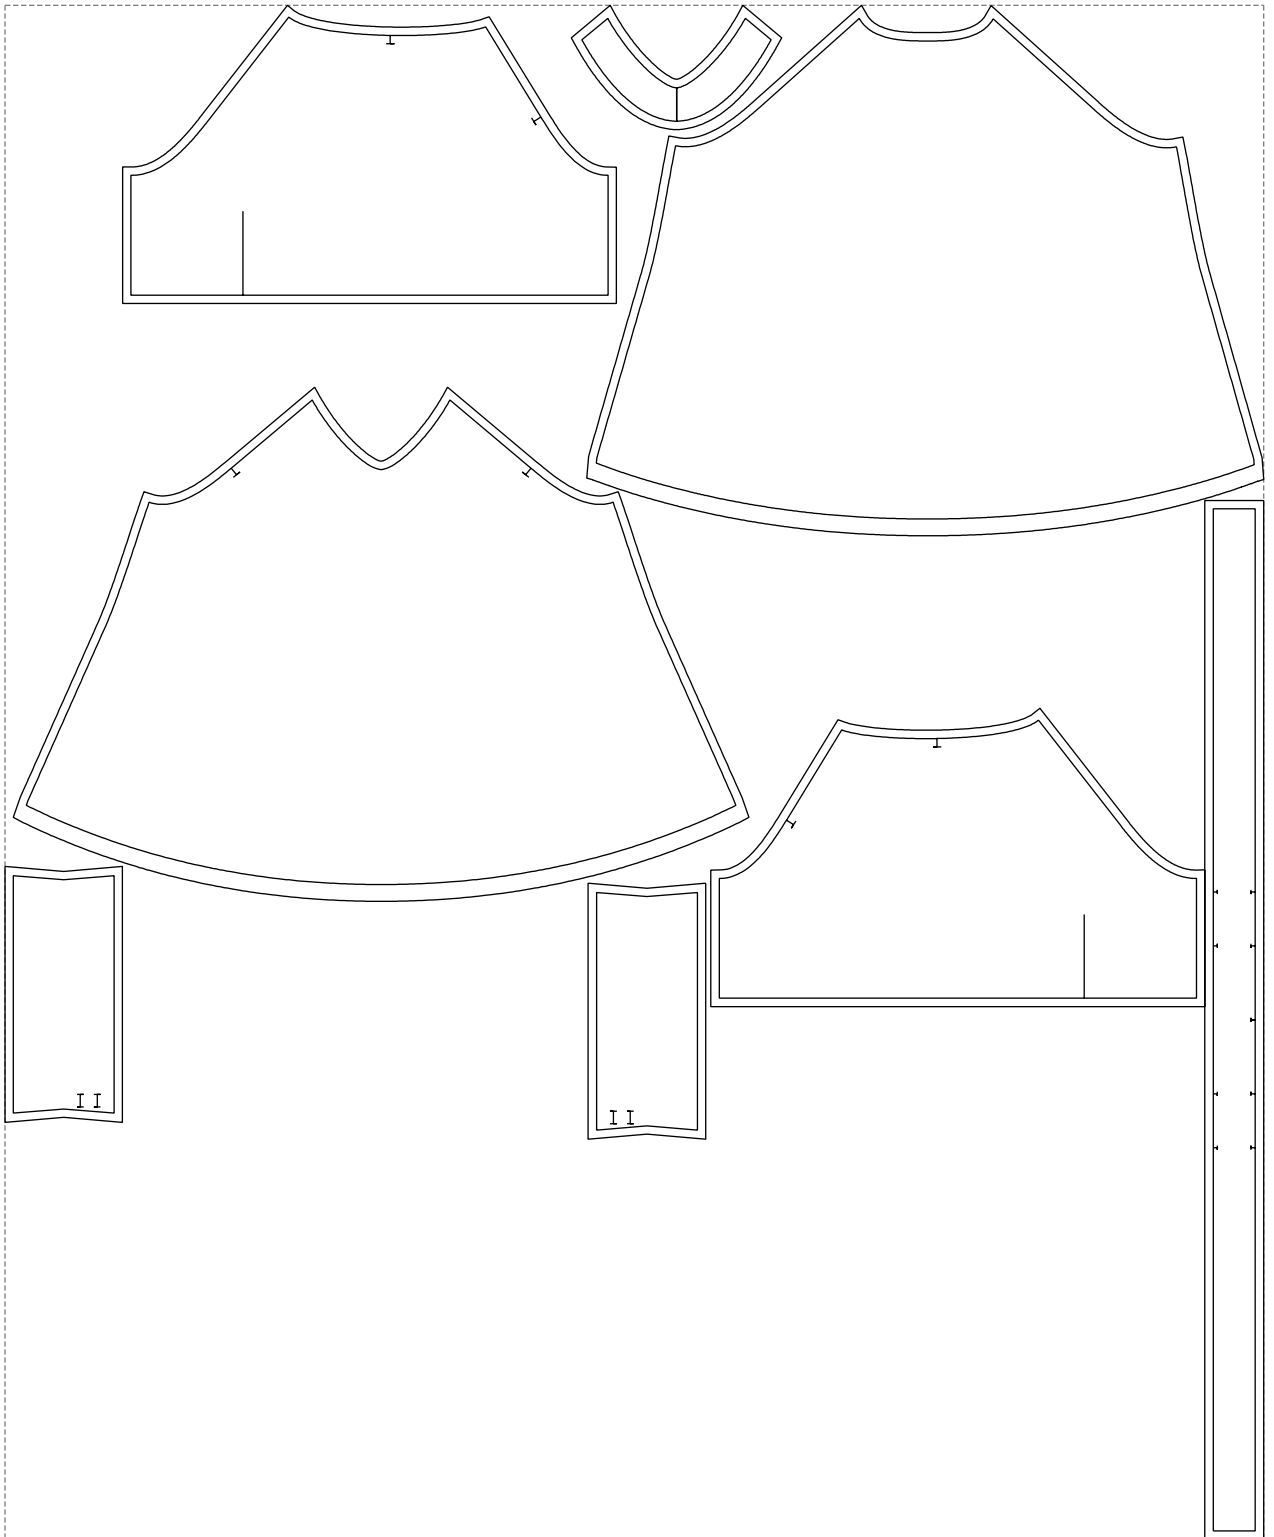

Not for print

Paper size: A4, size:1399.00 x917.77 mm

# Example

size:1499.00 x1827.26 mm

Maneken =1 ver.0

rz\_1=170

rz\_16=92

rz\_17=78.8

rz\_18=71.8

rz\_19=100

rz\_20=98.1

---

. . . . .  
. . . . .  
. . . . .