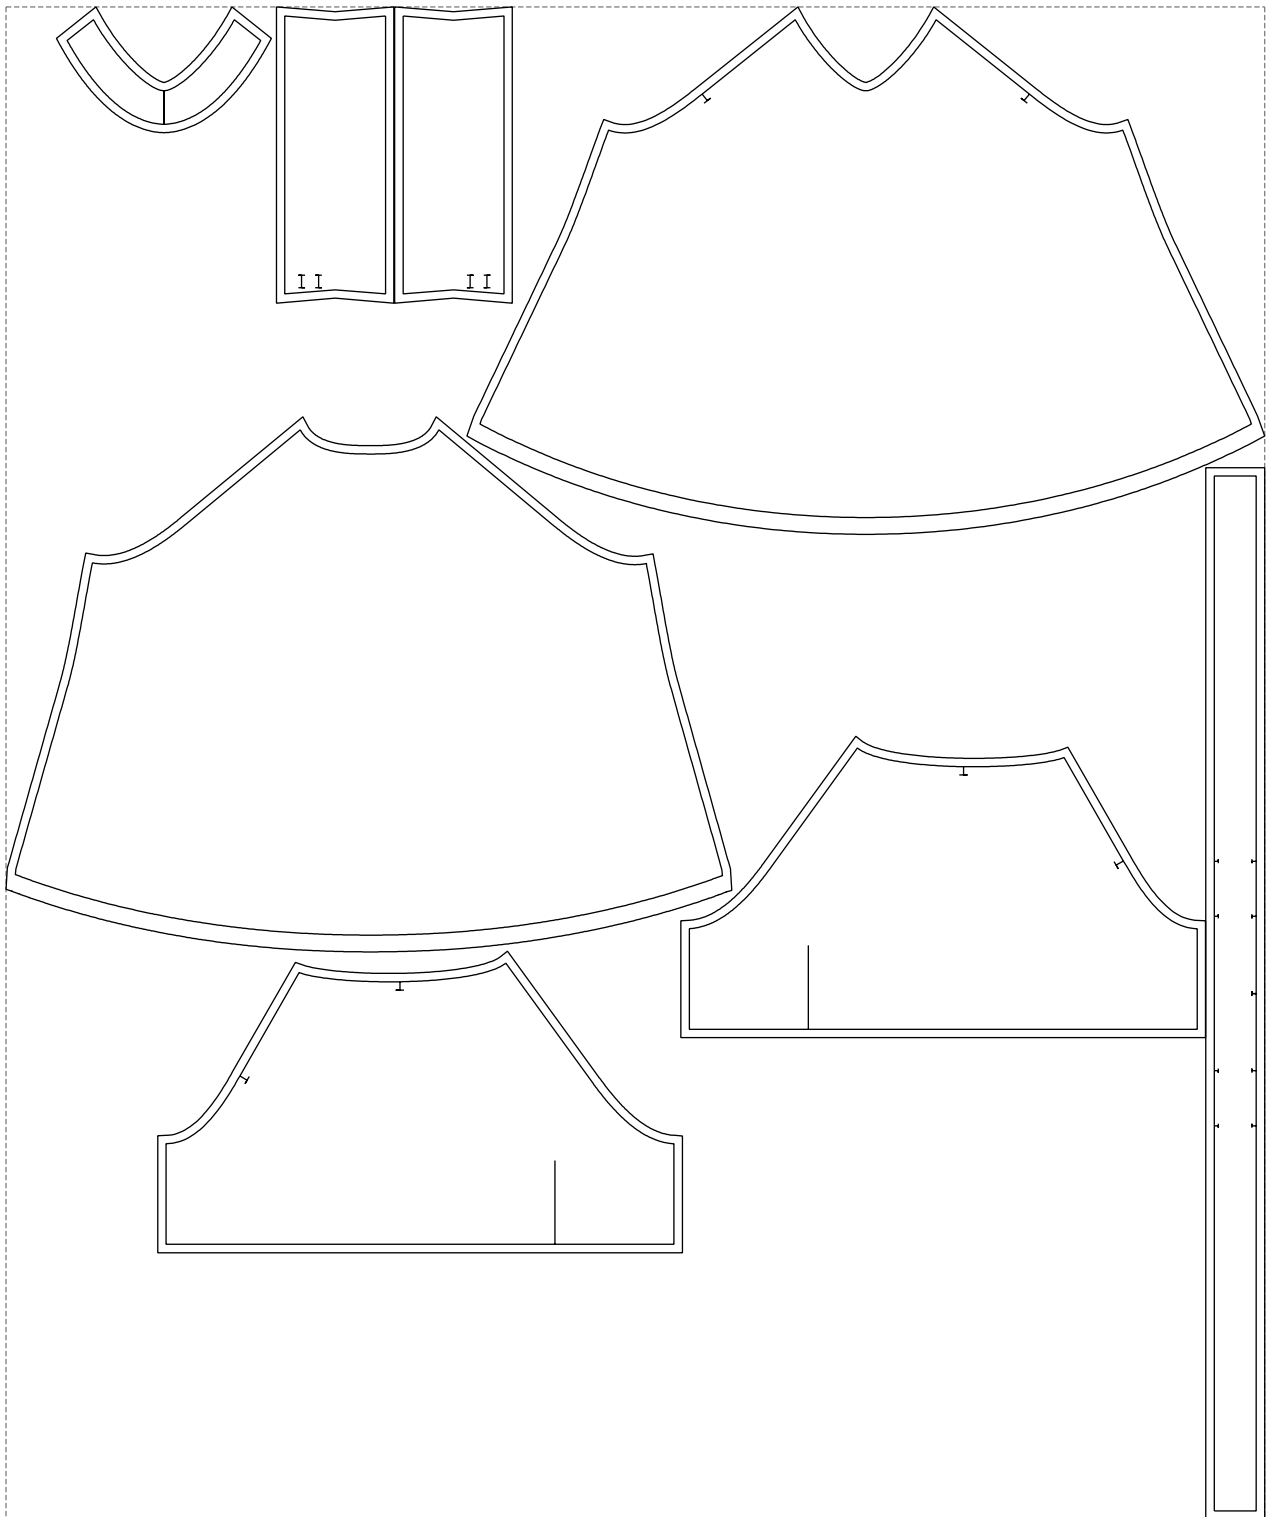

Not for print

Paper size: A4, size:1127.06 x988.29 mm

# Example

size:1499.00 x1801.46 mm

Maneken =1 ver.0

rz\_1=170

rz\_16=104

rz\_17=88.9

rz\_18=84.4

rz\_19=112

rz\_20=109.3

---

. . . . .  
. . . . .  
. . . . .